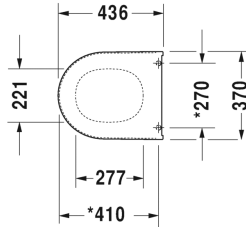

Starck 3 Toilet seat and cover # 0063810000

Toilet seat and cover	Dimension	Weight	Order number
hinges stainless steel, without slow close			
Colors			
00 White			
Variant			
		5 lb	0063810000
Suitable products			
Toilet close-coupled (without tank), washdown model, outlet for vario connector set, for horizontal and vertical outlet, length adjustable from 2 3/4" - 8 1/4", and vario connecting bend, vertical outlet from 7 7/8" - 9 1/2", hardware included, cUPC listed, 14 1/8" x 25 3/4" Inch	14 1/8" x 25 3/4" Inch		012809
Toilet wall-mounted washdown model, cUPC listed, Durafix included, 14 1/8" x 21 1/4" Inch	14 1/8" x 21 1/4" Inch		222509
Toilet wall-mounted Compact washdown model, cUPC listed, Durafix included, 14 1/8" x 19 1/8" Inch	14 1/8" x 19 1/8" Inch		222709
Toilet wall-mounted Duravit Rimless® rimless, washdown model, Durafix included, 14 1/8" x 21 1/4" Inch	14 1/8" x 21 1/4" Inch		252709

All drawings contain the necessary measurements which are subject to standard tolerances. They are stated in inch & mm and are non-binding. Exact measurements, in particular for customized installation scenarios, can only be taken from the finished ceramic piece.