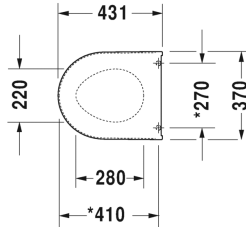

Starck 3 Toilet seat and cover # 0063890000

Toilet seat and cover	Dimension	Weight	Order number
hinges stainless steel, removable, with slow close			
Colors			
00 White			
Variant			
		5.9 lb	0063890000
Suitable products			
Toilet close-coupled (without tank), washdown model, outlet for vario connector set, for horizontal and vertical outlet, length adjustable from 2 3/4" - 8 1/4", and vario connecting bend, vertical outlet from 7 7/8" - 9 1/2", hardware included, cUPC listed, 14 1/8" x 25 3/4" Inch	14 1/8" x 25 3/4" Inch		012809
Toilet wall-mounted washdown model, cUPC listed, Durafix included, 14 1/8" x 21 1/4" Inch	14 1/8" x 21 1/4" Inch		222509
Toilet wall-mounted Compact washdown model, cUPC listed, Durafix included, 14 1/8" x 19 1/8" Inch	14 1/8" x 19 1/8" Inch		222709
Toilet wall-mounted Duravit Rimless® rimless, washdown model, Durafix included, 14 1/8" x 21 1/4" Inch	14 1/8" x 21 1/4" Inch		252709

All drawings contain the necessary measurements which are subject to standard tolerances. They are stated in inch & mm and are non-binding. Exact measurements, in particular for customized installation scenarios, can only be taken from the finished ceramic piece.