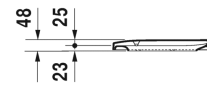

## Happy D.2 Toilet seat and cover # 0064510000

Toilet seat and cover	Dimension	Weight	Order number
removable, hinges stainless steel, without slow close			
<b>Colors</b>			
00 White			
<b>Variant</b>			
		6 lb	0064510000
<b>Suitable products</b>			
Toilet close-coupled (without tank), washdown model, outlet for vario connector set, for horizontal and vertical outlet, length adjustable from 2 3/4" - 6 3/4", and vario connecting bend, vertical outlet from 6 1/4" - 7 7/8", hardware included, cUPC listed, 14 3/8" x 24 3/4" Inch	14 3/8" x 24 3/4" Inch		213409
Toilet wall-mounted Duravit Rimless® rimless, cUPC listed, washdown model, Durafix included, 14 3/8" x 21 1/4" Inch	14 3/8" x 21 1/4" Inch		222209

All drawings contain the necessary measurements which are subject to standard tolerances. They are stated in inch & mm and are non-binding. Exact measurements, in particular for customized installation scenarios, can only be taken from the finished ceramic piece.

## Happy D.2 Toilet seat and cover # 0064590000

Toilet seat and cover	Dimension	Weight	Order number
removable, hinges stainless steel, with slow close			
<b>Colors</b>			
00 White			
<b>Variant</b>			
		6 lb	0064590000
<b>Suitable products</b>			
Toilet close-coupled (without tank), washdown model, outlet for vario connector set, for horizontal and vertical outlet, length adjustable from 2 3/4" - 6 3/4", and vario connecting bend, vertical outlet from 6 1/4" - 7 7/8", hardware included, cUPC listed, 14 3/8" x 24 3/4" Inch	14 3/8" x 24 3/4" Inch		213409
Toilet wall-mounted Duravit Rimless® rimless, cUPC listed, washdown model, Durafix included, 14 3/8" x 21 1/4" Inch	14 3/8" x 21 1/4" Inch		222209