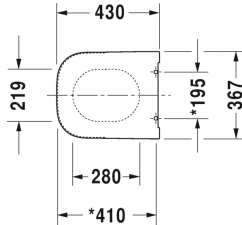

## Happy D.2 Toilet seat and cover # 0064510000

Toilet seat and cover	Dimension	Weight	Order number
removable, hinges stainless steel, without slow close			
<b>Colors</b>			
00 White			
<b>Variant</b>			
		6 lb	0064510000
<b>Suitable products</b>			
Toilet close-coupled (without tank), washdown model, outlet for vario connector set, for horizontal and vertical outlet, length adjustable from 2 3/4" - 6 3/4", and vario connecting bend, vertical outlet from 6 1/4" - 7 7/8", hardware included, cUPC listed, 14 3/8" x 24 3/4" Inch	14 3/8" x 24 3/4" Inch		213409
Toilet wall-mounted Duravit Rimless® rimless, cUPC listed, washdown model, Durafix included, 14 3/8" x 21 1/4" Inch	14 3/8" x 21 1/4" Inch		222209

All drawings contain the necessary measurements which are subject to standard tolerances. They are stated in inch & mm and are non-binding. Exact measurements, in particular for customized installation scenarios, can only be taken from the finished ceramic piece.

## Happy D.2 Toilet seat and cover # 0064590000

Toilet seat and cover	Dimension	Weight	Order number
removable, hinges stainless steel, with slow close			
<b>Colors</b>			
00 White			
<b>Variant</b>			
		6 lb	0064590000
<b>Suitable products</b>			
Toilet close-coupled (without tank), washdown model, outlet for vario connector set, for horizontal and vertical outlet, length adjustable from 2 3/4" - 6 3/4", and vario connecting bend, vertical outlet from 6 1/4" - 7 7/8", hardware included, cUPC listed, 14 3/8" x 24 3/4" Inch	14 3/8" x 24 3/4" Inch		213409
Toilet wall-mounted Duravit Rimless® rimless, cUPC listed, washdown model, Durafix included, 14 3/8" x 21 1/4" Inch	14 3/8" x 21 1/4" Inch		222209