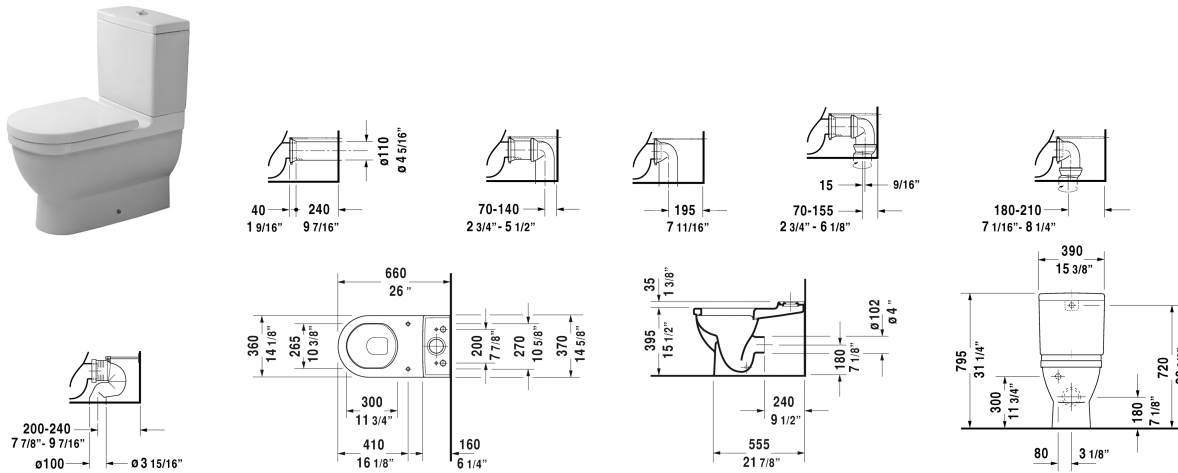

Starck 3 Toilet close-coupled # 012809..92 / 012809..921

| < 14 1/8" Inch > |

Toilet close-coupled	Dimension	Weight	Order number
(without tank), washdown model, outlet for vario connector set, for horizontal and vertical outlet, length adjustable from 2 3/4" - 8 1/4", and vario connecting bend, vertical outlet from 7 7/8" - 9 1/2", hardware included, cUPC listed			
Colors			
00 White 20 HygieneGlaze (an antibacterial ceramic glaze that provides almost indefinite effectiveness)			
Variant			
♣ 1.6/0.8 gpf, US-version toilet	14 1/8" x 25 3/4" Inch	69 lb	012809..92
♣ 1.6/0.8 gpf, US-version toilet	14 1/8" x 25 3/4" Inch	69 lb	012809..921
Vario connector set incl. excenter		3.3 lb	001422
Vario connecting bend for vertical outlet		1.5 lb	899025
Accessory for ceramics			
Tank for bottom left supply, cUPC listed	15 3/8" x 7 1/4" Inch	28.7 lb	092010
Suitable products			
Toilet seat and cover hinges stainless steel, without slow close,			006381
Toilet seat and cover hinges stainless steel, removable, with slow close,			006389

All drawings contain the necessary measurements which are subject to standard tolerances. They are stated in inch & mm and are non-binding. Exact measurements, in particular for customized installation scenarios, can only be taken from the finished ceramic piece.