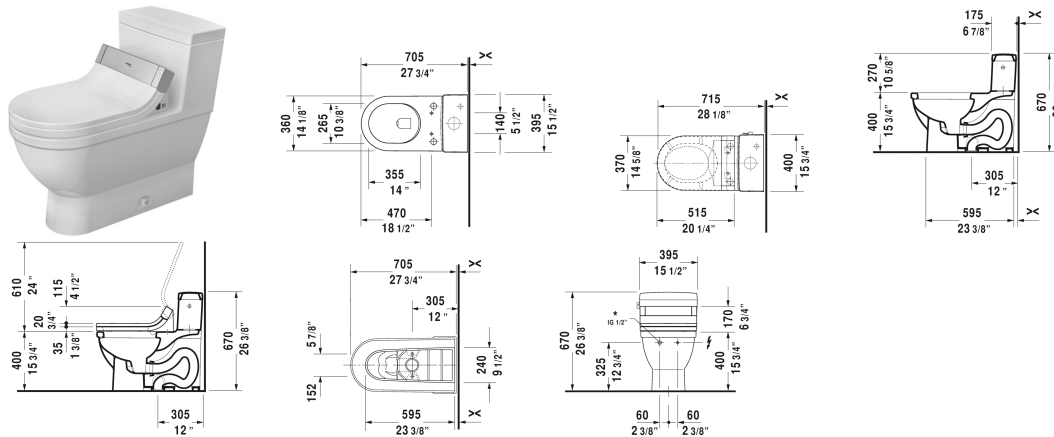

Starck 3 One-Piece toilet # 212051..01

| < 14 5/8" Inch > |

One-Piece toilet	Dimension	Weight	Order number
US-version toilet, only in combination with SensoWash, syphonic, 12" rough-in, with Single Flush mechanism, with side lever, 3" flapper valve, connecting elements for SensoWash with concealed connections included, vertical outlet, cUPC listed, 1.28 gpf			
Colors			
00 White 20 HygieneGlaze (an antibacterial ceramic glaze that provides almost indefinite effectiveness)			
Variant			
●	14 5/8" x 28 1/8" Inch	114.9 lb	212051..01
Mounting set for One-piece and Two-piece toilets, 1/2", US-version		1.1 lb	001417
Suitable products			
SensoWash Starck C shower-toilet seat with concealed connections, remote control included, power actuated lid and seat, rear-, front and oscillating wash, individual adjustment of water-, air- and seat surface temperature as well as nozzle position and jet strength, self-cleaning wand, 2 individually programmable user profiles, night light, Quick release: easy seat unit removal and attachment, on / off-button, cIAPMO®ELECTRICAL, 14 5/8" x 20 1/4" Inch	14 5/8" x 20 1/4" Inch		610001

All drawings contain the necessary measurements which are subject to standard tolerances. They are stated in inch & mm and are non-binding. Exact measurements, in particular for customized installation scenarios, can only be taken from the finished ceramic piece.