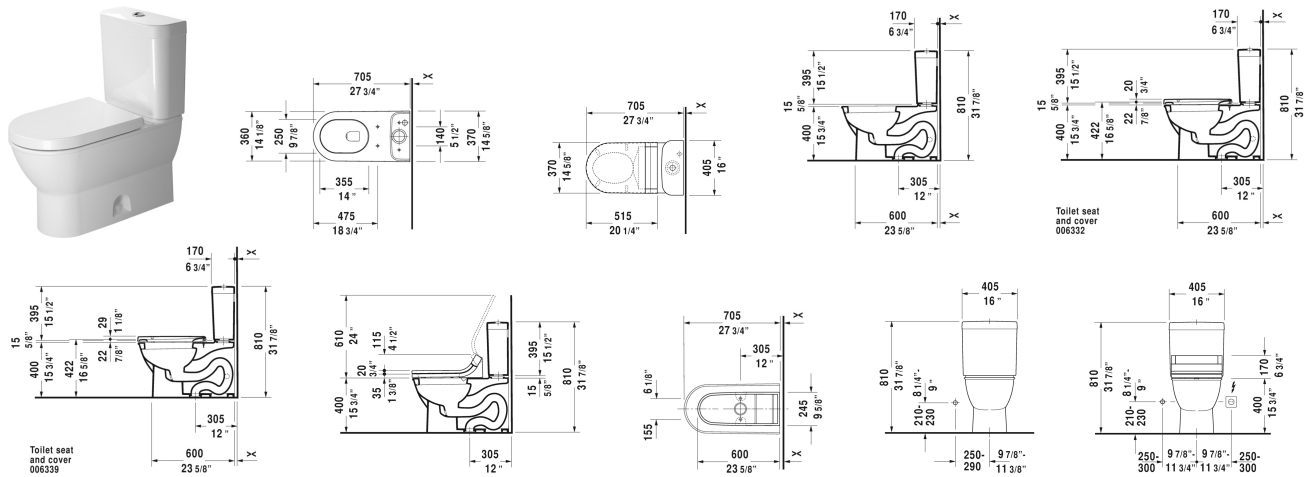

Darling New Two-Piece toilet # 212601..00 / 212601..001

< 14 5/8" Inch >

Two-Piece toilet	Dimension	Weight	Order number
(without tank), US-version toilet, suitable for SensoWash Starck, syphonic, 12" rough-in, vertical outlet, cUPC listed, 1.28 gpf			
Colors			
00 White 20 HygieneGlaze (an antibacterial ceramic glaze that provides almost indefinite effectiveness)			
Variant			
•	14 5/8" x 27 1/2" Inch	78.3 lb	212601..00
•	14 5/8" x 27 1/2" Inch	78.3 lb	212601..001
Mounting set for One-piece and Two-piece toilets, 1/2", US-version		1.1 lb	001417
Suitable products			
SensoWash Starck shower-toilet seat remote control included, power actuated lid and seat, rear-, front and oscillating wash, individual adjustment of water-, air- and seat surface temperature as well as nozzle position and jet strength, self-cleaning wand, 2 individually programmable user profiles, night light, Quick release: easy seat unit removal and attachment, on / off-button, cIAPMO®ELECTRICAL, 14 5/8" x 20 1/4" Inch	14 5/8" x 20 1/4" Inch		610000
Toilet seat and cover elongated, hinges stainless steel, without slow close,			006332
Toilet seat and cover elongated, hinges stainless steel, removable, with slow close,			006339
Tank with Single Flush piston valve, top flush, bottom left supply, cUPC listed, 1.28 gpf, 16" x 6 7/8" Inch	16" x 6 7/8" Inch		093120

Darling New Two-Piece toilet # 212601..00 / 212601..001

|< 14 5/8" Inch >|

All drawings contain the necessary measurements which are subject to standard tolerances. They are stated in inch & mm and are non-binding. Exact measurements, in particular for customized installation scenarios, can only be taken from the finished ceramic piece.