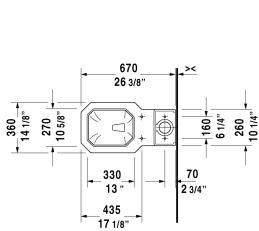

1930 Two-Piece toilet # 2130010000

| < 14 1/8" Inch > |

Two-Piece toilet	Dimension	Weight	Order number
(without tank), syphonic, US-version toilet, 12" rough-in, vertical outlet, cUPC listed, 1.28 gpf			
Colors			
00 White			
Variant			
♦	14 1/8" x 26 1/8" Inch	57.3 lb	2130010000
Mounting set for One-piece and Two-piece toilets, 1/2", US-version		1.1 lb	001431
Suitable products			
Toilet seat and cover oval seat hole, hinges stainless steel, without slow close, 14 1/2" x 17" Inch	14 1/2" x 17" Inch		006661
Tank with Single Flush mechanism, Chrome, bottom left supply, cUPC listed, 1.28 gpf, 16 1/2" x 6 7/8" Inch	16 1/2" x 6 7/8" Inch		087230
Toilet seat and cover octogonal seat hole, hinges stainless steel, with slow close,			006489

All drawings contain the necessary measurements which are subject to standard tolerances. They are stated in inch & mm and are non-binding. Exact measurements, in particular for customized installation scenarios, can only be taken from the finished ceramic piece.