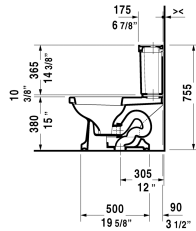

1930 Two-Piece toilet # 2130010000

| < 14 1/8" Inch > |

Two-Piece toilet	Dimension	Weight	Order number
(without tank), syphonic, US-version toilet, 12" rough-in, vertical outlet, cUPC listed, 1.28 gpf			
Colors			
00 White			
Variant			
♦	14 1/8" x 26 1/8" Inch	57.3 lb	2130010000
Mounting set for One-piece and Two-piece toilets, 1/2", US-version		1.1 lb	001431
Suitable products			
Toilet seat and cover oval seat hole, hinges stainless steel, without slow close, 14 1/2" x 17" Inch	14 1/2" x 17" Inch		006661
Tank with Single Flush mechanism, Chrome, bottom left supply, cUPC listed, 1.28 gpf, 16 1/2" x 6 7/8" Inch	16 1/2" x 6 7/8" Inch		087230
Toilet seat and cover octogonal seat hole, hinges stainless steel, with slow close,			006489

All drawings contain the necessary measurements which are subject to standard tolerances. They are stated in inch & mm and are non-binding. Exact measurements, in particular for customized installation scenarios, can only be taken from the finished ceramic piece.