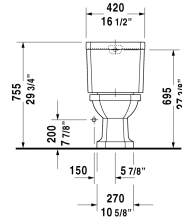

1930 Two-Piece toilet # 2130010000

| < 14 1/8" Inch > |

Two-Piece toilet	Dimension	Weight	Order number
(without tank), syphonic, US-version toilet, 12" rough-in, vertical outlet, cUPC listed, 1.28 gpf			
Colors			
00 White			
Variant			
♦	14 1/8" x 26 1/8" Inch	57.3 lb	2130010000
Mounting set for One-piece and Two-piece toilets, 1/2", US-version		1.1 lb	001431
Suitable products			
Toilet seat and cover oval seat hole, hinges stainless steel, without slow close, 14 1/2" x 17" Inch	14 1/2" x 17" Inch		006661
Tank with Single Flush mechanism, Chrome, bottom left supply, cUPC listed, 1.28 gpf, 16 1/2" x 6 7/8" Inch	16 1/2" x 6 7/8" Inch		087230
Toilet seat and cover octogonal seat hole, hinges stainless steel, with slow close,			006489

All drawings contain the necessary measurements which are subject to standard tolerances. They are stated in inch & mm and are non-binding. Exact measurements, in particular for customized installation scenarios, can only be taken from the finished ceramic piece.