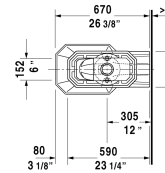

1930 Two-Piece toilet # 2130010000

| < 14 1/8" Inch > |

Two-Piece toilet	Dimension	Weight	Order number
(without tank), syphonic, US-version toilet, 12" rough-in, vertical outlet, cUPC listed, 1.28 gpf			
Colors			
00 White			
Variant			
♦	14 1/8" x 26 1/8" Inch	57.3 lb	2130010000
Mounting set for One-piece and Two-piece toilets, 1/2", US-version		1.1 lb	001431
Suitable products			
Toilet seat and cover oval seat hole, hinges stainless steel, without slow close, 14 1/2" x 17" Inch	14 1/2" x 17" Inch		006661
Tank with Single Flush mechanism, Chrome, bottom left supply, cUPC listed, 1.28 gpf, 16 1/2" x 6 7/8" Inch	16 1/2" x 6 7/8" Inch		087230
Toilet seat and cover octogonal seat hole, hinges stainless steel, with slow close,			006489

All drawings contain the necessary measurements which are subject to standard tolerances. They are stated in inch & mm and are non-binding. Exact measurements, in particular for customized installation scenarios, can only be taken from the finished ceramic piece.