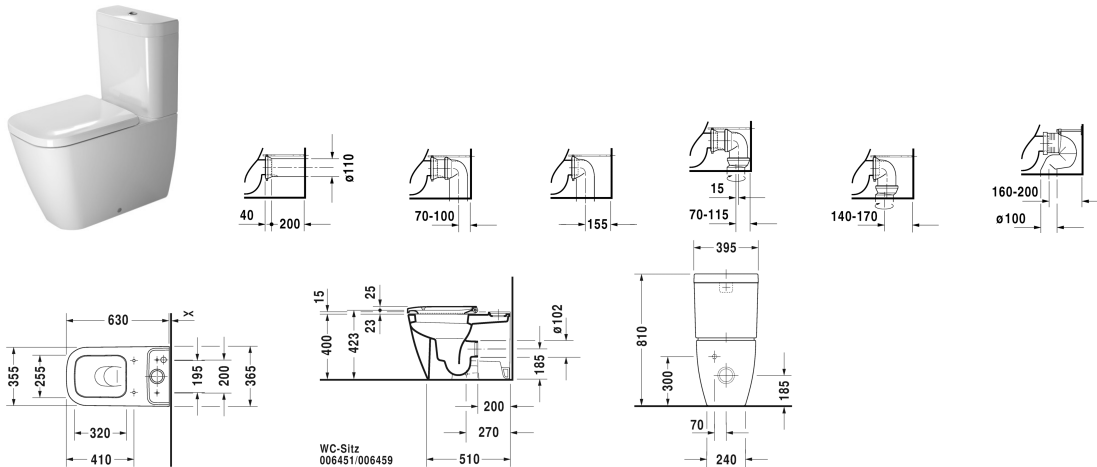

Happy D.2 Toilet close-coupled # 213409..92 / 213409..921

| < 14 3/8" Inch > |

Toilet close-coupled	Dimension	Weight	Order number
(without tank), washdown model, outlet for vario connector set, for horizontal and vertical outlet, length adjustable from 2 3/4" - 6 3/4", and vario connecting bend, vertical outlet from 6 1/4" - 7 7/8", hardware included, cUPC listed			
Colors			
00 White 20 HygieneGlaze (an antibacterial ceramic glaze that provides almost indefinite effectiveness)			
Variant			
♣ 1.6/0.8 gpf	14 3/8" x 24 3/4" Inch	37.8 lb	213409..92
♣ 1.6/0.8 gpf	14 3/8" x 24 3/4" Inch	37.8 lb	213409..921
Vario connector set incl. excenter		3.3 lb	001422
Vario connecting bend for vertical outlet		1.5 lb	899025
Suitable products			
Tank for bottom left supply, 15 1/2" x 6 1/4" Inch	15 1/2" x 6 1/4" Inch		093410
Toilet seat and cover removable, hinges stainless steel, without slow close,			006451
Toilet seat and cover removable, hinges stainless steel, with slow close,			006459

All drawings contain the necessary measurements which are subject to standard tolerances. They are stated in inch & mm and are non-binding. Exact measurements, in particular for customized installation scenarios, can only be taken from the finished ceramic piece.