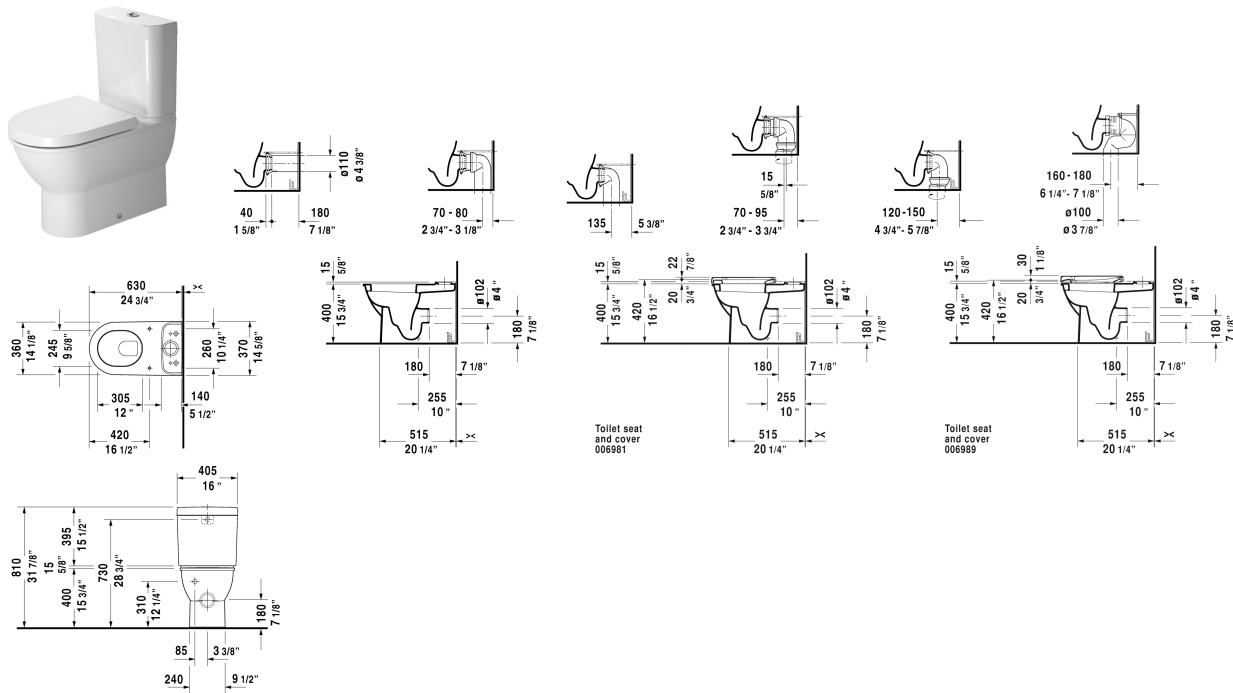

Darling New Toilet close-coupled # 213809..92 / 213809..921

< 14 5/8" Inch >

Toilet close-coupled	Dimension	Weight	Order number
(without tank), washdown model, outlet for vario connector set, for horizontal and vertical outlet, length adjustable from 2 3/4" - 5 3/4", and vario connecting bend, vertical outlet from 5 1/2" - 7 1/8", hardware included, cUPC listed			
Colors			
00 White 20 HygieneGlaze (an antibacterial ceramic glaze that provides almost indefinite effectiveness)			
Variant			
♣ 1.6/0.8 gpf	14 5/8" x 24 3/4" Inch	66.1 lb	213809..92
♣ 1.6/0.8 gpf	14 5/8" x 24 3/4" Inch	66.1 lb	213809..921
Vario connector set incl. excenter		3.3 lb	001422
Vario connecting bend for vertical outlet		1.5 lb	899025
Suitable products			
Toilet seat and cover hinges stainless steel, removable, with slow close,			006989

Darling New Toilet close-coupled # 213809..92 / 213809..921

|< 14 5/8" Inch >|

Tank with Dual Flush mechanism, Chrome, for bottom left supply, cUPC listed, 16" x 6 1/4" Inch	16" x 6 1/4" Inch	093110
Toilet seat and cover hinges stainless steel, without slow close,		006981

All drawings contain the necessary measurements which are subject to standard tolerances. They are stated in inch & mm and are non-binding. Exact measurements, in particular for customized installation scenarios, can only be taken from the finished ceramic piece.