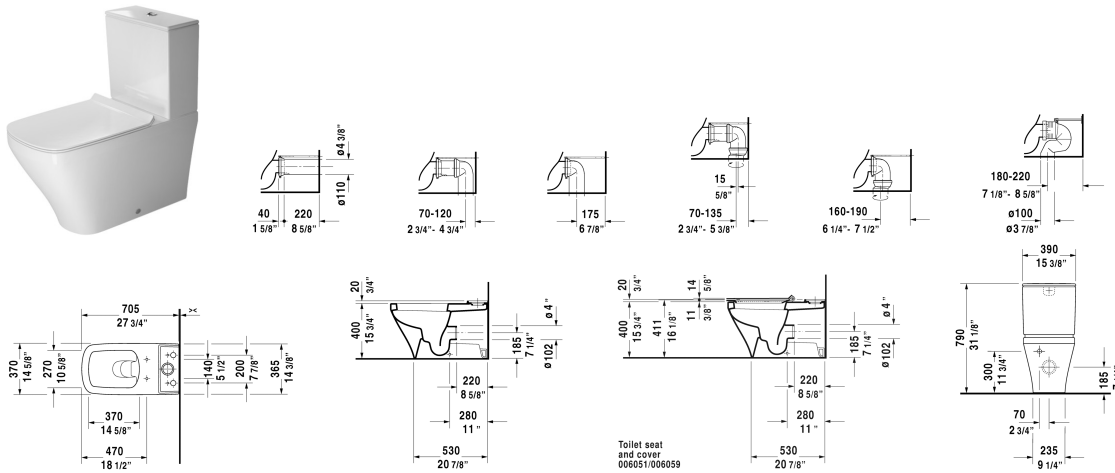

DuraStyle Toilet close-coupled # 215609..92 / 215609..921

< 14 5/8" Inch >

Toilet close-coupled	Dimension	Weight	Order number
(without tank), washdown model, outlet for vario connector set, for horizontal and vertical outlet, length adjustable from 2 3/4" - 7 1/2", and vario connecting bend, vertical outlet from 7 1/8" - 8 5/8", hardware included, cUPC listed			
Colors			
00 White 20 HygieneGlaze (an antibacterial ceramic glaze that provides almost indefinite effectiveness)			
Variant			
♣ 1.6/0.8 gpf	14 5/8" x 27 1/2" Inch	91 lb	215609..92
♣ 1.6/0.8 gpf	14 5/8" x 27 1/2" Inch	91 lb	215609..921
Vario connector set incl. excenter		3.3 lb	001422
Vario connecting bend for vertical outlet		1.5 lb	899025
Suitable products			
Toilet seat and cover removable, elongated, hinges stainless steel, without slow close,			006051
Toilet seat and cover removable, elongated, hinges stainless steel, with slow close,			006059
Tank with Dual Flush mechanism, Chrome, for bottom left supply, cUPC listed, 15 3/8" x 6 3/4" Inch	15 3/8" x 6 3/4" Inch		093510

All drawings contain the necessary measurements which are subject to standard tolerances. They are stated in inch & mm and are non-binding. Exact measurements, in particular for customized installation scenarios, can only be taken from the finished ceramic piece.