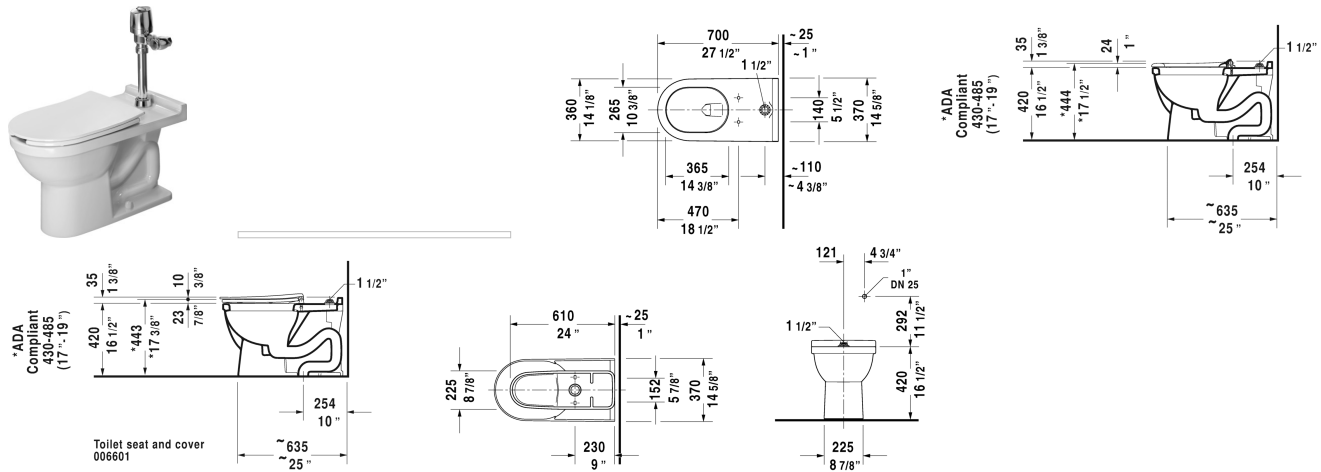

Starck 3 Toilet floor standing # 2165010000

< 14 5/8" Inch >

Toilet floor standing	Dimension	Weight	Order number
US-version toilet, visible inlet, syphonic, comfort height 16 1/2", includes inlet spud 1 1/2", vertical outlet, cUPC listed, 1.28 gpf			
Colors			
00 White			
Variant			
●	14 5/8" x 27 1/2" Inch	62.8 lb	2165010000
Mounting set for One-piece and Two-piece toilets, 1/2", US-version		1.1 lb	001417
Suitable products			
Toilet seat ring elongated, open front, hinges plastic, without slow close,			006431
Toilet seat and cover open front, elongated, hinges stainless steel, without slow close,			006601
Toilet seat ring open front, elongated, hinges stainless steel, without slow close,			006211

All drawings contain the necessary measurements which are subject to standard tolerances. They are stated in inch & mm and are non-binding. Exact measurements, in particular for customized installation scenarios, can only be taken from the finished ceramic piece.