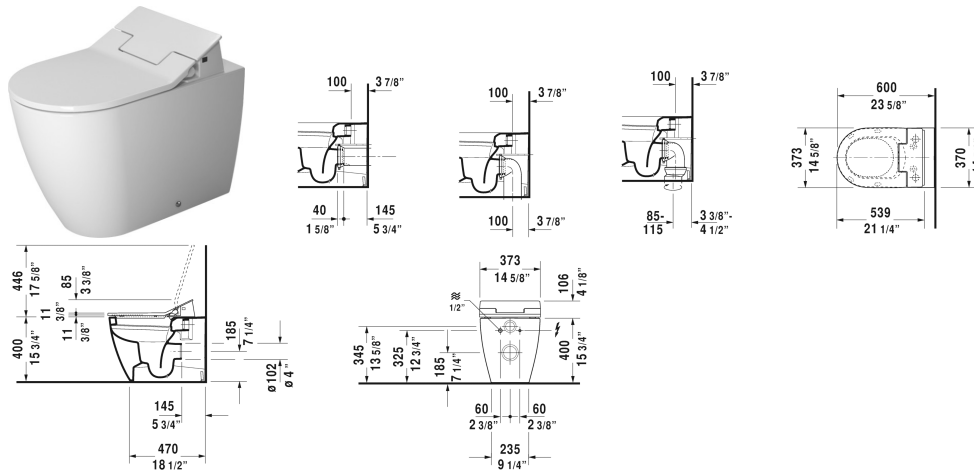

ME by Starck Toilet floor standing # 216959..92 / 216959..921

| < 14 5/8" Inch > |

Toilet floor standing	Dimension	Weight	Order number
back-to-wall, washdown model, hardware included, horizontal outlet, only in combination with SensoWash, connecting elements for SensoWash with concealed connections included, CUPC listed			
Colors			
00 White 20 HygieneGlaze (an antibacterial ceramic glaze that provides almost indefinite effectiveness)			
Variant			
♣ 1.6/0.8 gpf	14 5/8" x 23 5/8" Inch	63.9 lb	216959..92
♣ 1.6/0.8 gpf	14 5/8" x 23 5/8" Inch	63.9 lb	216959..921
Pre-installation set in combination with SensoWash, for in-wall carrier with horizontal support without shower toilet pre-installation/conduit pipe			005072
Connecting set in combination with SensoWash			100691
Connecting set in combination with SensoWash, for Geberit Monolith sanitary modules for WCs			100692
Suitable products			
SensoWash Slim shower-toilet seat with concealed connections, remote control included, Locking function via remote control, rear-, front and oscillating wash, self-cleaning wand, with slow close, night light, Seat and lid easy removable one-handed, Automatic drainage in periods of prolonged disuse, on / off-button, CIAPMO®ELECTRICAL, 14 3/4" x 21 1/4" Inch	14 3/4" x 21 1/4" Inch		611000

All drawings contain the necessary measurements which are subject to standard tolerances. They are stated in inch & mm and are non-

ME by Starck Toilet floor standing # 216959..92 / 216959..921

|< 14 5/8" Inch >|

binding. Exact measurements, in particular for customized installation scenarios, can only be taken from the finished ceramic piece.