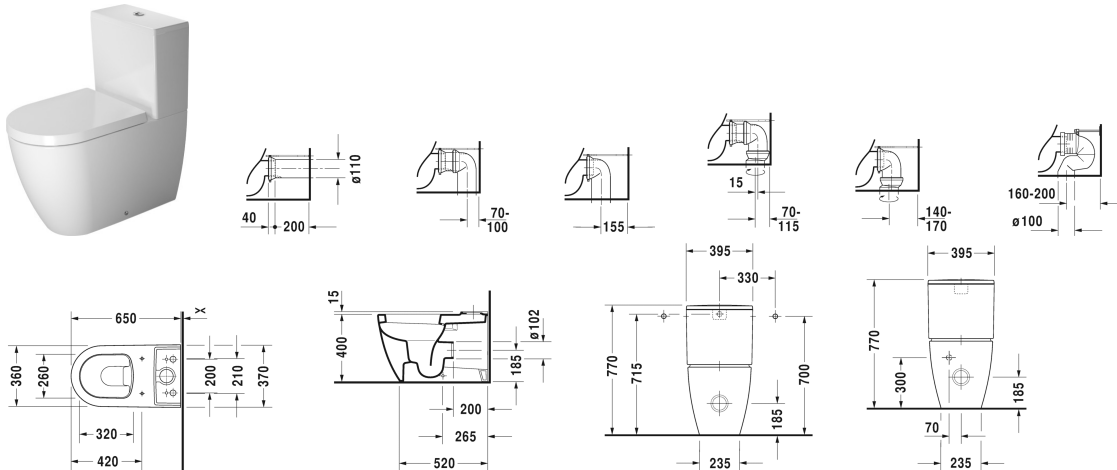

ME by Starck Toilet close-coupled # 217009..92 / 217009..921

| < 14 5/8" Inch > |

Toilet close-coupled	Dimension	Weight	Order number
(without tank), washdown model, outlet for vario connector set, for horizontal and vertical outlet, length adjustable from 2 3/4" - 6 3/4", and vario connecting bend, vertical outlet from 6 1/4" - 7 7/8", hardware included			
Colors			
00 White 20 HygieneGlaze (an antibacterial ceramic glaze that provides almost indefinite effectiveness)			
Variant			
♣ 1.6/0.8 gpf	14 5/8" x 25 5/8" Inch	78 lb	217009..92
♣ 1.6/0.8 gpf	14 5/8" x 25 5/8" Inch	78 lb	217009..921
Vario connector set incl. excenter		3.3 lb	001422
Vario connecting bend for vertical outlet		1.5 lb	899025
Suitable products			
Tank with Dual Flush mechanism, Chrome, for bottom left supply, 15 3/8" x 7 1/8" Inch	15 3/8" x 7 1/8" Inch		093810
Toilet seat and cover hinges stainless steel, without slow close,			002011
Toilet seat and cover removable, hinges stainless steel, with slow close,			002019

All drawings contain the necessary measurements which are subject to standard tolerances. They are stated in inch & mm and are non-binding. Exact measurements, in particular for customized installation scenarios, can only be taken from the finished ceramic piece.