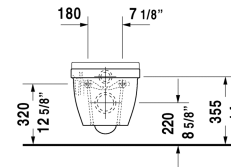

Starck 3 Toilet wall-mounted Compact # 222709..92 / 222709..921

< 14 1/8" Inch >

Toilet wall-mounted Compact	Dimension	Weight	Order number
washdown model, cUPC listed, Durafix included			
Colors			
00 White 20 HygieneGlaze (an antibacterial ceramic glaze that provides almost indefinite effectiveness)			
Variant			
◆ 1.6/0.8 gpf	14 1/8" x 19 1/8" Inch	47.3 lb	222709..92
◆ 1.6/0.8 gpf	14 1/8" x 19 1/8" Inch	47.3 lb	222709..921
Infobox			
Durafix for concealed fixation is included, In-wall tank & carrier and actuator plate required for installation / Refer to page XXX			
Hardware for wall-mounted bidet and wall-mounted toilet	Ø 1/2" x 7 1/8" Inch	0.4 lb	006500
Noise reduction gasket for wall-mounted toilet		0.7 lb	005020
Geberit in-wall tank and carrier width 19 3/4", depth 5 1/2" height (adjustable) 43" - 47"	19 3/4" x 5 1/2" Inch	38 lb	111335
Sigma 01 flush plate, dual flush White	9 5/8" x 6 1/2" Inch		115770
Suitable products			
Toilet seat and cover hinges stainless steel, without slow close,			006381
Toilet seat and cover hinges stainless steel, removable, with slow close,			006389

All drawings contain the necessary measurements which are subject to standard tolerances. They are stated in inch & mm and are non-binding. Exact measurements, in particular for customized installation scenarios, can only be taken from the finished ceramic piece.