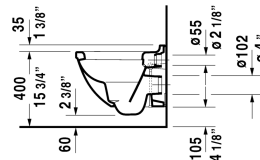

Starck 3 Toilet wall-mounted Compact # 222709..92 / 222709..921

< 14 1/8" Inch >

Toilet wall-mounted Compact	Dimension	Weight	Order number
washdown model, cUPC listed, Durafix included			
Colors			
00 White 20 HygieneGlaze (an antibacterial ceramic glaze that provides almost indefinite effectiveness)			
Variant			
◆ 1.6/0.8 gpf	14 1/8" x 19 1/8" Inch	47.3 lb	222709..92
◆ 1.6/0.8 gpf	14 1/8" x 19 1/8" Inch	47.3 lb	222709..921
Infobox			
Durafix for concealed fixation is included, In-wall tank & carrier and actuator plate required for installation / Refer to page XXX			
Hardware for wall-mounted bidet and wall-mounted toilet	Ø 1/2" x 7 1/8" Inch	0.4 lb	006500
Noise reduction gasket for wall-mounted toilet		0.7 lb	005020
Geberit in-wall tank and carrier width 19 3/4", depth 5 1/2" height (adjustable) 43" - 47"	19 3/4" x 5 1/2" Inch	38 lb	111335
Sigma 01 flush plate, dual flush White	9 5/8" x 6 1/2" Inch		115770
Suitable products			
Toilet seat and cover hinges stainless steel, without slow close,			006381
Toilet seat and cover hinges stainless steel, removable, with slow close,			006389

All drawings contain the necessary measurements which are subject to standard tolerances. They are stated in inch & mm and are non-binding. Exact measurements, in particular for customized installation scenarios, can only be taken from the finished ceramic piece.