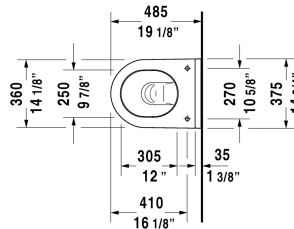

Starck 3 Toilet wall-mounted Compact # 222709..92 / 222709..921

< 14 1/8" Inch >

Toilet wall-mounted Compact	Dimension	Weight	Order number
washdown model, cUPC listed, Durafix included			
Colors			
00 White 20 HygieneGlaze (an antibacterial ceramic glaze that provides almost indefinite effectiveness)			
Variant			
◆ 1.6/0.8 gpf	14 1/8" x 19 1/8" Inch	47.3 lb	222709..92
◆ 1.6/0.8 gpf	14 1/8" x 19 1/8" Inch	47.3 lb	222709..921
Infobox			
Durafix for concealed fixation is included, In-wall tank & carrier and actuator plate required for installation / Refer to page XXX			
Hardware for wall-mounted bidet and wall-mounted toilet	Ø 1/2" x 7 1/8" Inch	0.4 lb	006500
Noise reduction gasket for wall-mounted toilet		0.7 lb	005020
Geberit in-wall tank and carrier width 19 3/4", depth 5 1/2" height (adjustable) 43" - 47"	19 3/4" x 5 1/2" Inch	38 lb	111335
Sigma 01 flush plate, dual flush White	9 5/8" x 6 1/2" Inch		115770
Suitable products			
Toilet seat and cover hinges stainless steel, without slow close,			006381
Toilet seat and cover hinges stainless steel, removable, with slow close,			006389

All drawings contain the necessary measurements which are subject to standard tolerances. They are stated in inch & mm and are non-binding. Exact measurements, in particular for customized installation scenarios, can only be taken from the finished ceramic piece.