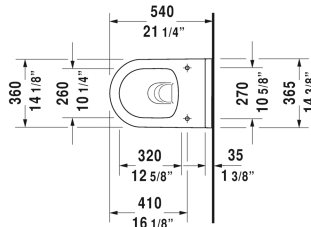

Starck 3 Toilet wall-mounted Duravit Rimless® # 252709..92 / 252709..921

| < 14 1/8" Inch > |

Toilet wall-mounted Duravit Rimless®	Dimension	Weight	Order number
rimless, washdown model, Durafix included			
Colors			
00 White 20 HygieneGlaze (an antibacterial ceramic glaze that provides almost indefinite effectiveness)			
Variant			
◆ 1.6/0.8 gpf	14 1/8" x 21 1/4" Inch	59.5 lb	252709..92
◆ 1.6/0.8 gpf	14 1/8" x 21 1/4" Inch	59.5 lb	252709..921
Infobox			
Durafix for concealed fixation is included, In-wall tank & carrier and actuator plate required for installation / Refer to page XXX			
Hardware for wall-mounted bidet and wall-mounted toilet	Ø 1/2" x 7 1/8" Inch	0.4 lb	006500
Noise reduction gasket for wall-mounted toilet		0.7 lb	005020
Geberit in-wall tank and carrier width 19 3/4", depth 5 1/2" height (adjustable) 43" - 47"	19 3/4" x 5 1/2" Inch	38 lb	111335
Sigma 01 flush plate, dual flush White	9 5/8" x 6 1/2" Inch		115770
Suitable products			
Toilet seat and cover hinges stainless steel, without slow close,			006381
Toilet seat and cover hinges stainless steel, removable, with slow close,			006389

All drawings contain the necessary measurements which are subject to standard tolerances. They are stated in inch & mm and are non-binding. Exact measurements, in particular for customized installation scenarios, can only be taken from the finished ceramic piece.