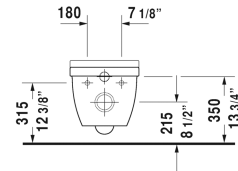

Starck 3 Toilet wall-mounted Duravit Rimless® # 252709..92 / 252709..921

| < 14 1/8" Inch > |

Toilet wall-mounted Duravit Rimless®	Dimension	Weight	Order number
rimless, washdown model, Durafix included			
Colors			
00 White 20 HygieneGlaze (an antibacterial ceramic glaze that provides almost indefinite effectiveness)			
Variant			
◆ 1.6/0.8 gpf	14 1/8" x 21 1/4" Inch	59.5 lb	252709..92
◆ 1.6/0.8 gpf	14 1/8" x 21 1/4" Inch	59.5 lb	252709..921
Infobox			
Durafix for concealed fixation is included, In-wall tank & carrier and actuator plate required for installation / Refer to page XXX			
Hardware for wall-mounted bidet and wall-mounted toilet	Ø 1/2" x 7 1/8" Inch	0.4 lb	006500
Noise reduction gasket for wall-mounted toilet		0.7 lb	005020
Geberit in-wall tank and carrier width 19 3/4", depth 5 1/2" height (adjustable) 43" - 47"	19 3/4" x 5 1/2" Inch	38 lb	111335
Sigma 01 flush plate, dual flush White	9 5/8" x 6 1/2" Inch		115770
Suitable products			
Toilet seat and cover hinges stainless steel, without slow close,			006381
Toilet seat and cover hinges stainless steel, removable, with slow close,			006389

All drawings contain the necessary measurements which are subject to standard tolerances. They are stated in inch & mm and are non-binding. Exact measurements, in particular for customized installation scenarios, can only be taken from the finished ceramic piece.