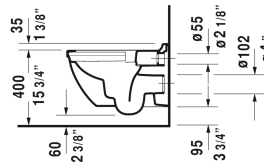

Starck 3 Toilet wall-mounted Duravit Rimless® # 252709..92 / 252709..921

| < 14 1/8" Inch > |

Toilet wall-mounted Duravit Rimless®	Dimension	Weight	Order number
rimless, washdown model, Durafix included			
Colors			
00 White 20 HygieneGlaze (an antibacterial ceramic glaze that provides almost indefinite effectiveness)			
Variant			
◆ 1.6/0.8 gpf	14 1/8" x 21 1/4" Inch	59.5 lb	252709..92
◆ 1.6/0.8 gpf	14 1/8" x 21 1/4" Inch	59.5 lb	252709..921
Infobox			
Durafix for concealed fixation is included, In-wall tank & carrier and actuator plate required for installation / Refer to page XXX			
Hardware for wall-mounted bidet and wall-mounted toilet	Ø 1/2" x 7 1/8" Inch	0.4 lb	006500
Noise reduction gasket for wall-mounted toilet		0.7 lb	005020
Geberit in-wall tank and carrier width 19 3/4", depth 5 1/2" height (adjustable) 43" - 47"	19 3/4" x 5 1/2" Inch	38 lb	111335
Sigma 01 flush plate, dual flush White	9 5/8" x 6 1/2" Inch		115770
Suitable products			
Toilet seat and cover hinges stainless steel, without slow close,			006381
Toilet seat and cover hinges stainless steel, removable, with slow close,			006389

All drawings contain the necessary measurements which are subject to standard tolerances. They are stated in inch & mm and are non-binding. Exact measurements, in particular for customized installation scenarios, can only be taken from the finished ceramic piece.