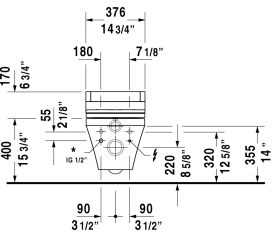

**DuraStyle Toilet wall-mounted # 253759..92 / 253759..921**

**< 14 5/8" X 24 3/8" Inch >**

Toilet wall-mounted	Dimension	Weight	Order number
washdown model, only in combination with SensoWash, connecting elements for SensoWash with concealed connections included, Durafix included, cUPC listed			
<b>Colors</b>			
00 White 20 HygieneGlaze (an antibacterial ceramic glaze that provides almost indefinite effectiveness)			
<b>Variant</b>			
♣ 1.6/0.8 gpf	14 5/8" X 24 3/8" Inch	68 lb	253759..92
♣ 1.6/0.8 gpf	14 5/8" X 24 3/8" Inch	68 lb	253759..921
<b>Infobox</b>			
Durafix for concealed fixation is included			
Hardware for wall-mounted bidet and wall-mounted toilet	Ø 1/2" x 7 1/8" Inch	0.4 lb	006500
Noise reduction gasket for wall-mounted toilet		0.7 lb	005064
Pre-installation set in combination with SensoWash, for in-wall carrier with horizontal support without shower toilet pre-installation/conduit pipe			005072

*All drawings contain the necessary measurements which are subject to standard tolerances. They are stated in inch & mm and are non-binding. Exact measurements, in particular for customized installation scenarios, can only be taken from the finished ceramic piece.*