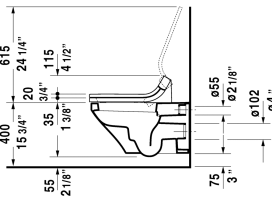

**DuraStyle Toilet wall-mounted # 253759..92 / 253759..921**

**< 14 5/8" X 24 3/8" Inch >**

Toilet wall-mounted	Dimension	Weight	Order number
washdown model, only in combination with SensoWash, connecting elements for SensoWash with concealed connections included, Durafix included, cUPC listed			
<b>Colors</b>			
00 White 20 HygieneGlaze (an antibacterial ceramic glaze that provides almost indefinite effectiveness)			
<b>Variant</b>			
♣ 1.6/0.8 gpf	14 5/8" X 24 3/8" Inch	68 lb	253759..92
♣ 1.6/0.8 gpf	14 5/8" X 24 3/8" Inch	68 lb	253759..921
<b>Infobox</b>			
Durafix for concealed fixation is included			
Hardware for wall-mounted bidet and wall-mounted toilet	Ø 1/2" x 7 1/8" Inch	0.4 lb	006500
Noise reduction gasket for wall-mounted toilet		0.7 lb	005064
Pre-installation set in combination with SensoWash, for in-wall carrier with horizontal support without shower toilet pre-installation/conduit pipe			005072

*All drawings contain the necessary measurements which are subject to standard tolerances. They are stated in inch & mm and are non-binding. Exact measurements, in particular for customized installation scenarios, can only be taken from the finished ceramic piece.*