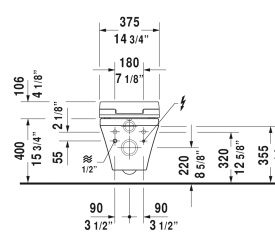

**DuraStyle Toilet wall-mounted # 253759..92 / 253759..921**

**< 14 5/8" X 24 3/8" Inch >**

Toilet wall-mounted	Dimension	Weight	Order number
washdown model, only in combination with SensoWash, connecting elements for SensoWash with concealed connections included, Durafix included, cUPC listed			
<b>Colors</b>			
00 White 20 HygieneGlaze (an antibacterial ceramic glaze that provides almost indefinite effectiveness)			
<b>Variant</b>			
♣ 1.6/0.8 gpf	14 5/8" X 24 3/8" Inch	68 lb	253759..92
♣ 1.6/0.8 gpf	14 5/8" X 24 3/8" Inch	68 lb	253759..921
<b>Infobox</b>			
Durafix for concealed fixation is included			
Hardware for wall-mounted bidet and wall-mounted toilet	Ø 1/2" x 7 1/8" Inch	0.4 lb	006500
Noise reduction gasket for wall-mounted toilet		0.7 lb	005064
Pre-installation set in combination with SensoWash, for in-wall carrier with horizontal support without shower toilet pre-installation/conduit pipe			005072

*All drawings contain the necessary measurements which are subject to standard tolerances. They are stated in inch & mm and are non-binding. Exact measurements, in particular for customized installation scenarios, can only be taken from the finished ceramic piece.*