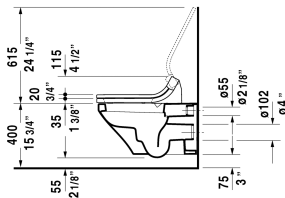

**DuraStyle Toilet wall-mounted # 253759..92 / 253759..921**

**< 14 5/8" X 24 3/8" Inch >**

Toilet wall-mounted	Dimension	Weight	Order number
washdown model, only in combination with SensoWash, connecting elements for SensoWash with concealed connections included, Durafix included, cUPC listed			
<b>Colors</b>			
00 White 20 HygieneGlaze (an antibacterial ceramic glaze that provides almost indefinite effectiveness)			
<b>Variant</b>			
♣ 1.6/0.8 gpf	14 5/8" X 24 3/8" Inch	68 lb	253759..92
♣ 1.6/0.8 gpf	14 5/8" X 24 3/8" Inch	68 lb	253759..921
<b>Infobox</b>			
Durafix for concealed fixation is included			
Hardware for wall-mounted bidet and wall-mounted toilet	Ø 1/2" x 7 1/8" Inch	0.4 lb	006500
Noise reduction gasket for wall-mounted toilet		0.7 lb	005064
Pre-installation set in combination with SensoWash, for in-wall carrier with horizontal support without shower toilet pre-installation/conduit pipe			005072

*All drawings contain the necessary measurements which are subject to standard tolerances. They are stated in inch & mm and are non-binding. Exact measurements, in particular for customized installation scenarios, can only be taken from the finished ceramic piece.*