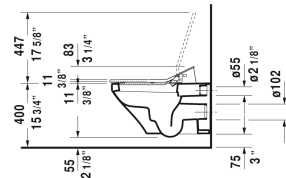

**DuraStyle Toilet wall-mounted # 253759..92 / 253759..921**

**< 14 5/8" X 24 3/8" Inch >**

Toilet wall-mounted	Dimension	Weight	Order number
washdown model, only in combination with SensoWash, connecting elements for SensoWash with concealed connections included, Durafix included, cUPC listed			
<b>Colors</b>			
00 White 20 HygieneGlaze (an antibacterial ceramic glaze that provides almost indefinite effectiveness)			
<b>Variant</b>			
♣ 1.6/0.8 gpf	14 5/8" X 24 3/8" Inch	68 lb	253759..92
♣ 1.6/0.8 gpf	14 5/8" X 24 3/8" Inch	68 lb	253759..921
<b>Infobox</b>			
Durafix for concealed fixation is included			
Hardware for wall-mounted bidet and wall-mounted toilet	Ø 1/2" x 7 1/8" Inch	0.4 lb	006500
Noise reduction gasket for wall-mounted toilet		0.7 lb	005064
Pre-installation set in combination with SensoWash, for in-wall carrier with horizontal support without shower toilet pre-installation/conduit pipe			005072

*All drawings contain the necessary measurements which are subject to standard tolerances. They are stated in inch & mm and are non-binding. Exact measurements, in particular for customized installation scenarios, can only be taken from the finished ceramic piece.*