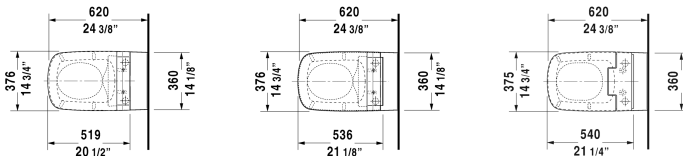

**DuraStyle Toilet wall-mounted # 253759..92 / 253759..921**

**< 14 5/8" X 24 3/8" Inch >**

Toilet wall-mounted	Dimension	Weight	Order number
washdown model, only in combination with SensoWash, connecting elements for SensoWash with concealed connections included, Durafix included, cUPC listed			
<b>Colors</b>			
00 White 20 HygieneGlaze (an antibacterial ceramic glaze that provides almost indefinite effectiveness)			
<b>Variant</b>			
♣ 1.6/0.8 gpf	14 5/8" X 24 3/8" Inch	68 lb	253759..92
♣ 1.6/0.8 gpf	14 5/8" X 24 3/8" Inch	68 lb	253759..921
<b>Infobox</b>			
Durafix for concealed fixation is included			
Hardware for wall-mounted bidet and wall-mounted toilet	Ø 1/2" x 7 1/8" Inch	0.4 lb	006500
Noise reduction gasket for wall-mounted toilet		0.7 lb	005064
Pre-installation set in combination with SensoWash, for in-wall carrier with horizontal support without shower toilet pre-installation/conduit pipe			005072

*All drawings contain the necessary measurements which are subject to standard tolerances. They are stated in inch & mm and are non-binding. Exact measurements, in particular for customized installation scenarios, can only be taken from the finished ceramic piece.*