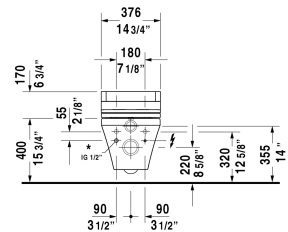

**DuraStyle Toilet wall-mounted # 253759..92 / 253759..921**

**< 14 5/8" X 24 3/8" Inch >**

Toilet wall-mounted	Dimension	Weight	Order number
washdown model, only in combination with SensoWash, connecting elements for SensoWash with concealed connections included, Durafix included, cUPC listed			
<b>Colors</b>			
00 White 20 HygieneGlaze (an antibacterial ceramic glaze that provides almost indefinite effectiveness)			
<b>Variant</b>			
♣ 1.6/0.8 gpf	14 5/8" X 24 3/8" Inch	68 lb	253759..92
♣ 1.6/0.8 gpf	14 5/8" X 24 3/8" Inch	68 lb	253759..921
<b>Infobox</b>			
Durafix for concealed fixation is included			
Hardware for wall-mounted bidet and wall-mounted toilet	Ø 1/2" x 7 1/8" Inch	0.4 lb	006500
Noise reduction gasket for wall-mounted toilet		0.7 lb	005064
Pre-installation set in combination with SensoWash, for in-wall carrier with horizontal support without shower toilet pre-installation/conduit pipe			005072

*All drawings contain the necessary measurements which are subject to standard tolerances. They are stated in inch & mm and are non-binding. Exact measurements, in particular for customized installation scenarios, can only be taken from the finished ceramic piece.*