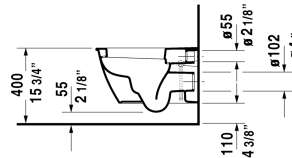

**Darling New Toilet wall-mounted # 254509..92 / 254509..921**

| < 14 5/8" Inch > |

Toilet wall-mounted	Dimension	Weight	Order number
washdown model, cUPC listed, Durafix included			
<b>Colors</b>			
00 White 20 HygieneGlaze (an antibacterial ceramic glaze that provides almost indefinite effectiveness)			
<b>Variant</b>			
◆ 1.6/0.8 gpf	14 5/8" x 21 1/4" Inch	51.4 lb	254509..92
◆ 1.6/0.8 gpf	14 5/8" x 21 1/4" Inch	51.4 lb	254509..921
<b>Infobox</b>			
Durafix for concealed fixation is included, In-wall tank & carrier and actuator plate required for installation / Refer to page XXX			
Hardware for wall-mounted bidet and wall-mounted toilet	Ø 1/2" x 7 1/8" Inch	0.4 lb	006500
Noise reduction gasket for wall-mounted toilet		0.7 lb	005064
Geberit in-wall tank and carrier width 19 3/4", depth 5 1/2" height (adjustable) 43" - 47"	19 3/4" x 5 1/2" Inch	38 lb	111335
Sigma 01 flush plate, dual flush White	9 5/8" x 6 1/2" Inch		115770
<b>Suitable products</b>			
Toilet seat and cover hinges stainless steel, removable, with slow close,			006989
Toilet seat and cover hinges stainless steel, without slow close,			006981

All drawings contain the necessary measurements which are subject to standard tolerances. They are stated in inch & mm and are non-binding. Exact measurements, in particular for customized installation scenarios, can only be taken from the finished ceramic piece.