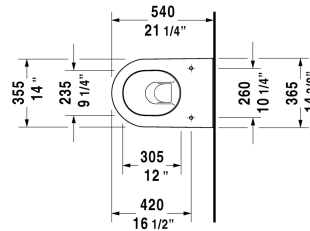

**Darling New Toilet wall-mounted # 254509..92 / 254509..921**

| < 14 5/8" Inch > |

Toilet wall-mounted	Dimension	Weight	Order number
washdown model, cUPC listed, Durafix included			
<b>Colors</b>			
00 White 20 HygieneGlaze (an antibacterial ceramic glaze that provides almost indefinite effectiveness)			
<b>Variant</b>			
◆ 1.6/0.8 gpf	14 5/8" x 21 1/4" Inch	51.4 lb	254509..92
◆ 1.6/0.8 gpf	14 5/8" x 21 1/4" Inch	51.4 lb	254509..921
<b>Infobox</b>			
Durafix for concealed fixation is included, In-wall tank & carrier and actuator plate required for installation / Refer to page XXX			
Hardware for wall-mounted bidet and wall-mounted toilet	Ø 1/2" x 7 1/8" Inch	0.4 lb	006500
Noise reduction gasket for wall-mounted toilet		0.7 lb	005064
Geberit in-wall tank and carrier width 19 3/4", depth 5 1/2" height (adjustable) 43" - 47"	19 3/4" x 5 1/2" Inch	38 lb	111335
Sigma 01 flush plate, dual flush White	9 5/8" x 6 1/2" Inch		115770
<b>Suitable products</b>			
Toilet seat and cover hinges stainless steel, removable, with slow close,			006989
Toilet seat and cover hinges stainless steel, without slow close,			006981

All drawings contain the necessary measurements which are subject to standard tolerances. They are stated in inch & mm and are non-binding. Exact measurements, in particular for customized installation scenarios, can only be taken from the finished ceramic piece.