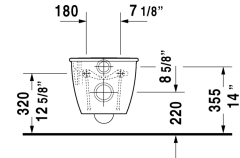

**Darling New Toilet wall-mounted # 254509..92 / 254509..921**

| < 14 5/8" Inch > |

Toilet wall-mounted	Dimension	Weight	Order number
washdown model, cUPC listed, Durafix included			
<b>Colors</b>			
00 White 20 HygieneGlaze (an antibacterial ceramic glaze that provides almost indefinite effectiveness)			
<b>Variant</b>			
◆ 1.6/0.8 gpf	14 5/8" x 21 1/4" Inch	51.4 lb	254509..92
◆ 1.6/0.8 gpf	14 5/8" x 21 1/4" Inch	51.4 lb	254509..921
<b>Infobox</b>			
Durafix for concealed fixation is included, In-wall tank & carrier and actuator plate required for installation / Refer to page XXX			
Hardware for wall-mounted bidet and wall-mounted toilet	Ø 1/2" x 7 1/8" Inch	0.4 lb	006500
Noise reduction gasket for wall-mounted toilet		0.7 lb	005064
Geberit in-wall tank and carrier width 19 3/4", depth 5 1/2" height (adjustable) 43" - 47"	19 3/4" x 5 1/2" Inch	38 lb	111335
Sigma 01 flush plate, dual flush White	9 5/8" x 6 1/2" Inch		115770
<b>Suitable products</b>			
Toilet seat and cover hinges stainless steel, removable, with slow close,			006989
Toilet seat and cover hinges stainless steel, without slow close,			006981

All drawings contain the necessary measurements which are subject to standard tolerances. They are stated in inch & mm and are non-binding. Exact measurements, in particular for customized installation scenarios, can only be taken from the finished ceramic piece.