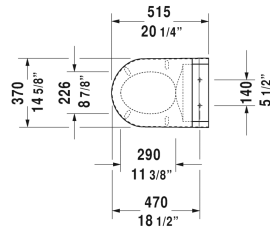

SensoWash® C SensoWash Starck C shower-toilet seat # 610001001001300

< 14 5/8" Inch >

SensoWash Starck C shower-toilet seat	Dimension	Weight	Order number
with concealed connections, remote control included, power actuated lid and seat, rear-, front and oscillating wash, individual adjustment of water-, air- and seat surface temperature as well as nozzle position and jet strength, self-cleaning wand, 2 individually programmable user profiles, night light, Quick release: easy seat unit removal and attachment, on / off-button, CIAPMO®ELECTRICAL			
Colors 00 White			
Variant			
AC 100 - 120V 50 - 60Hz	14 5/8" x 20 1/4" Inch	14.1 lb	610001001001300
Infobox Install a water water softener with water hardness ≥ 2.4 mmol/l ($\geq 14^\circ$ dH or 24° fH)., Suitable for selected Starck 2, Starck 3 und Darling New ceramics			
Suitable products			
Toilet wall-mounted washdown model, only in combination with SensoWash, connecting elements for SensoWash with concealed connections included, Durafix included, 14 5/8" x 24 3/8" Inch	14 5/8" x 24 3/8" Inch		254459
Toilet wall-mounted washdown model, cUPC listed, only in combination with SensoWash, connecting elements for SensoWash with concealed connections included, Durafix included, 14 5/8" x 24 3/8" Inch	14 5/8" x 24 3/8" Inch		222659
Toilet close-coupled (without tank), washdown model, only in combination with SensoWash, outlet for vario connector set, for horizontal and vertical outlet, length adjustable from 2 3/4" - 7 7/8", and vario connecting bend, vertical outlet from 7 1/2" - 9", 14 5/8" x 27 3/4" Inch connecting elements for SensoWash with concealed connections included, hardware included, cUPC listed, 14 5/8" x 27 3/4" Inch			214159