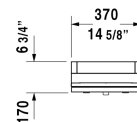

SensoWash® C SensoWash Starck C shower-toilet seat # 610001001001300

< 14 5/8" Inch >

SensoWash Starck C shower-toilet seat	Dimension	Weight	Order number
with concealed connections, remote control included, power actuated lid and seat, rear-, front and oscillating wash, individual adjustment of water-, air- and seat surface temperature as well as nozzle position and jet strength, self-cleaning wand, 2 individually programmable user profiles, night light, Quick release: easy seat unit removal and attachment, on / off-button, CIAPMO®ELECTRICAL			
Colors 00 White			
Variant			
AC 100 - 120V 50 - 60Hz	14 5/8" x 20 1/4" Inch	14.1 lb	610001001001300
Infobox Install a water water softener with water hardness ≥ 2.4 mmol/l ($\geq 14^\circ$ dH or 24° fH)., Suitable for selected Starck 2, Starck 3 und Darling New ceramics			
Suitable products			
Toilet wall-mounted washdown model, only in combination with SensoWash, connecting elements for SensoWash with concealed connections included, Durafix included, 14 5/8" x 24 3/8" Inch	14 5/8" x 24 3/8" Inch		254459
Toilet wall-mounted washdown model, cUPC listed, only in combination with SensoWash, connecting elements for SensoWash with concealed connections included, Durafix included, 14 5/8" x 24 3/8" Inch	14 5/8" x 24 3/8" Inch		222659
Toilet close-coupled (without tank), washdown model, only in combination with SensoWash, outlet for vario connector set, for horizontal and vertical outlet, length adjustable from 2 3/4" - 7 7/8", and vario connecting bend, vertical outlet from 7 1/2" - 9", 14 5/8" x 27 3/4" Inch connecting elements for SensoWash with concealed connections included, hardware included, cUPC listed, 14 5/8" x 27 3/4" Inch			214159