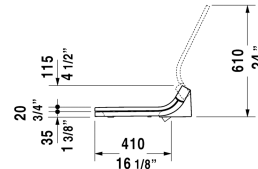

SensoWash® C SensoWash Starck C shower-toilet seat # 610001001001300

< 14 5/8" Inch >

SensoWash Starck C shower-toilet seat	Dimension	Weight	Order number
with concealed connections, remote control included, power actuated lid and seat, rear-, front and oscillating wash, individual adjustment of water-, air- and seat surface temperature as well as nozzle position and jet strength, self-cleaning wand, 2 individually programmable user profiles, night light, Quick release: easy seat unit removal and attachment, on / off-button, CIAPMO®ELECTRICAL			
Colors 00 White			
Variant			
AC 100 - 120V 50 - 60Hz	14 5/8" x 20 1/4" Inch	14.1 lb	610001001001300
Infobox Install a water water softener with water hardness ≥ 2.4 mmol/l ($\geq 14^\circ$ dH or 24° fH)., Suitable for selected Starck 2, Starck 3 und Darling New ceramics			
Suitable products			
Toilet wall-mounted washdown model, only in combination with SensoWash, connecting elements for SensoWash with concealed connections included, Durafix included, 14 5/8" x 24 3/8" Inch	14 5/8" x 24 3/8" Inch		254459
Toilet wall-mounted washdown model, cUPC listed, only in combination with SensoWash, connecting elements for SensoWash with concealed connections included, Durafix included, 14 5/8" x 24 3/8" Inch	14 5/8" x 24 3/8" Inch		222659
Toilet close-coupled (without tank), washdown model, only in combination with SensoWash, outlet for vario connector set, for horizontal and vertical outlet, length adjustable from 2 3/4" - 7 7/8", and vario connecting bend, vertical outlet from 7 1/2" - 9", 14 5/8" x 27 3/4" Inch connecting elements for SensoWash with concealed connections included, hardware included, cUPC listed, 14 5/8" x 27 3/4" Inch			214159