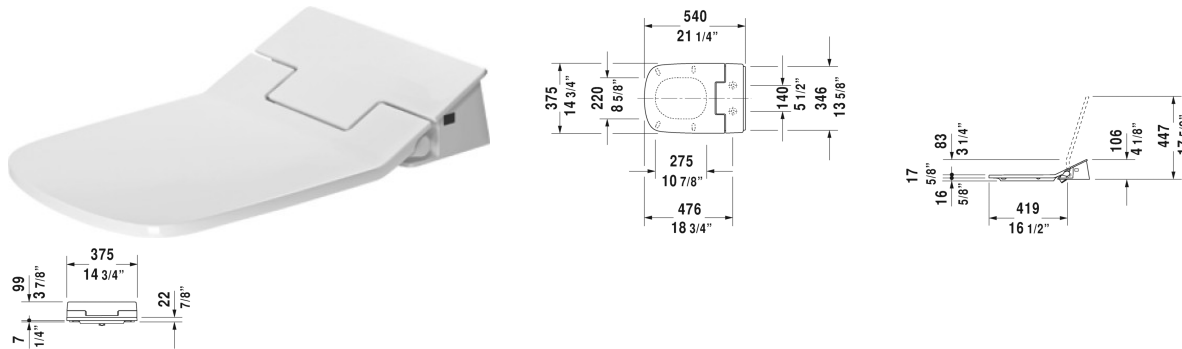

SensoWash® Slim SensoWash Slim shower-toilet seat # 611200001001300

< 14 3/4" Inch >

SensoWash Slim shower-toilet seat	Dimension	Weight	Order number
with concealed connections, remote control included, self-cleaning wand, Locking function via remote control, rear-, front and oscillating wash, with slow close, night light, Seat and lid easy removable one-handed, Automatic drainage in periods of prolonged disuse, on / off-button, CIAPMO®ELECTRICAL			
Colors			
00 White			
Variant			
AC 100 - 120V 50 - 60Hz, Individual adjustment of water temperature as well as spray wand position and water spray intensity	14 3/4" x 21 1/4" Inch	12.1 lb	611200001001300
Infobox			
Install a water water softener with water hardness ≥ 2.4 mmol/l ($\geq 14^\circ$ dH or 24° fH)., Suitable for selected DuraStyle ceramics			
Suitable products			
One-Piece toilet US-version toilet, only in combination with SensoWash, syphonic, 12" rough-in, connecting elements for SensoWash with concealed connections included, vertical outlet, cUPC listed, 14 5/8" x 28 3/8" Inch	14 5/8" x 28 3/8" Inch		215751
Toilet wall-mounted washdown model, only in combination with SensoWash, connecting elements for SensoWash with concealed connections included, Durafix included, cUPC listed, 14 5/8" X 24 3/8" Inch	14 5/8" X 24 3/8" Inch		253759
Toilet close-coupled (without tank), only in combination with SensoWash, washdown model, outlet for vario connector set, for horizontal and vertical outlet, length adjustable from 2 3/4" - 7 1/2", and vario connecting bend, vertical outlet from 7 1/8" - 8 5/8", connecting elements for SensoWash with concealed connections included, hardware included, cUPC listed, 14 5/8" x 27 1/2" Inch	14 5/8" x 27 1/2" Inch		215659