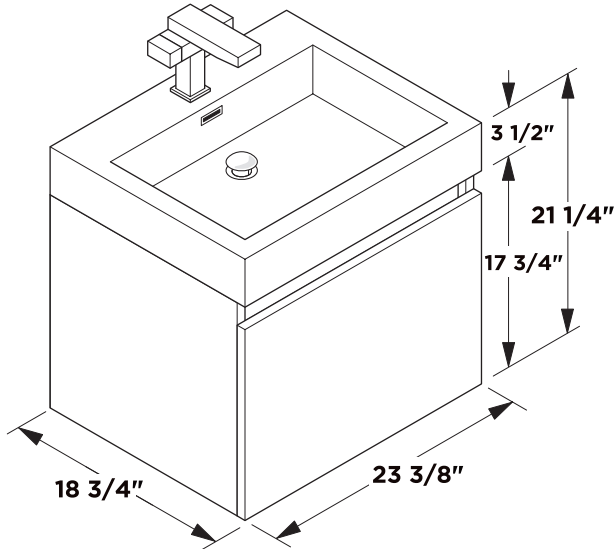

Vanity Back

NOTE: ALL DIMENSIONS & SPECIFICATIONS ARE APPROXIMATE AND SUBJECT TO CHANGE WITHOUT NOTICE.

TOOLS FOR ASSEMBLY

PARTS

NOTE: Only use anchors (J) if stud (2"x4" frame) is not available.

DRAWER REMOVAL & INSTALLATION