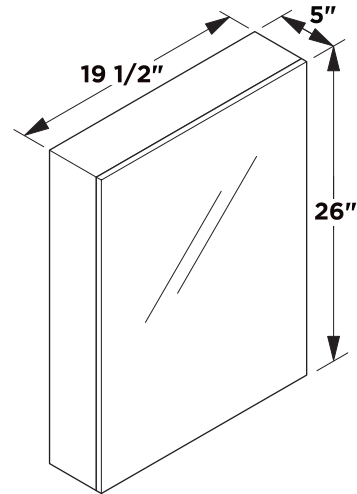

Medicine Cabinet

Vanity Front