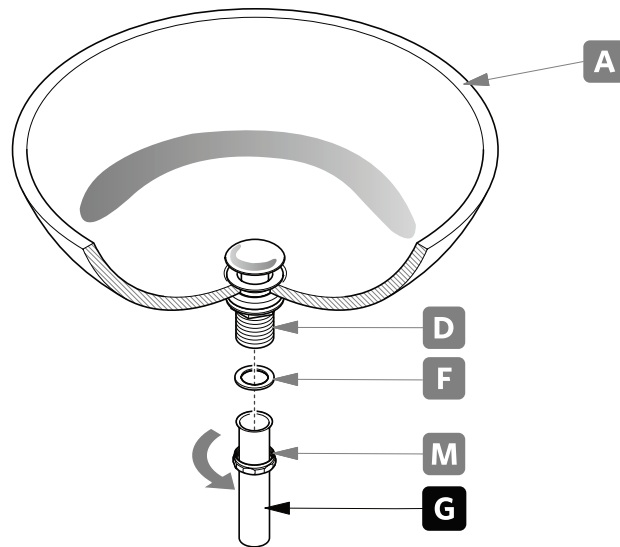

3 Mark cabinet (A) location

5 Install cabinet (A)

4 Install bottom bracket (K)

IMPORTANT: Consult an expert for the proper screws/bolts to use when attaching to various wall constructions. Screws provided do not attach to all wall construction types.

P-TRAP & POP-UP INSTALLATION INSTRUCTIONS

Your item may appear slightly different from the illustration.

POP-UP INSTALLATION

**FOR SINKS
WITHOUT OVERFLOW**

OR

**FOR SINKS
WITH OVERFLOW**

P-TRAP INSTALLATION

1. Install tail pipe (G).

2. Install P-trap (J).