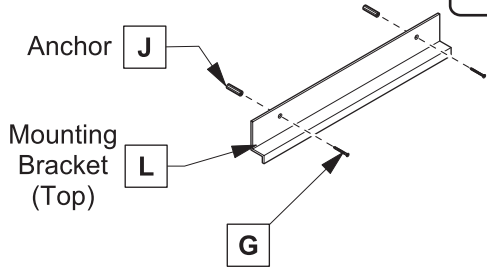

Vanity Back

NOTE: ALL DIMENSIONS & SPECIFICATIONS ARE APPROXIMATE AND SUBJECT TO CHANGE WITHOUT NOTICE.

TOOLS FOR ASSEMBLY

PARTS

NOTE: Only use anchors (J) if stud (2"x4" frame) is not available.

DRAWER REMOVAL & INSTALLATION