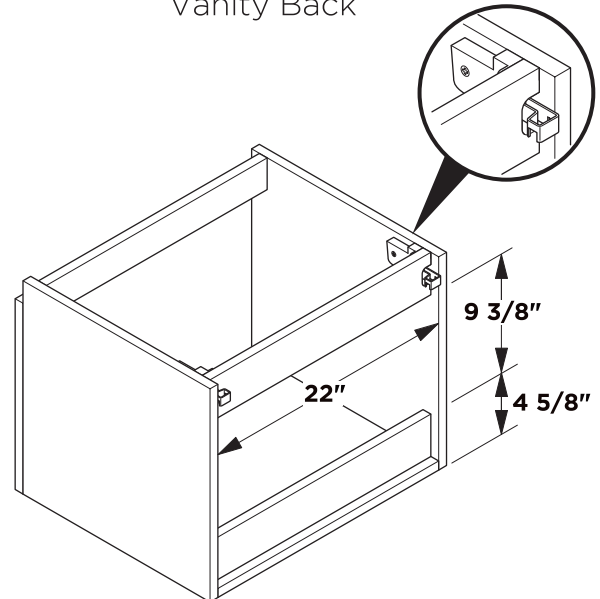

Vanity Back

NOTE: ALL DIMENSIONS & SPECIFICATIONS ARE APPROXIMATE AND SUBJECT TO CHANGE WITHOUT NOTICE.

TOOLS FOR ASSEMBLY

PARTS

NOTE: Only use anchors (J) if stud (2"x4" frame) is not available.

DRAWER REMOVAL & INSTALLATION