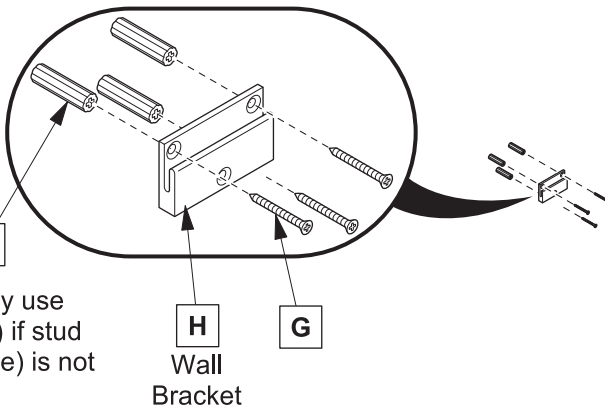

Vanity Back

NOTE: ALL DIMENSIONS & SPECIFICATIONS ARE APPROXIMATE AND SUBJECT TO CHANGE WITHOUT NOTICE.

TOOLS FOR ASSEMBLY

PARTS

NOTE: Only use anchors (J) if stud (2"x4" frame) is not available.

DRAWER REMOVAL & INSTALLATION

REMOVAL

INSTALLATION

1 Locate cabinet (C) & mark location

2 Install wall brackets (J)

IMPORTANT: Consult an expert for the proper screws/bolts to use when attaching to various wall constructions. Screws provided do not attach to all wall construction types.