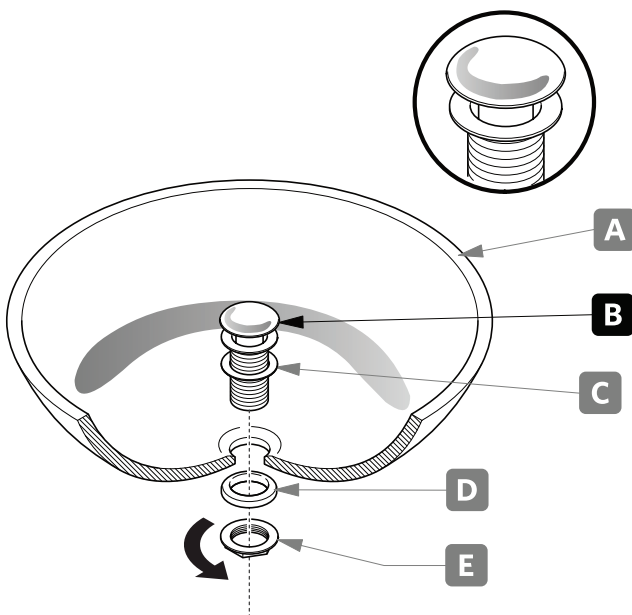

3 Mark cabinet (A) location

5 Install cabinet (A)

4 Install bottom bracket (K)

IMPORTANT: Consult an expert for the proper screws/bolts to use when attaching to various wall constructions. Screws provided do not attach to all wall construction types.

P-TRAP & POP-UP INSTALLATION INSTRUCTIONS

Your item may appear slightly different from the illustration.

POP-UP INSTALLATION

**FOR SINKS
WITHOUT OVERFLOW**

OR

**FOR SINKS
WITH OVERFLOW**

P-TRAP INSTALLATION

1. Install tail pipe (G).

2. Install P-trap (J).