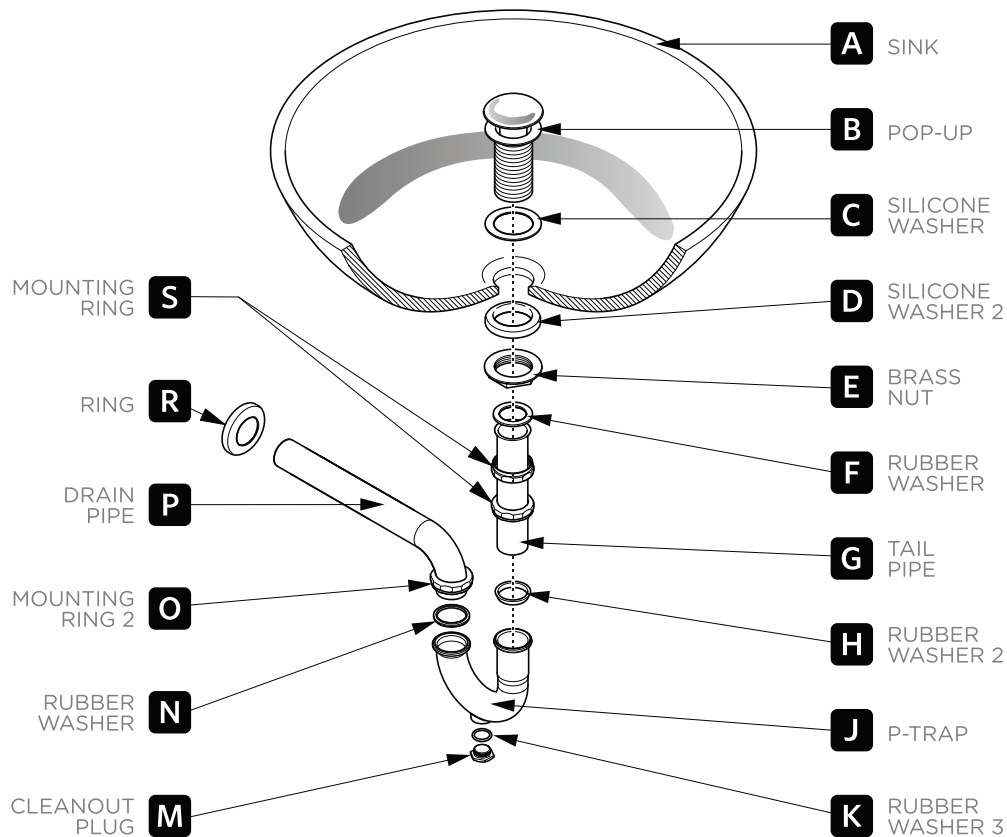

3 Apply silicone and install cabinet (F)

NOTE: If necessary remove drawers to access connection mechanism.

4 Apply silicone and install sink (E)

MEDICINE CABINET INSTALLATION

1 Install side brackets (B)

2 Install side mirrors (C)

3 Mark cabinet (A) location

5 Install cabinet (A)

4 Install bottom bracket (K)

IMPORTANT: Consult an expert for the proper screws/bolts to use when attaching to various wall constructions. Screws provided do not attach to all wall construction types.

P-TRAP & POP-UP INSTALLATION INSTRUCTIONS

Your item may appear slightly different from the illustration.

POP-UP INSTALLATION

**FOR SINKS
WITHOUT OVERFLOW**

OR

**FOR SINKS
WITH OVERFLOW**

P-TRAP INSTALLATION

1. Install tail pipe (G).

2. Install P-trap (J).