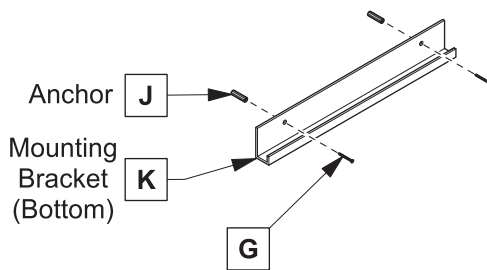

Vanity Back

NOTE: ALL DIMENSIONS & SPECIFICATIONS ARE APPROXIMATE AND SUBJECT TO CHANGE WITHOUT NOTICE.

TOOLS FOR ASSEMBLY

PARTS

NOTE: Only use anchors (J) if stud (2"x4" frame) is not available.

DRAWER REMOVAL & INSTALLATION