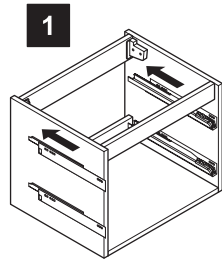

INSTALLATION