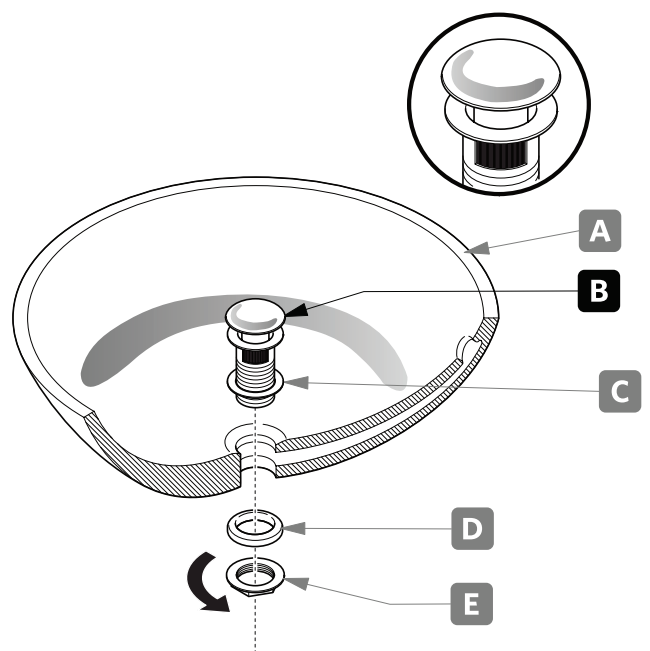

P-TRAP & POP-UP INSTALLATION INSTRUCTIONS

Your item may appear slightly different from the illustration.

POP-UP INSTALLATION

**FOR SINKS
WITHOUT OVERFLOW**

OR

**FOR SINKS
WITH OVERFLOW**

P-TRAP INSTALLATION

1. Install tail pipe (G).

2. Install P-trap (J).