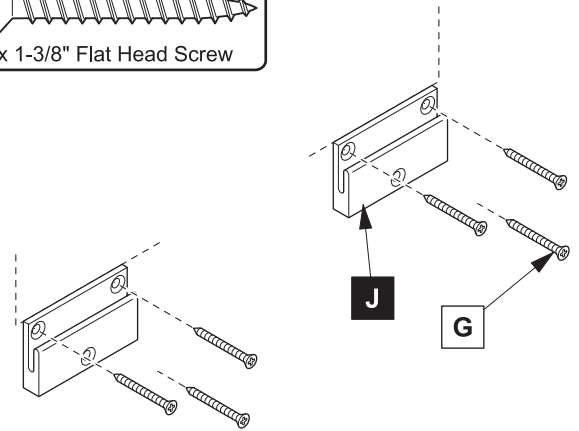

Vanity Back

NOTE: ALL DIMENSIONS & SPECIFICATIONS ARE APPROXIMATE AND SUBJECT TO CHANGE WITHOUT NOTICE.

TOOLS FOR ASSEMBLY

PARTS

NOTE: Only use anchors (J) if stud (2"x4" frame) is not available.

DRAWER REMOVAL & INSTALLATION

REMOVAL

INSTALLATION

1 Locate cabinet (C) & mark location

2 Install wall brackets (J)

IMPORTANT: Consult an expert for the proper screws/bolts to use when attaching to various wall constructions. Screws provided do not attach to all wall construction types.