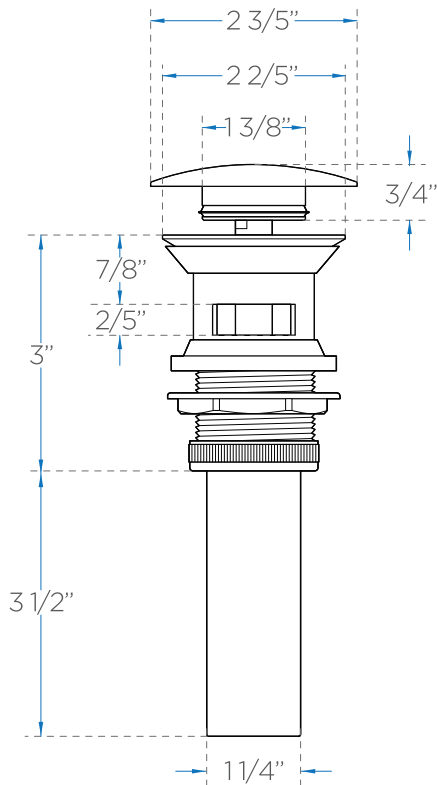

FPU1140

Pop-Up Drain With Overflow

side view

FEATURES:

- Chrome Finish
- Solid Brass Body
- 1 1/4" Drain Size
- With Overflow
- Cap Included

BOX DIMENSIONS: L8 1/2" W2 3/4" H2 7/8" G.W.0.09LB