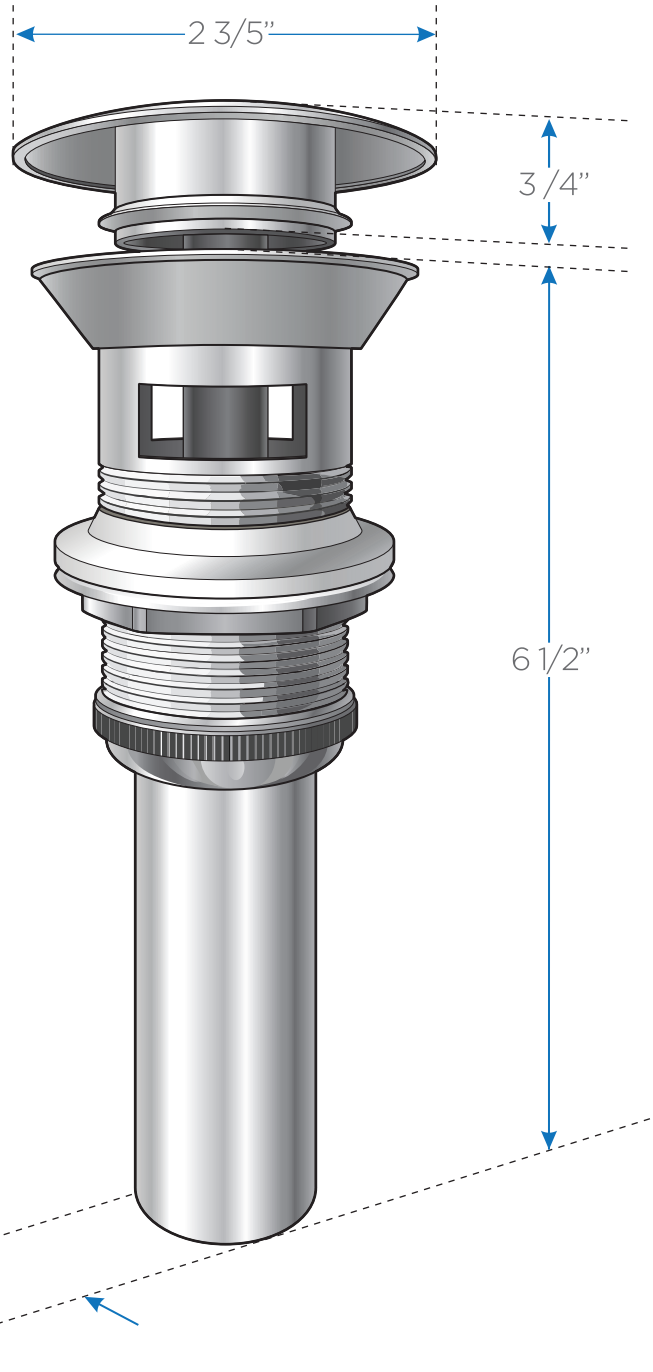

FPU1140

Pop-Up Drain With Overflow

side view

FEATURES:

- Chrome Finish
- Solid Brass Body
- 1 1/4" Drain Size
- With Overflow
- Cap Included

BOX DIMENSIONS: L8 1/2" W2 3/4" H2 7/8" G.W.0.09LB