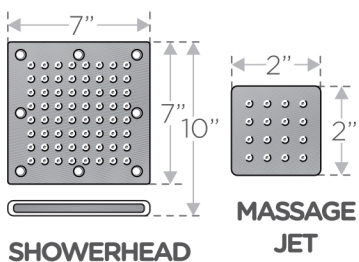

VERONA

FSP8006

Stainless Steel Thermostatic Shower Massage Panel with Waterfall Shower Option

front view

SPECIFICATIONS:

- 4 Separate Volume Controls
- Stainless Steel Body
- 7" Brass Adjustable Showerhead
- Rain & Waterfall Shower Feature
- 4 Brass Adjustable Square Massage Jets
- Brass Handheld Showerhead & Tub Spout
- Double Interlocked Durable Hose
- Limited 3 Year Warranty
- cUPC Certified Thermostatic Valve 

BOX DIMENSIONS: L62"W10"H7"G.W.28LB 