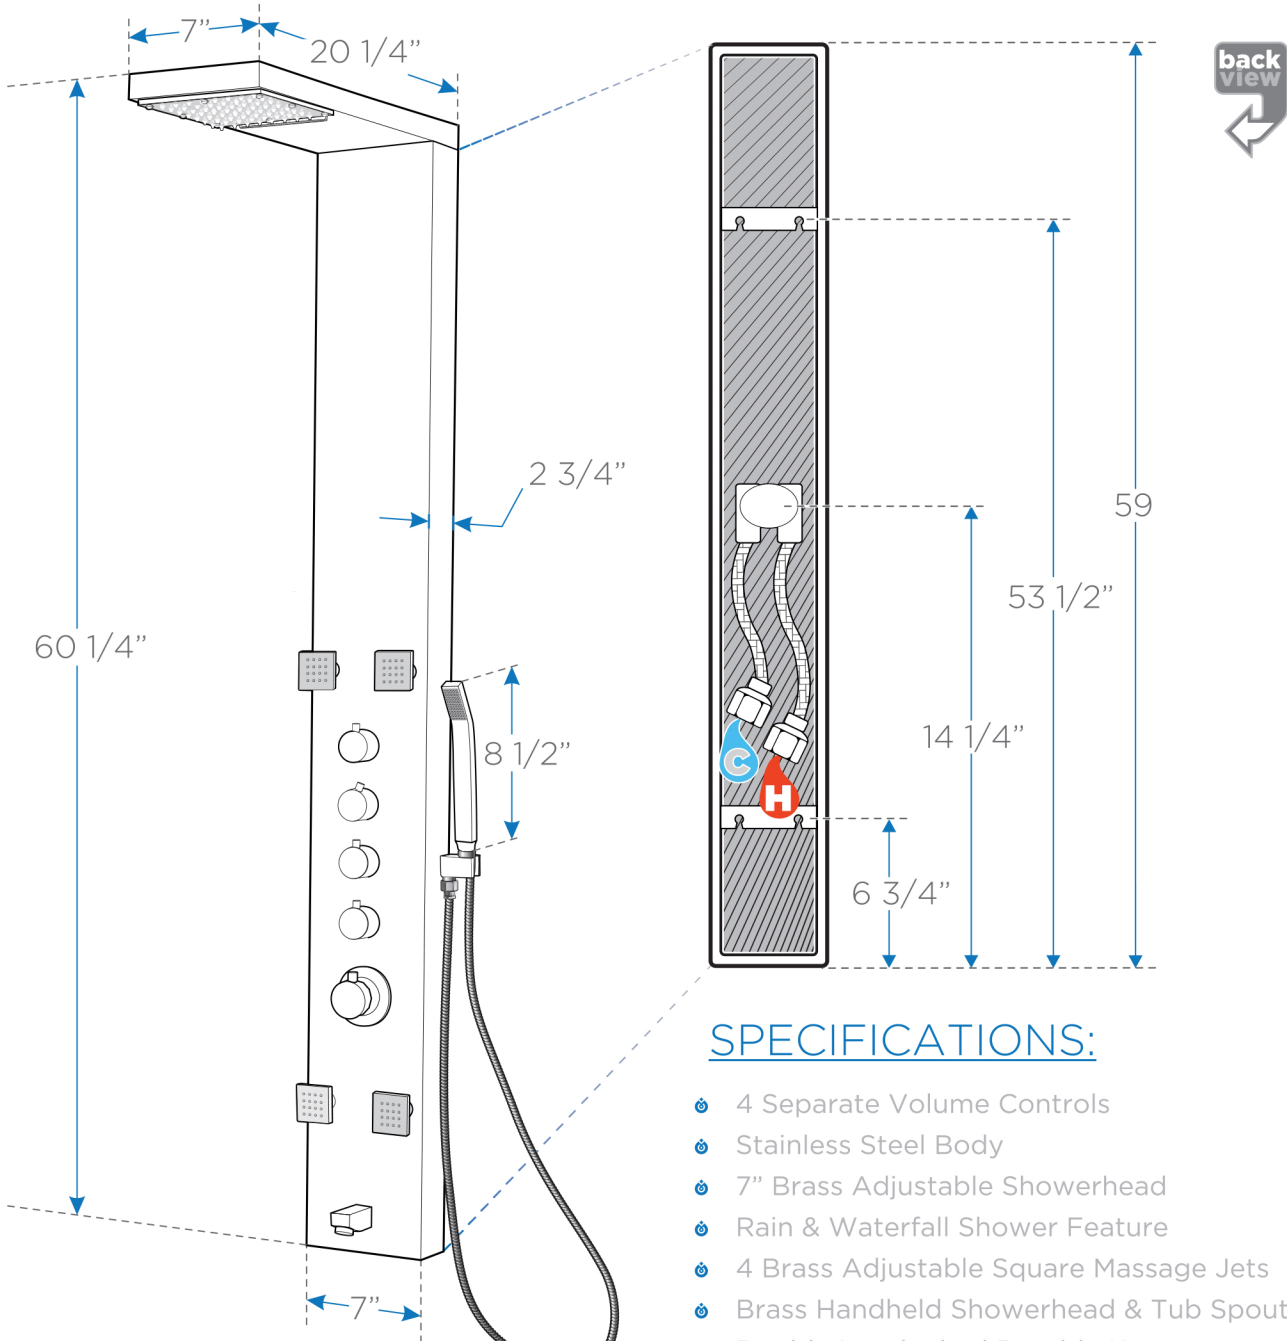

VERONA

FSP8006

Stainless Steel Thermostatic Shower Massage Panel with Waterfall Shower Option

front view

SPECIFICATIONS:

- 4 Separate Volume Controls
- Stainless Steel Body
- 7" Brass Adjustable Showerhead
- Rain & Waterfall Shower Feature
- 4 Brass Adjustable Square Massage Jets
- Brass Handheld Showerhead & Tub Spout
- Double Interlocked Durable Hose
- Limited 3 Year Warranty
- cUPC Certified Thermostatic Valve 

BOX DIMENSIONS: L62"W10"H7"G.W.28LB 