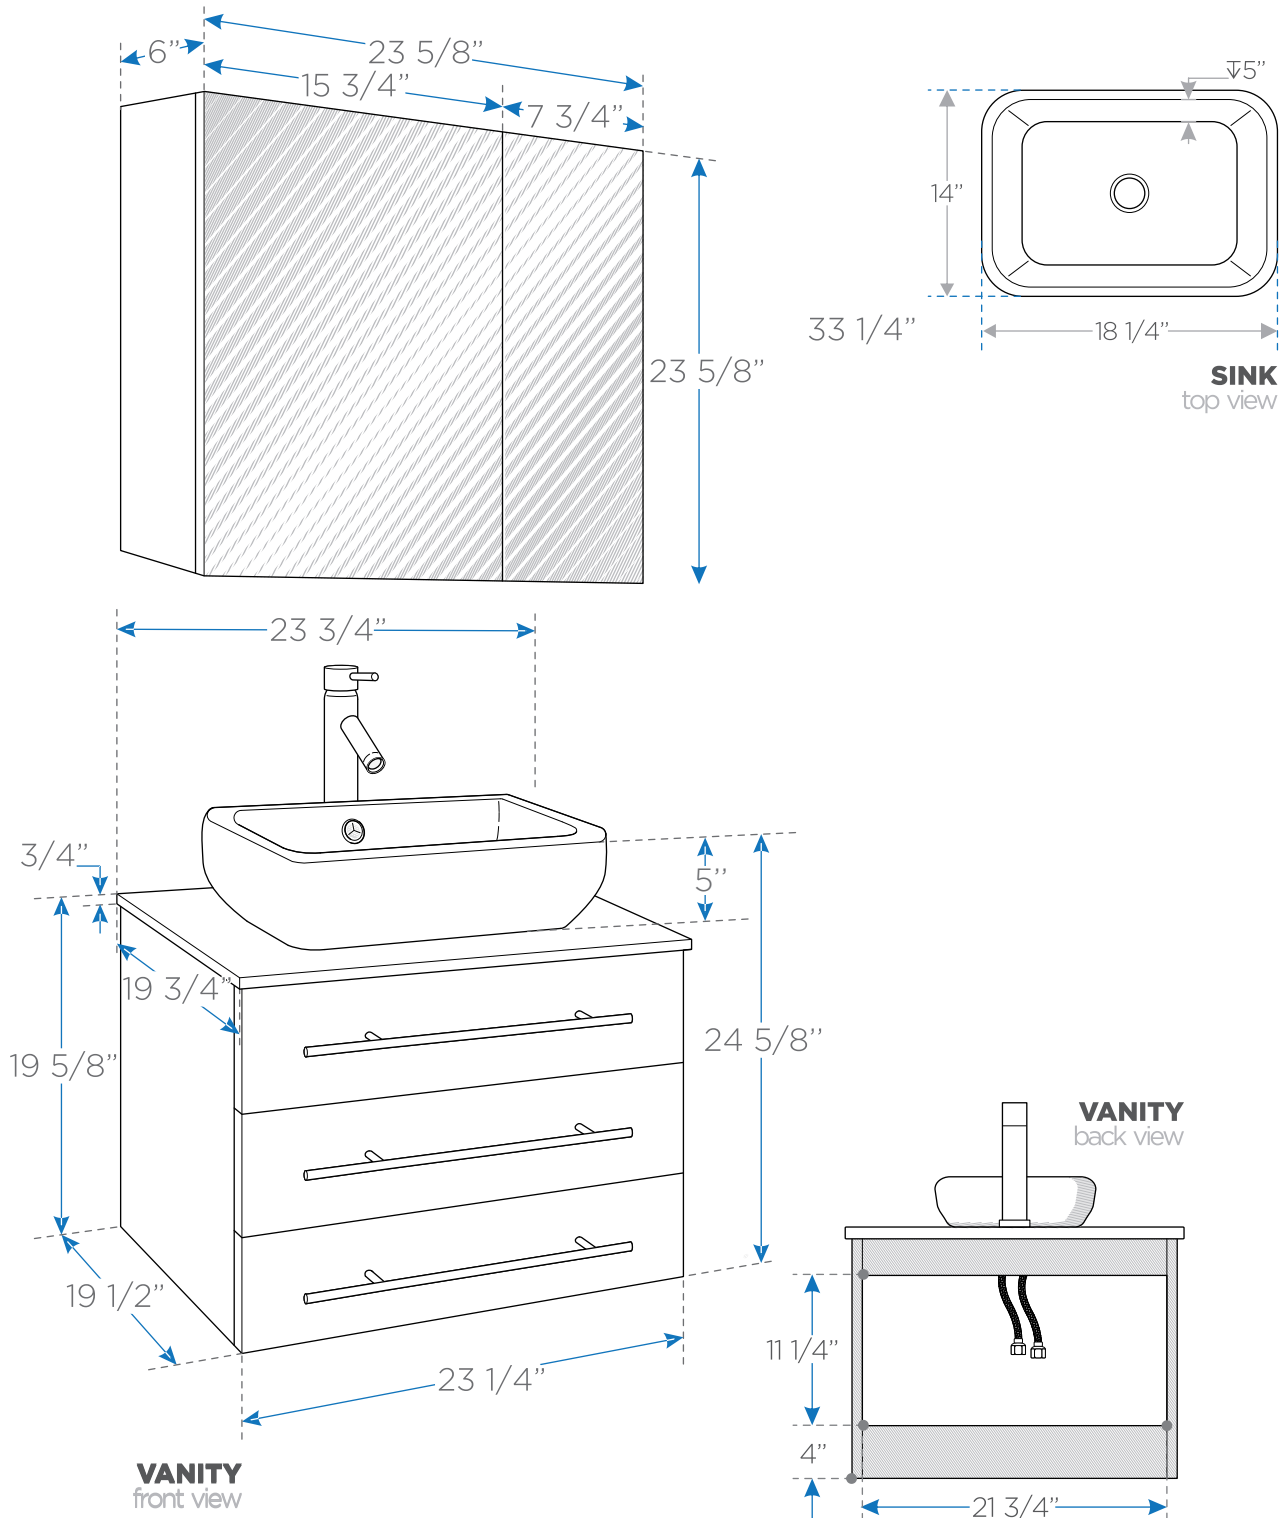

MODELLA

FVN6185

Modern Bathroom Vanity w/ Medicine Cabinet

BOX DIMENSIONS: L26" W31" H31" G.W.152LB