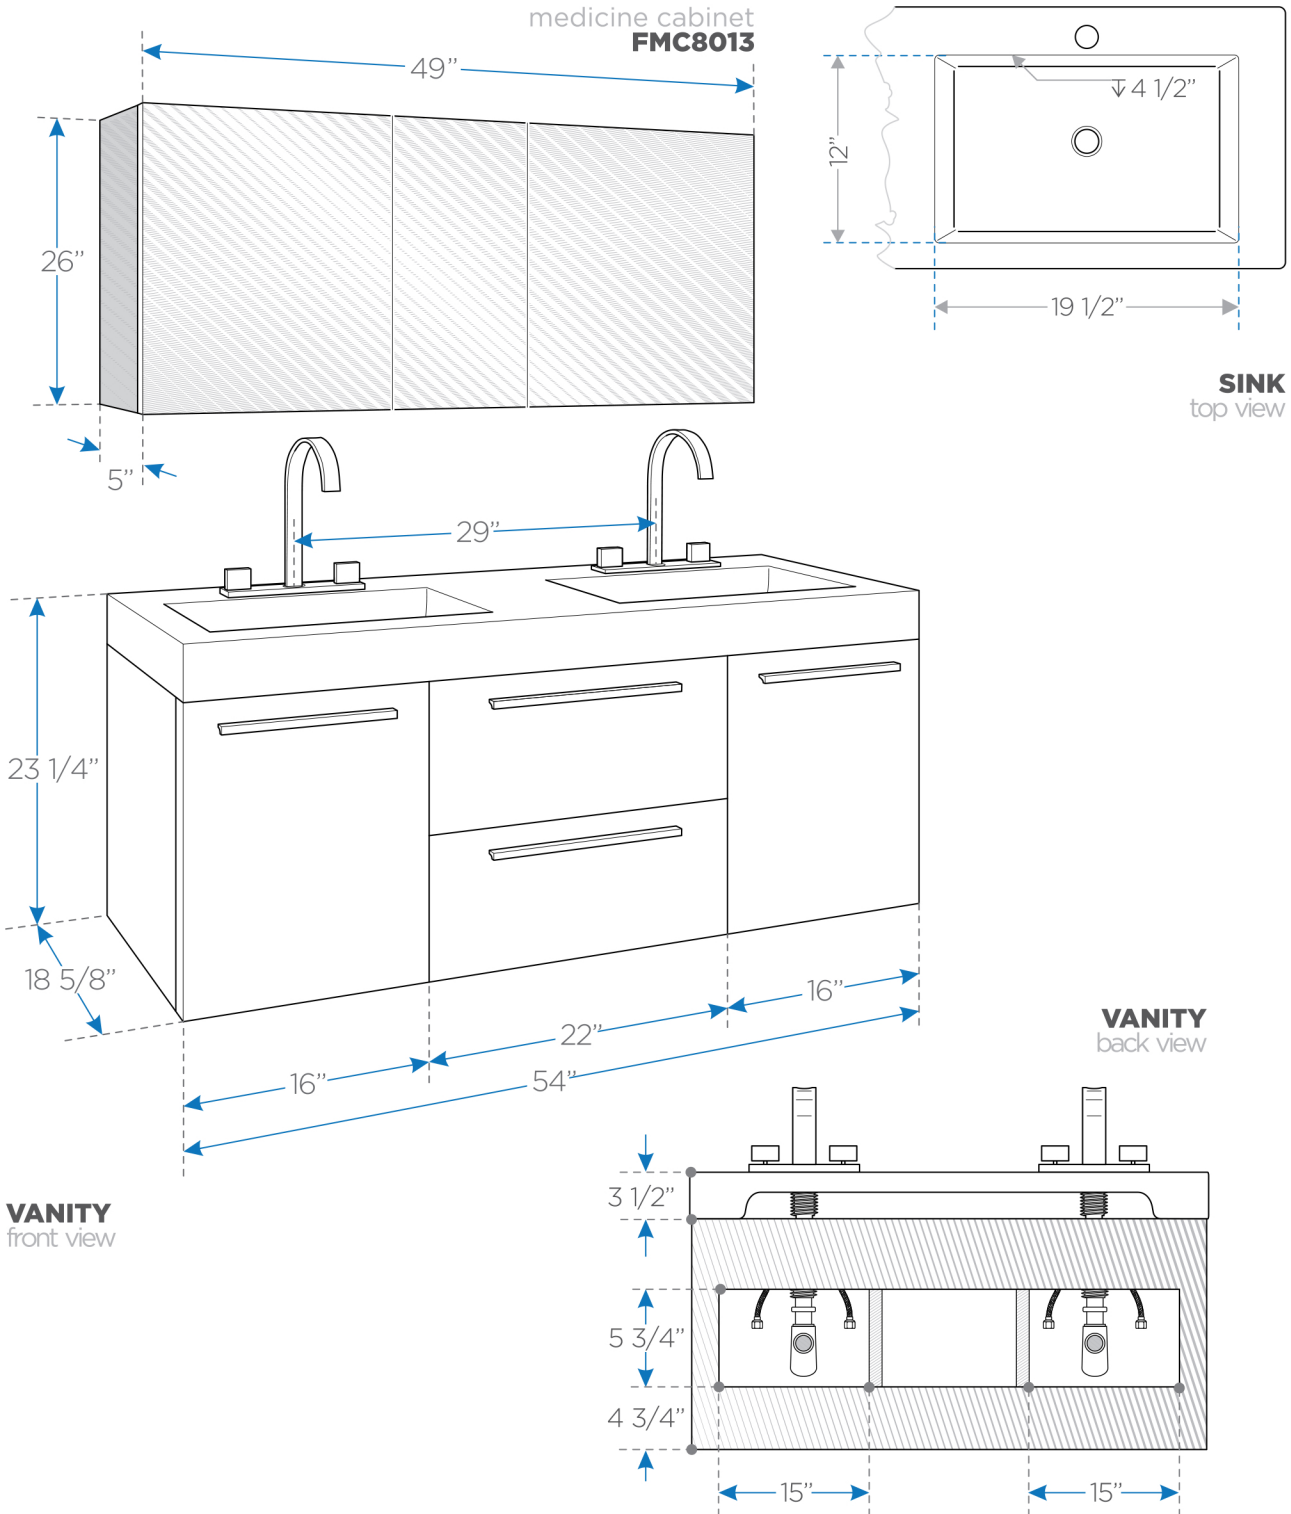

OPULENTO

FVN8013

Modern Double Sink Bathroom Vanity w/ Medicine Cabinet

BOX DIMENSIONS: L56 1/2" W30" H28 1/4" G.W.248LB