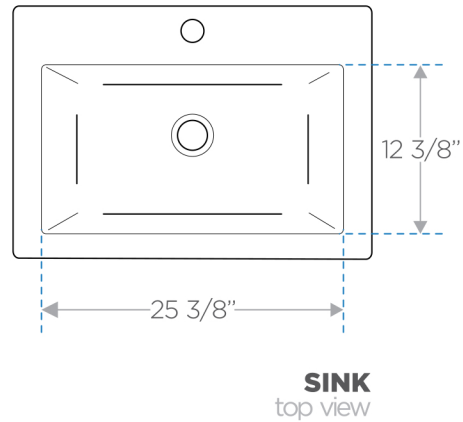

LIVELLO

FVN8030

30" Modern Bathroom Vanity w/ Medicine Cabinet

BOX DIMENSIONS: L31 1/2" W29" H38 3/4" G.W.213LB