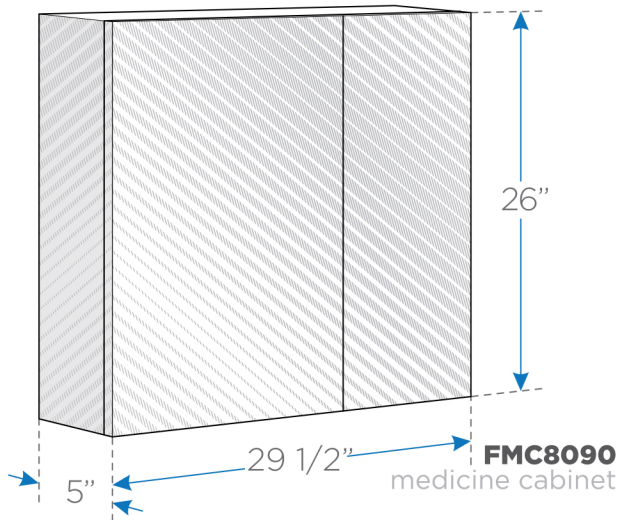

LIVELLO

FVN8030

30" Modern Bathroom Vanity w/ Medicine Cabinet

BOX DIMENSIONS: L31 1/2" W29" H38 3/4" G.W.213LB