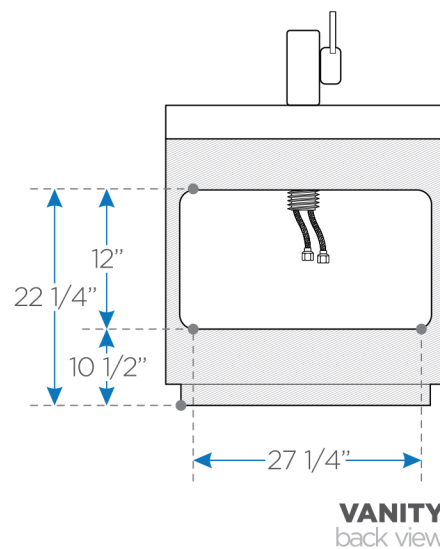

LIVELLO

FVN8030

30" Modern Bathroom Vanity w/ Medicine Cabinet

BOX DIMENSIONS: L31 1/2" W29" H38 3/4" G.W.213LB