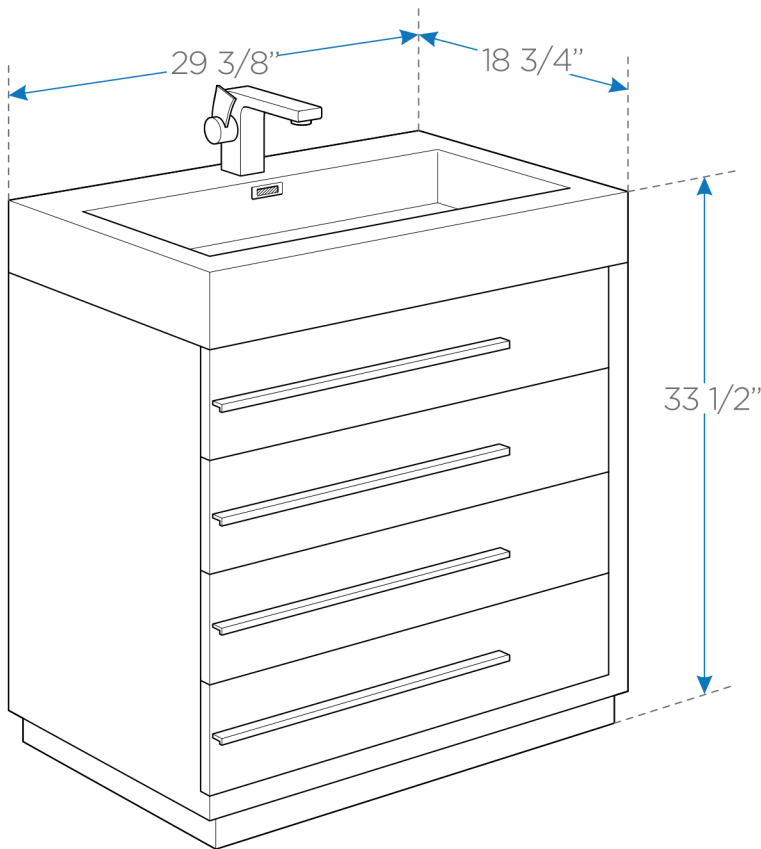

LIVELLO

FVN8030

30" Modern Bathroom Vanity w/ Medicine Cabinet

BOX DIMENSIONS: L31 1/2" W29" H38 3/4" G.W.213LB