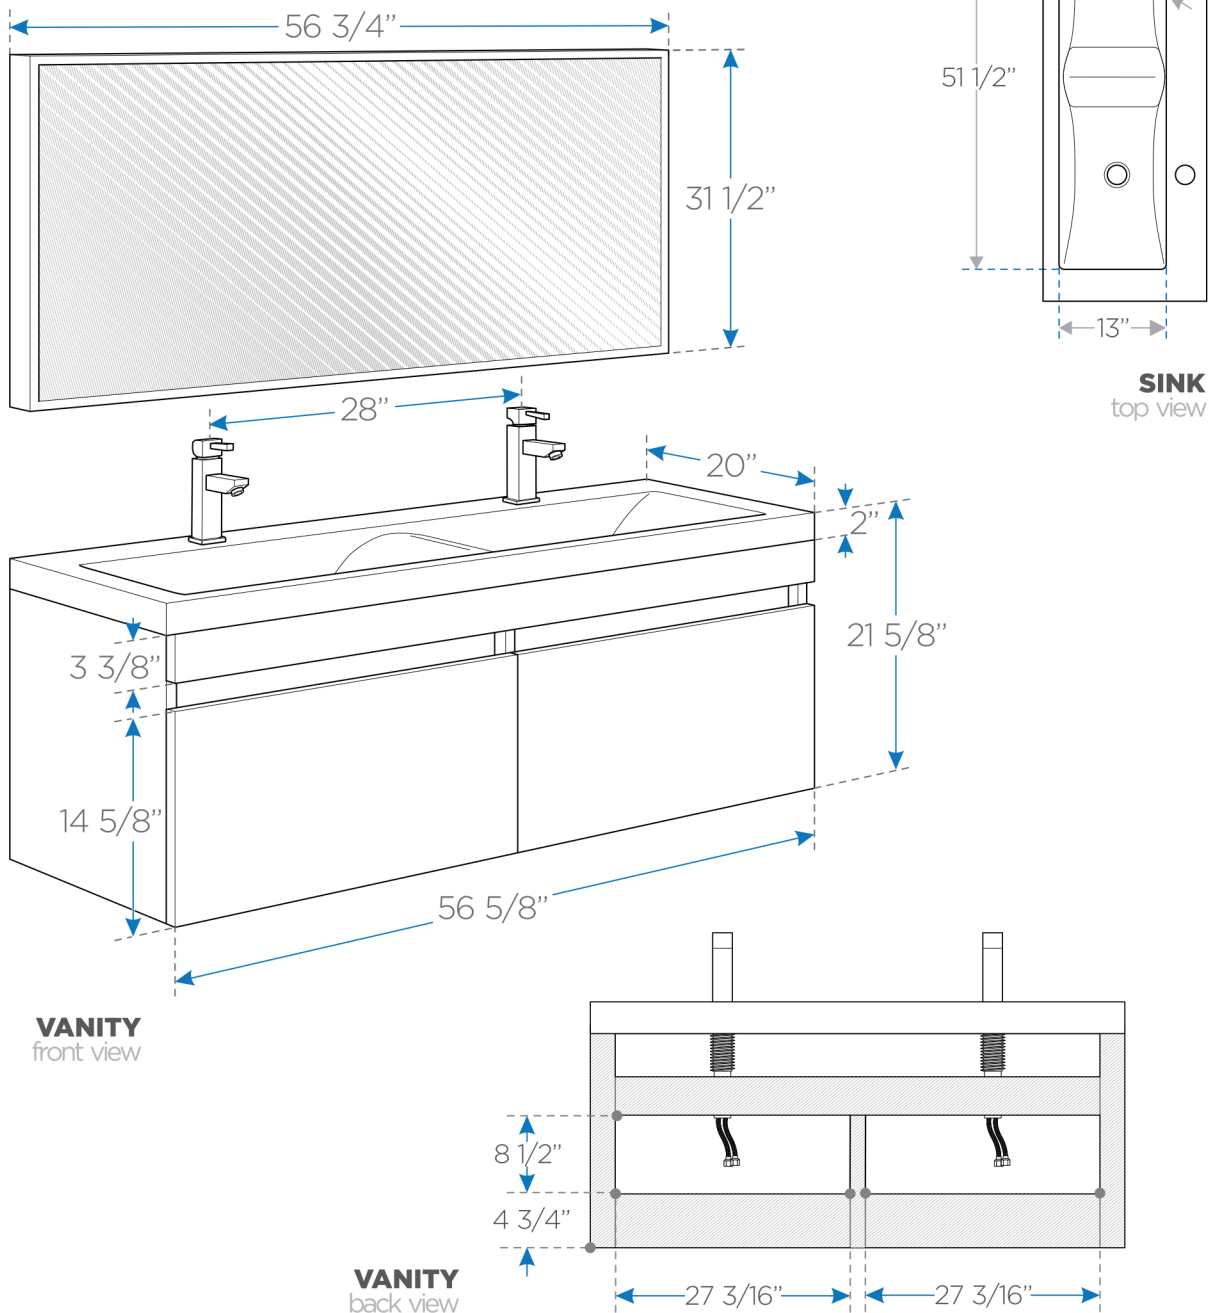

# LARGO

FVN8040

Modern Bathroom Vanity w/ Wavy Double Sinks

**BOX DIMENSIONS: L58 1/2" W26 1/2" H34 1/2" G.W.218LB**