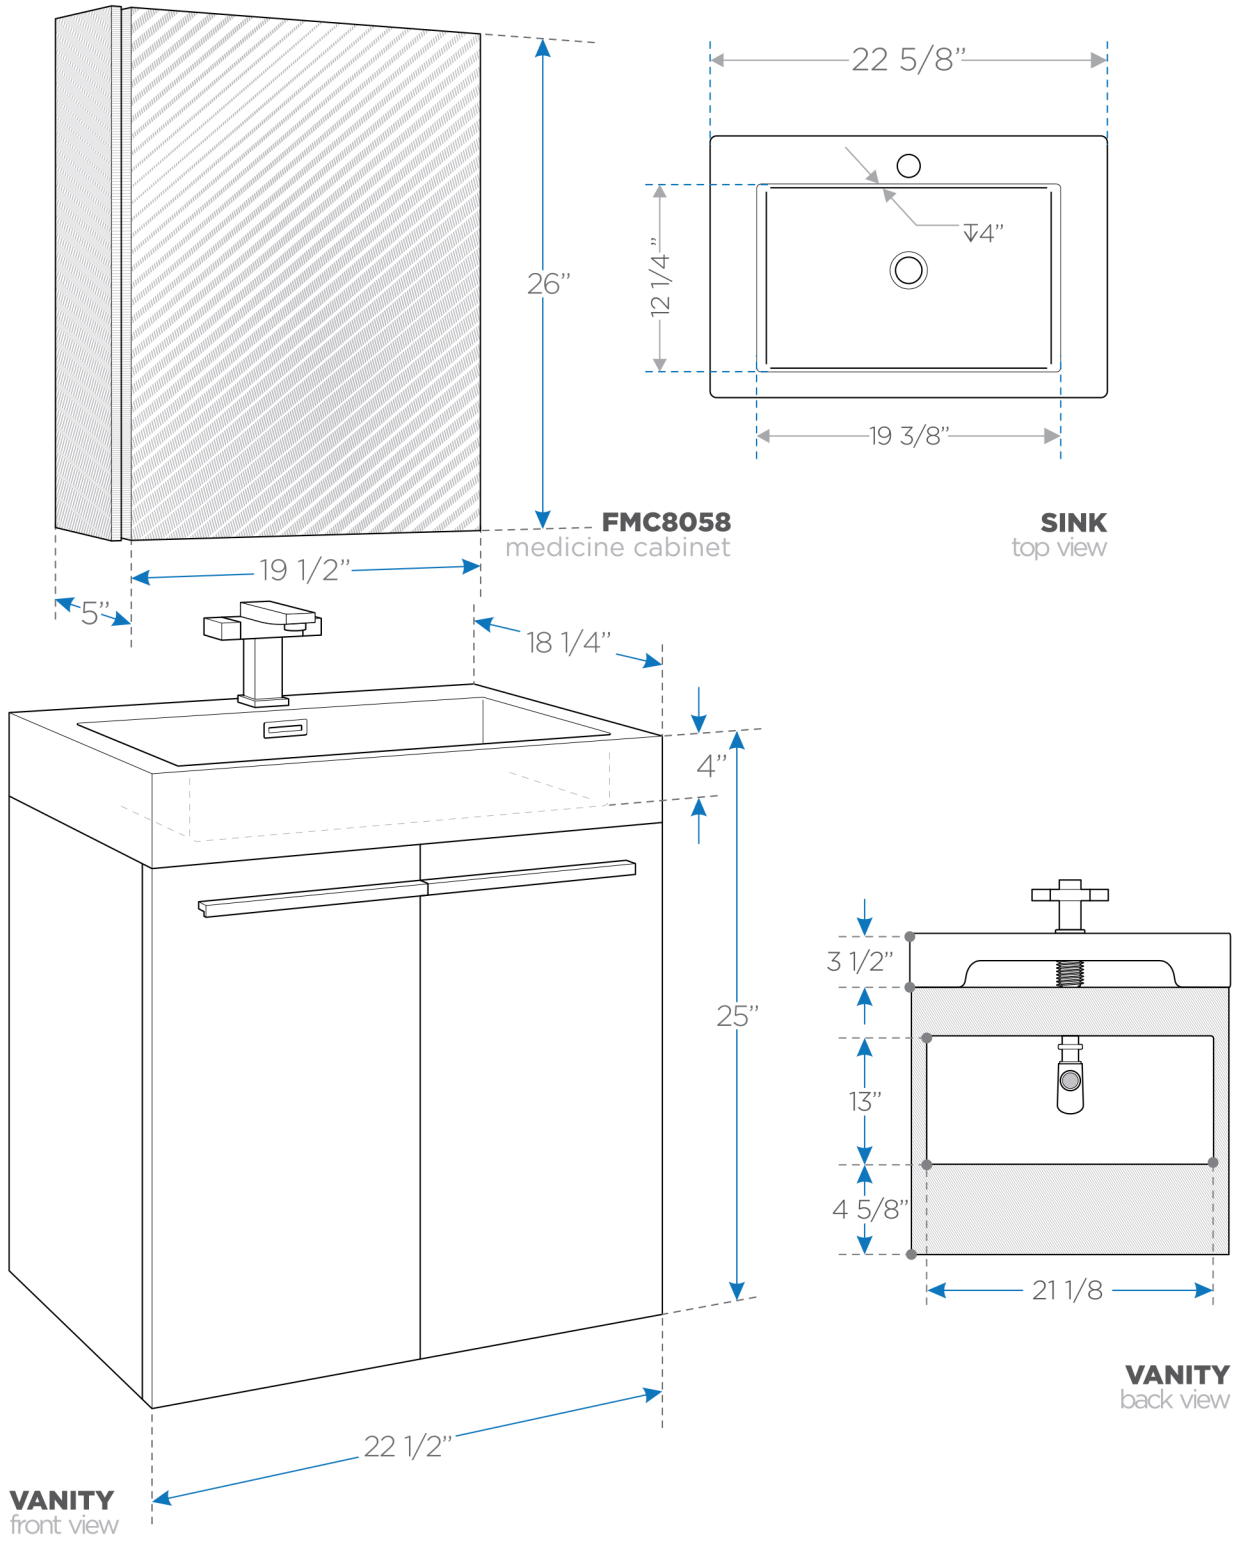

# ALTO

FVN8058

## Modern Bathroom Vanity w/ Medicine Cabinet

**BOX DIMENSIONS: L25" W20 3/4" H31 3/4" G.W.109LB**