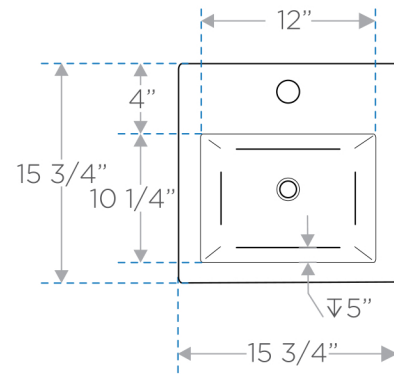

ALLIER

FVN8118

16" Modern Bathroom Vanity w/ Mirror

SINK
top view

VANITY
front view

VANITY
back view

BOX DIMENSIONS: L19" W27 1/2" H45 1/2" G.W.100LB