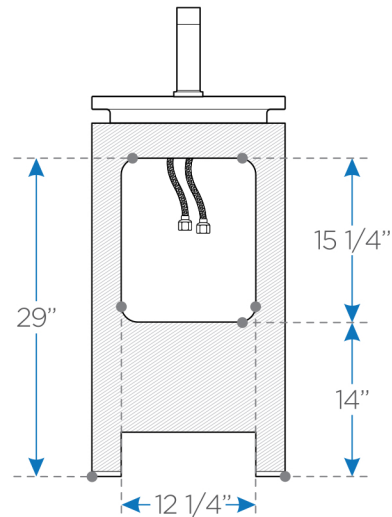

ALLIER

FVN8118

16" Modern Bathroom Vanity w/ Mirror

SINK
top view

VANITY
front view

VANITY
back view

BOX DIMENSIONS: L19" W27 1/2" H45 1/2" G.W.100LB