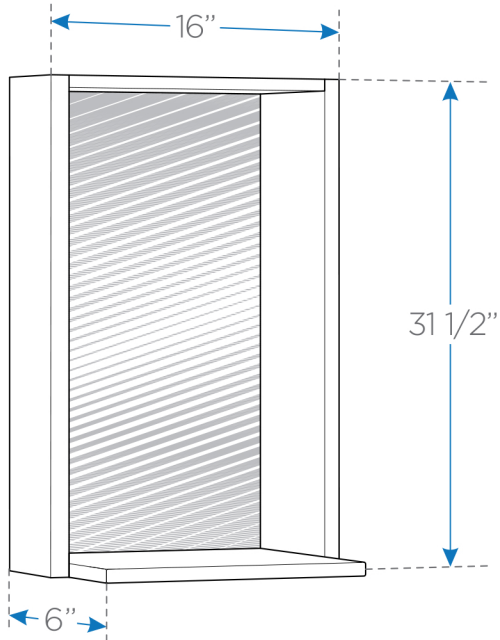

ALLIER

FVN8118

16" Modern Bathroom Vanity w/ Mirror

SINK
top view

VANITY
front view

VANITY
back view

BOX DIMENSIONS: L19" W27 1/2" H45 1/2" G.W.100LB