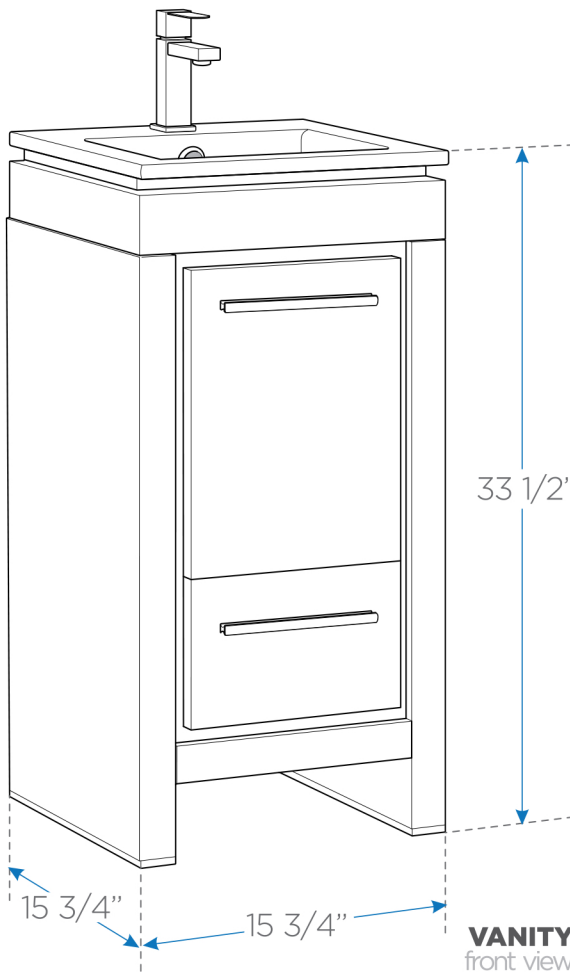

ALLIER

FVN8118

16" Modern Bathroom Vanity w/ Mirror

SINK
top view

VANITY
front view

VANITY
back view

BOX DIMENSIONS: L19" W27 1/2" H45 1/2" G.W.100LB