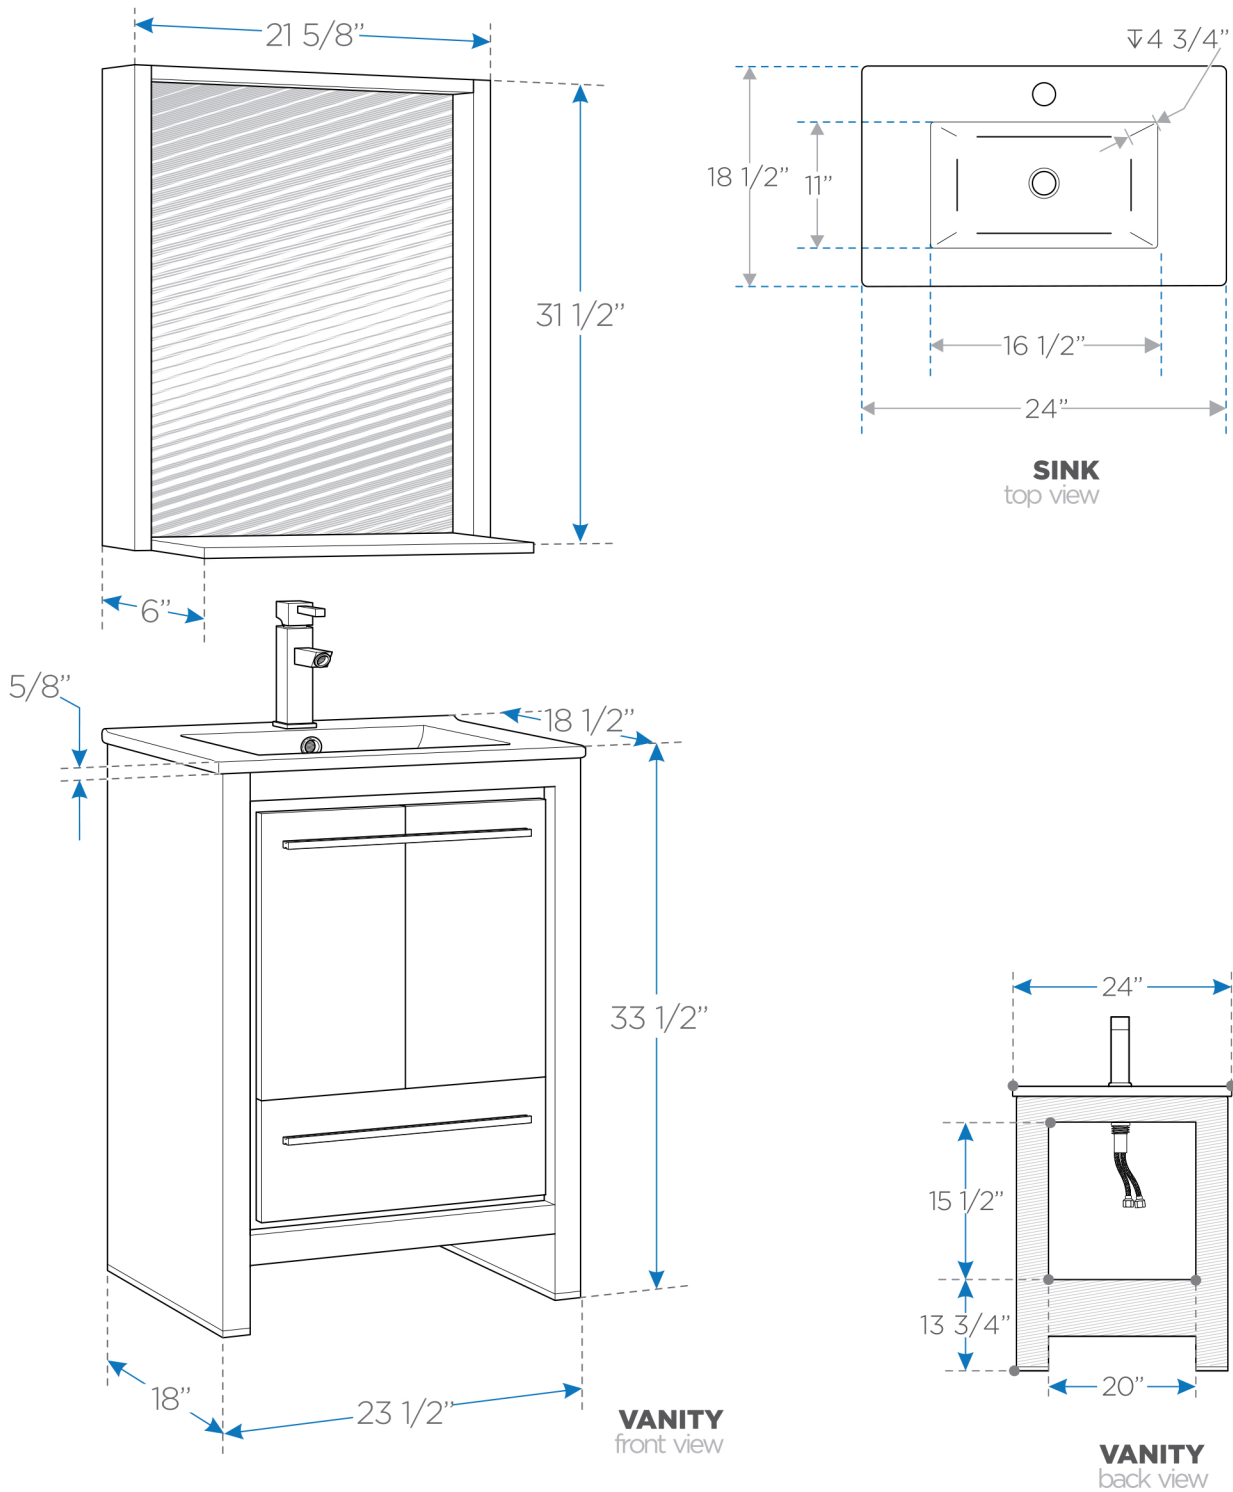

ALLIER

FVN8125

24" Modern Bathroom Vanity w/ Mirror

BOX DIMENSIONS: L26 1/2" W30" H45 1/2" G.W.125LB