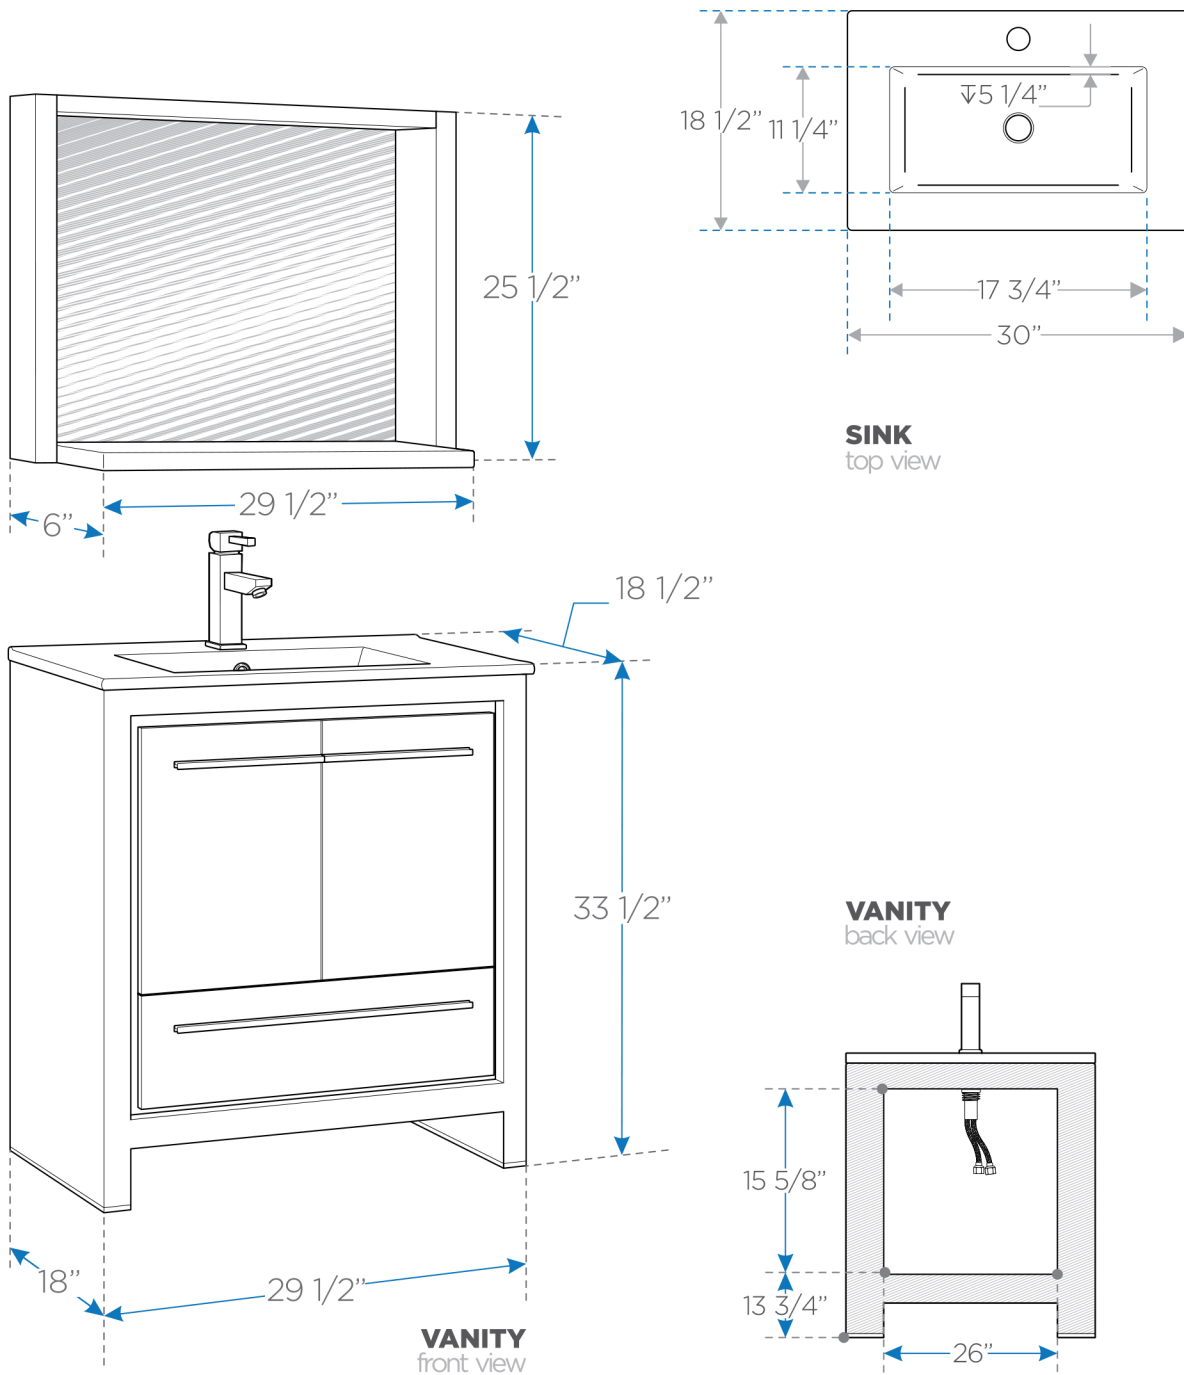

ALLIER

FVN8130

30" Modern Bathroom Vanity w/ Mirror

BOX DIMENSIONS: L32" W29 1/2" H46" G.W.145LB