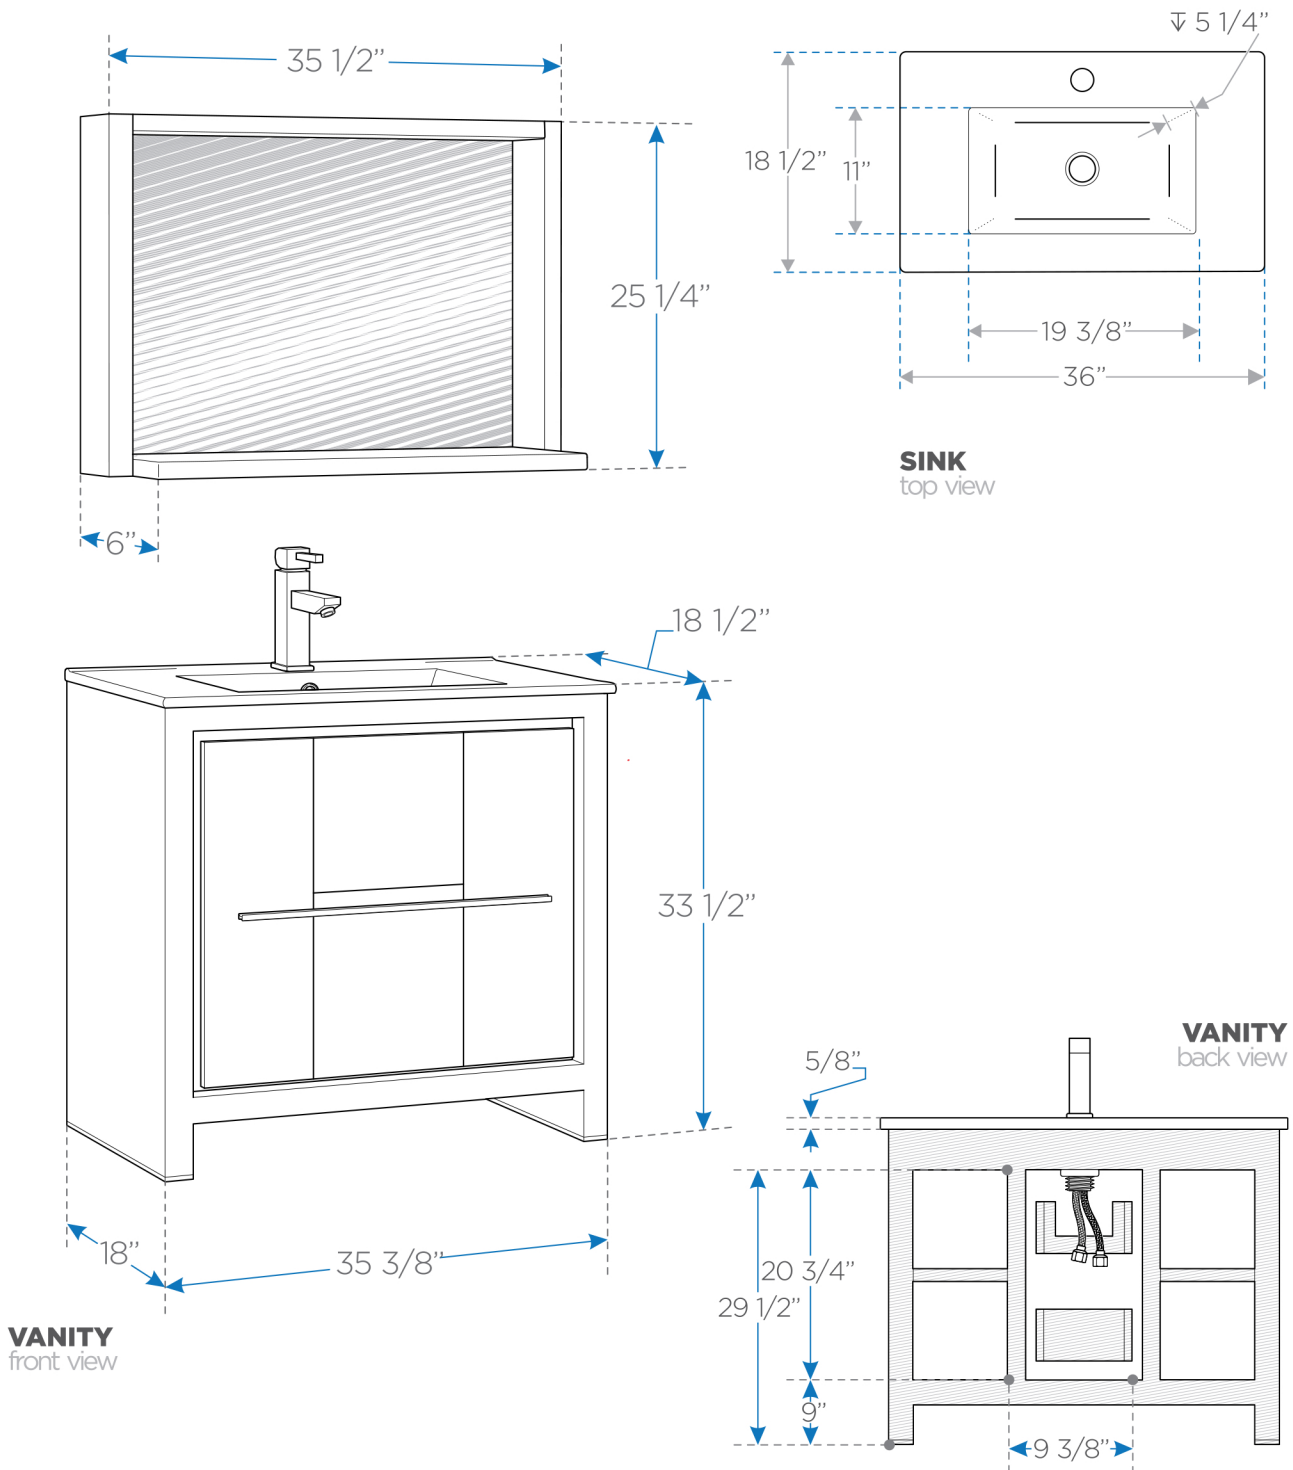

## 36" Modern Bathroom Vanity w/ Mirror

**BOX DIMENSIONS: L38" W29" H46" G.W.185LB**

**FRESCA®**

All dimensions and specifications are approximate and subject to change without notice.