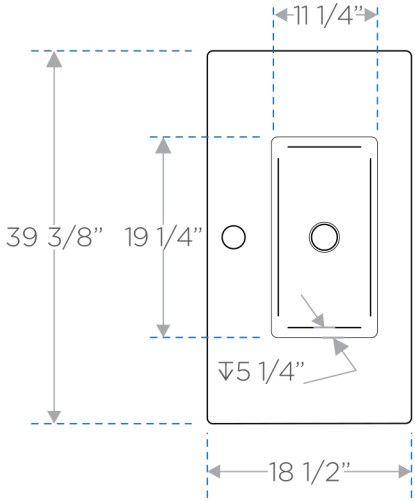

ALLIER

FVN8140

40" Modern Bathroom Vanity w/ Mirror

SINK
top view

VANITY
front view

VANITY
back view

BOX DIMENSIONS: L41 1/2" W29" H46" G.W.188LB