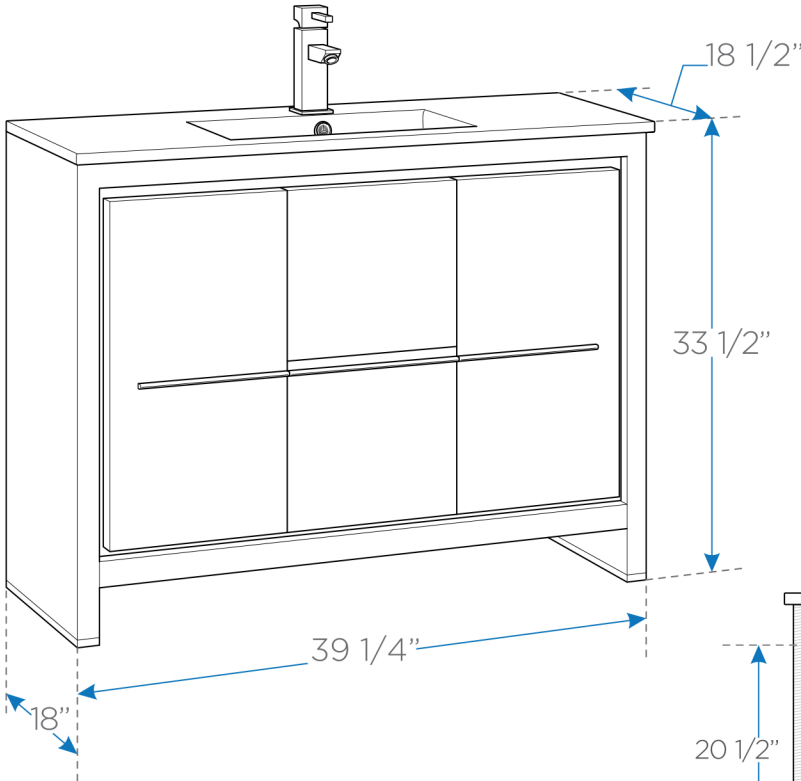

ALLIER

FVN8140

40" Modern Bathroom Vanity w/ Mirror

SINK
top view

VANITY
front view

VANITY
back view

BOX DIMENSIONS: L41 1/2" W29" H46" G.W.188LB