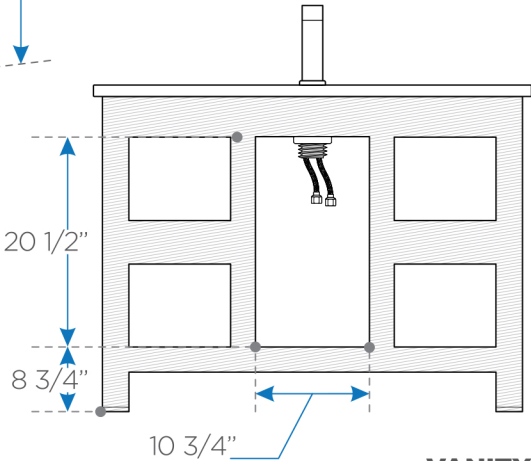

ALLIER

FVN8140

40" Modern Bathroom Vanity w/ Mirror

SINK
top view

VANITY
front view

VANITY
back view

BOX DIMENSIONS: L41 1/2" W29" H46" G.W.188LB