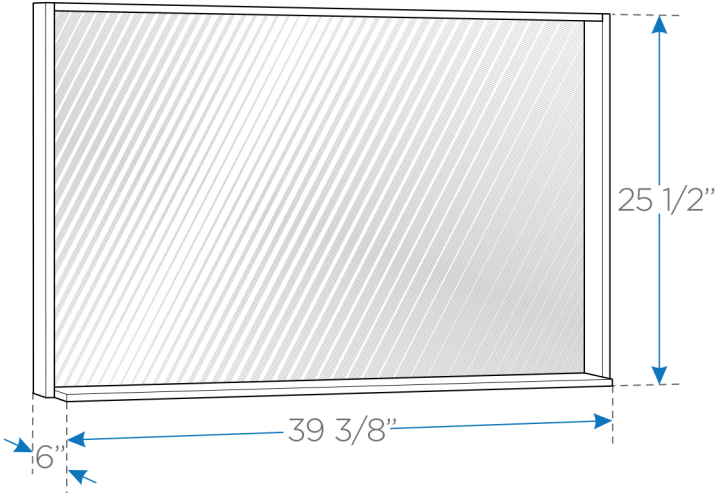

ALLIER

FVN8140

40" Modern Bathroom Vanity w/ Mirror

SINK
top view

VANITY
front view

VANITY
back view

BOX DIMENSIONS: L41 1/2" W29" H46" G.W.188LB