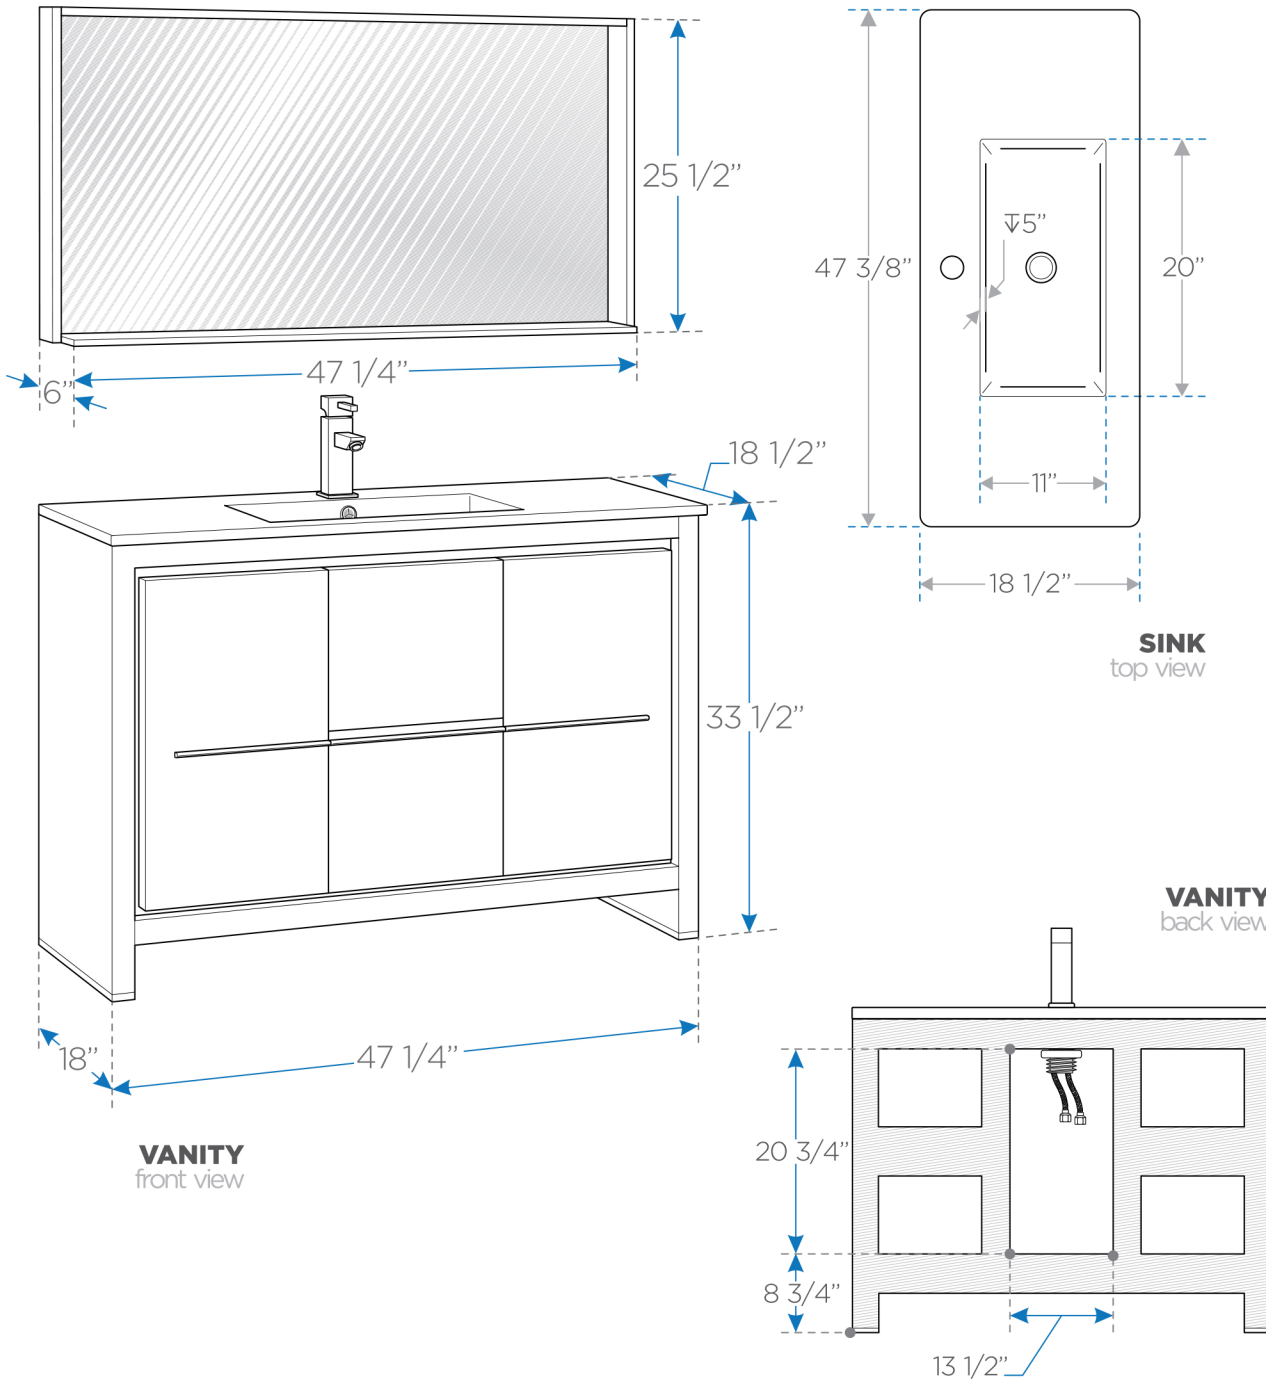

ALLIER

FVN8148

48" Modern Bathroom Vanity w/ Mirror

BOX DIMENSIONS: L50" W28 3/4" H46" G.W.220LB