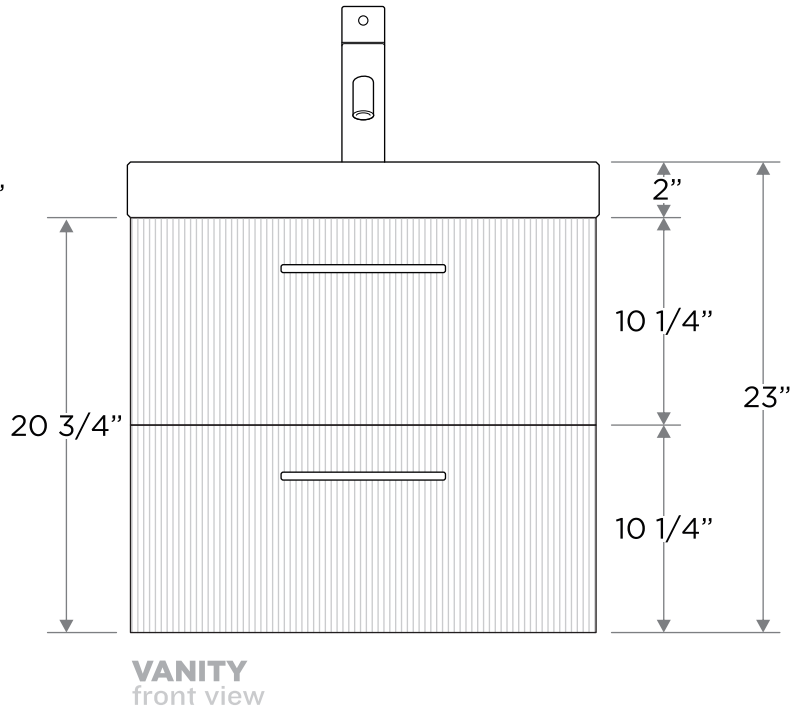

FVN8506HA

High Gloss Modern Bathroom Vanity

SPECIFICATION SHEET

FRESCA®

VANITY
side view

* ∇ = 7/8"

CABINET
back view

SINK
top view

VANITY
front view

* ∇ = Depth