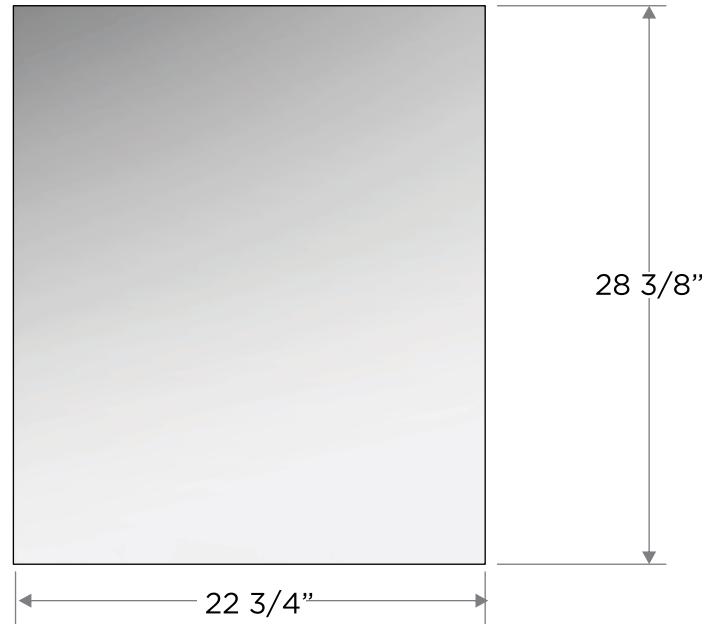

FVN8506HA

High Gloss Modern Bathroom Vanity

SPECIFICATION SHEET

FRESCA®

VANITY
side view

* ∇ = 7/8"

CABINET
back view

SINK
top view

VANITY
front view

* ∇ = Depth