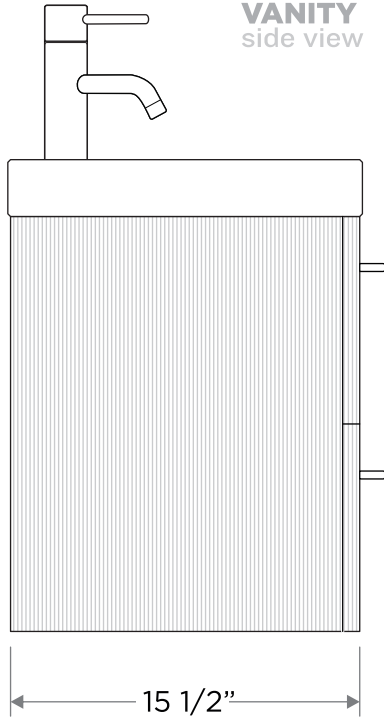

FVN8506HA

High Gloss Modern Bathroom Vanity

SPECIFICATION SHEET

FRESCA®

VANITY
side view

* ∇ = 7/8"

CABINET
back view

SINK
top view

VANITY
front view

* ∇ = Depth