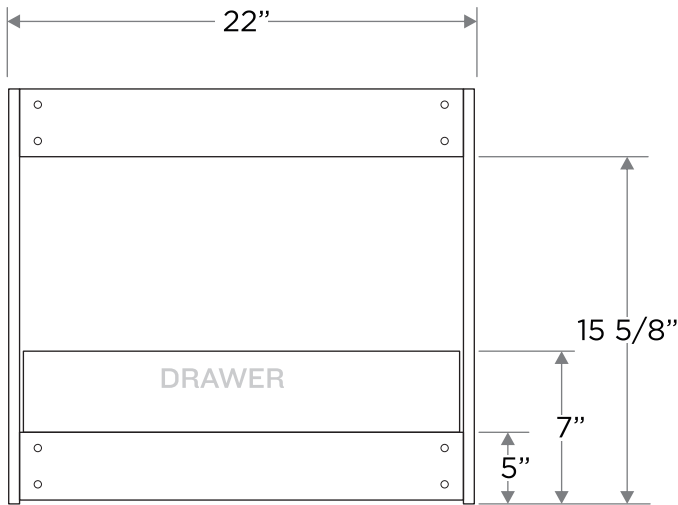

FVN8506HA

High Gloss Modern Bathroom Vanity

SPECIFICATION SHEET

FRESCA®

VANITY
side view

* ∇ = 7/8"

CABINET
back view

SINK
top view

VANITY
front view

* ∇ = Depth