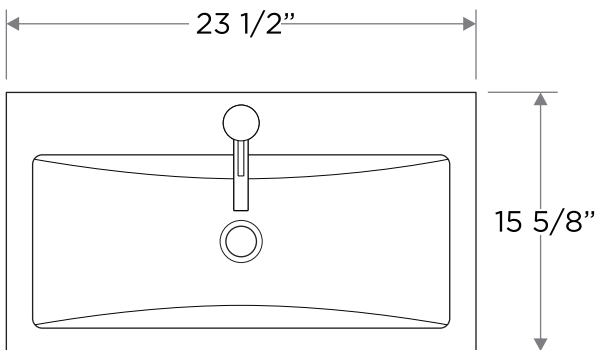

FVN8506HA

High Gloss Modern Bathroom Vanity

SPECIFICATION SHEET

FRESCA®

VANITY
side view

* ∇ = 7/8"

CABINET
back view

SINK
top view

VANITY
front view

* ∇ = Depth