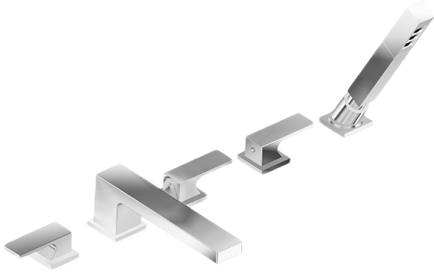

Available Finishes

- Polished Chrome
  G-11251-LM55B-PC
- Brushed Nickel
  G-11251-LM55B-BNI
- Polished Nickel
  G-11251-LM55B-PN
- Olive Bronze*
  G-11251-LM55B-OB*
- Brushed Gold*
  G-11251-LM55B-BAU*

* Special order finish- call for availability