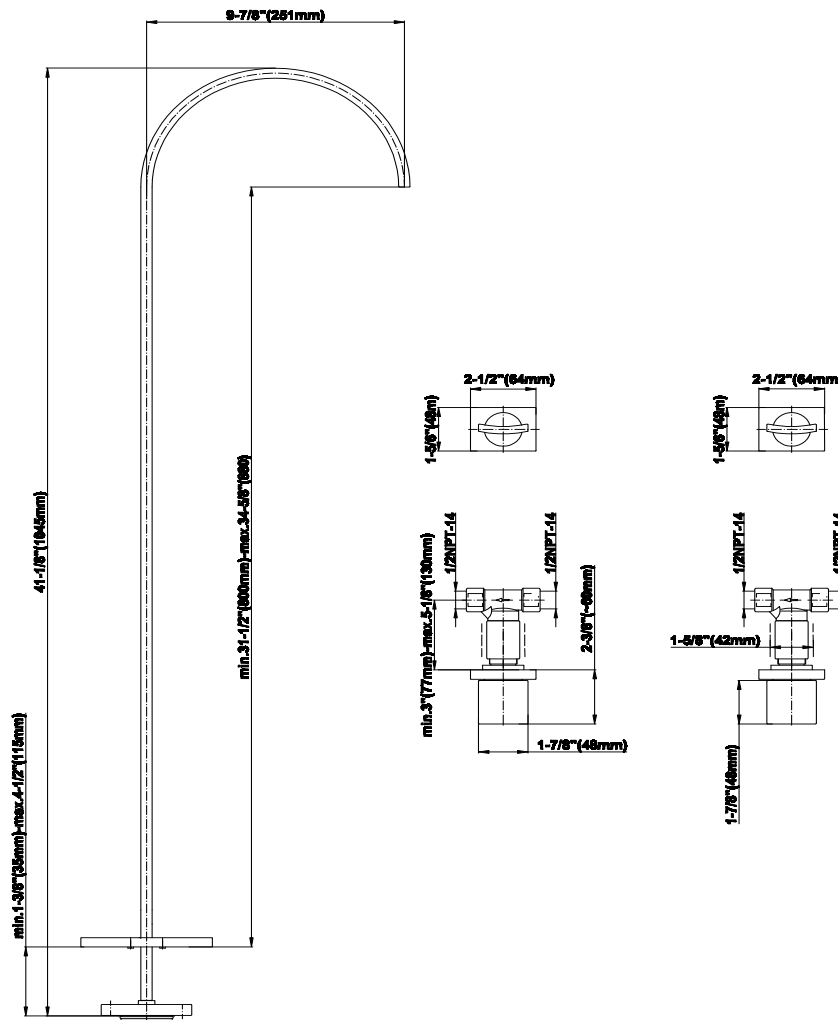

The measurements shown are for reference only. Products and specifications shown are subject to change without notice. Revised 10/2014

www.graff-faucets.com | phone: 800-954-4723