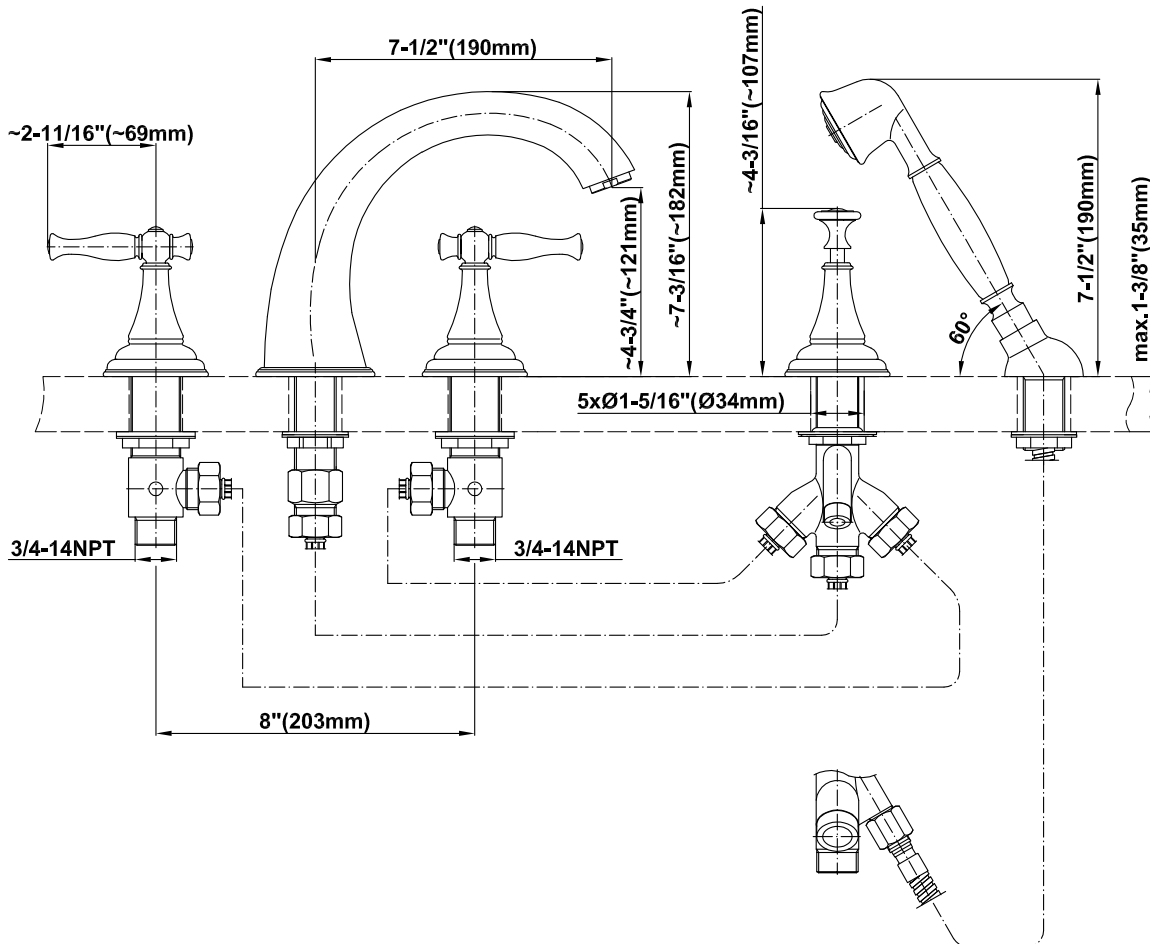

G-2451-LM22

Lauren Collection

Roman Tub Set (Rough and Trim)

GRAFF[®]
CUTTING EDGE DESIGN

Product Features

- 1-1/3" hole cutouts (x5)
- Aerated flow rate ~ 7 gpm @ 45 psi
- Deck-mounted handshower and diverter set included

- In-line pressure balancing valve G-1060

Warranty

- Limited lifetime warranty

For complete warranty information go to www.graff-faucets.com/en-nam/warranty

The measurements shown are for reference only. Products and specifications shown are subject to change without notice. Revised 07/2012.