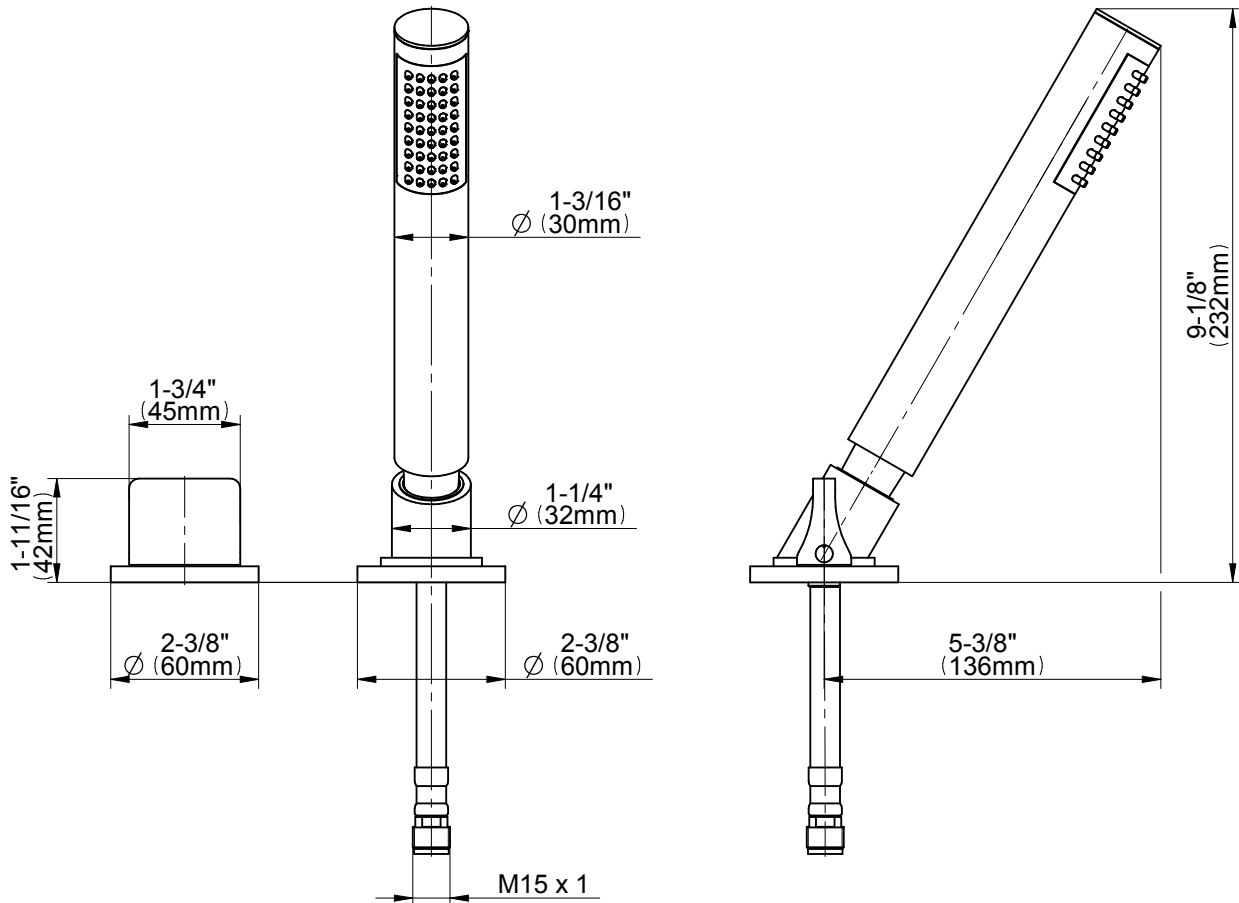

The measurements shown are for reference only. Products and specifications shown are subject to change without notice. Revised 07/2012.

www.graff-faucets.com | phone: 800-954-4723