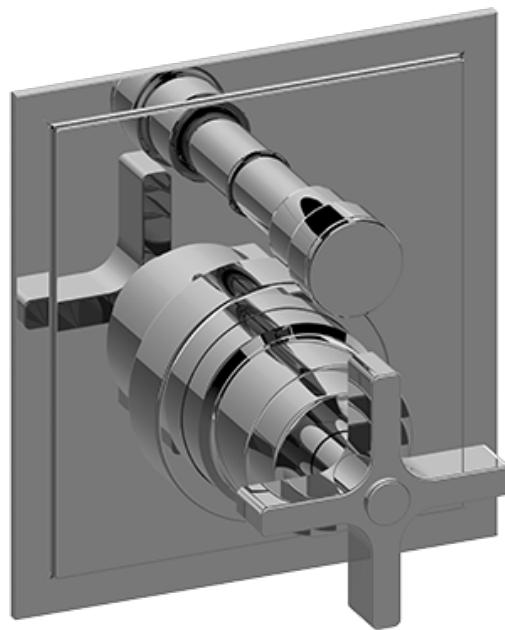

SHOWER
Pressure Balancing Shower
System - Shower with
Handshower
G-7285-C15S

GRAFF®

Information

- 1/2" pressure balance valve with diverter and trim
- 9" showerhead with 12" wall-mounted shower arm
- Showerhead features no-clog, easy-clean spray nozzles
- Handshower set with wall bracket and 59" hose (PVD finishes use 59" flex hose)
- Optional extension kit
- Flow rates: showerhead ≤ 1.8 max gpm, handshower ≤ 1.8 max gpm
- CALGreen

SHOWER
 Concealed Pressure Balancing
 Valve Rough w/Diverter
G-7055

Information

- Anti-scald protection
- 1/2" universal inlets/outlets with male threads
- Built-in service stops
- Push-button diverter
- For use with tub & shower configuration
- Supplied with protective plastic guard

Vintage Brushed Brass

Architectural White

G-7055

1/2" Rough Valve w/Diverter

Product Features

- Anti-scald protection
- 1/2" universal inlets/outlets with male threads
- Built-in service stops
- Push-button diverter
- For use with tub & shower configuration
- Supplied with protective plastic guard

www.graff-faucets.com | phone: 800-954-4723

SHOWER
 Finezza Pressure Balancing Valve
 Trim Plate with Handle and
 Diverter
G-7085-C15S-T

Information

- Single metal handle and decorative trim plate
- Includes push-button diverter
- Use with G-7055 Pressure Balancing rough valve