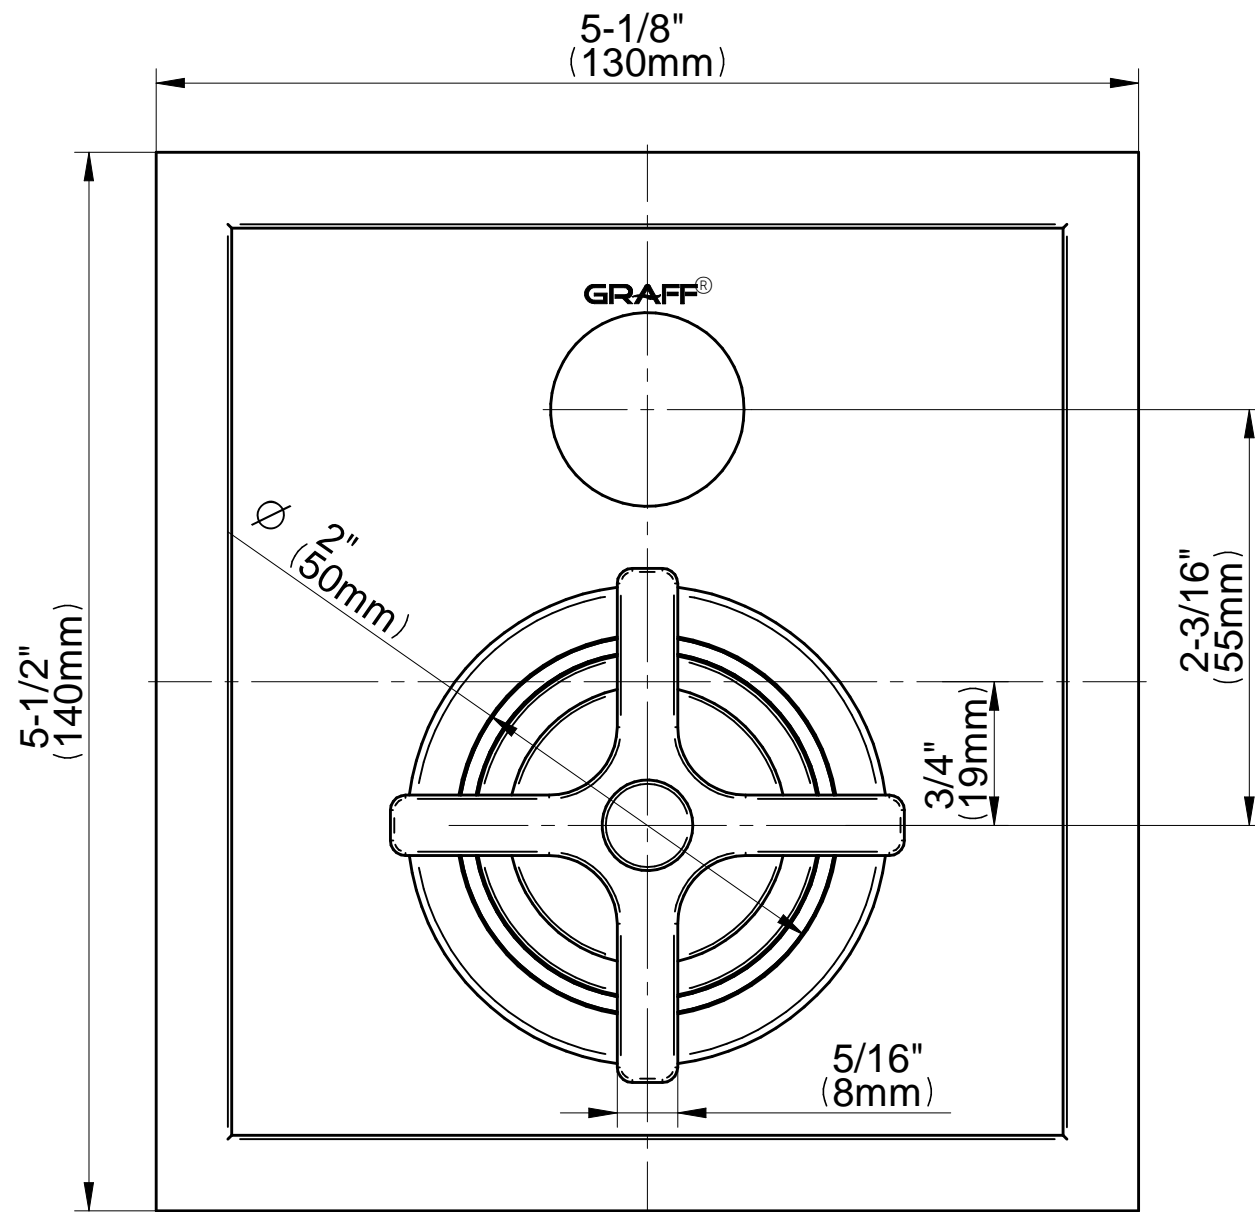

G-7085-C15S-T

FINEZZA UNO Series