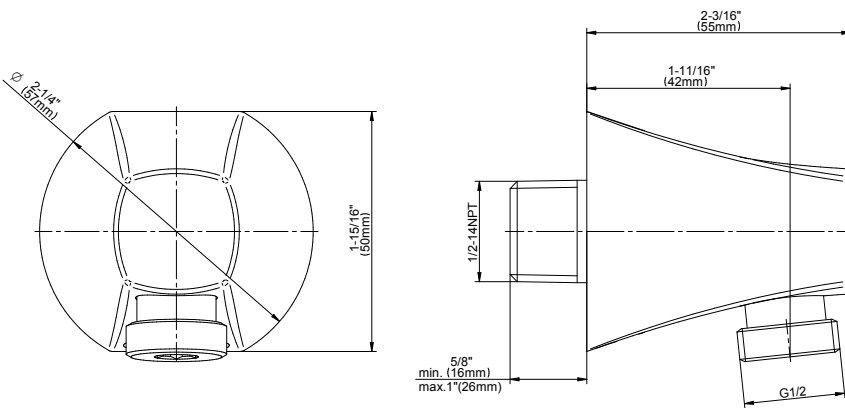

G-8653

Finezza DUE Collection
Finezza DUE Wall Supply Elbow

Product Features

- 1/2" NPT male thread inlet

Available Finishes

- Polished Chrome
  G-8653-PC
- Brushed Nickel
  G-8653-BNi
- Polished Nickel
  G-8653-PN
- Olive Bronze
  G-8653-OB
- Unfinished Brass*
  G-8653-UB*
- Gold*
  G-8653-AU*
- Brushed Gold*
  G-8653-BAU*

* Special order finish- call for availability

Warranty

- Limited lifetime warranty

For complete warranty information go to <https://www.graff-faucets.com/en/info/faqs>

The measurements shown are for reference only. Products and specifications shown are subject to change without notice. Revised 5/2018.

www.graff-designs.com | phone: 800-954-4723