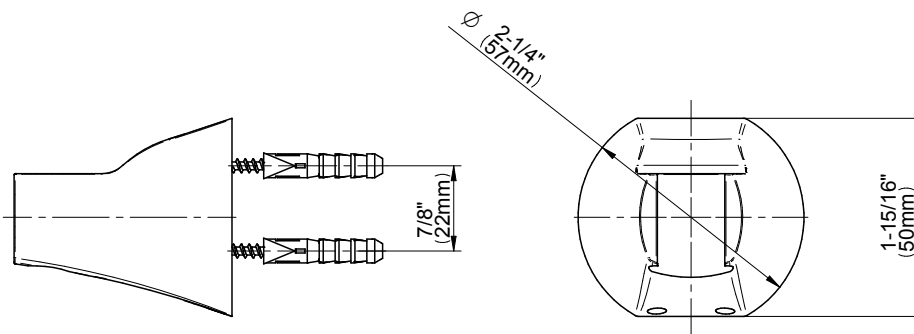

The measurements shown are for reference only. Products and specifications shown are subject to change without notice. Revised 5/2018.

www.graff-designs.com | phone: 800-954-4723