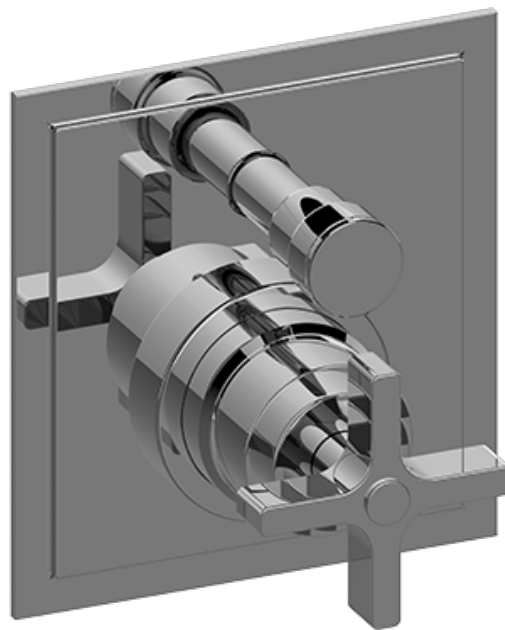

SHOWER
 Concealed Pressure Balancing
 Valve Rough w/Diverter
G-7055

Information

- Anti-scald protection
- 1/2" universal inlets/outlets with male threads
- Built-in service stops
- Push-button diverter
- For use with tub & shower configuration
- Supplied with protective plastic guard

Vintage Brushed Brass

Architectural White

G-7055

1/2" Rough Valve w/Diverter

Product Features

- Anti-scald protection
- 1/2" universal inlets/outlets with male threads
- Built-in service stops
- Push-button diverter
- For use with tub & shower configuration
- Supplied with protective plastic guard

www.graff-faucets.com | phone: 800-954-4723

SHOWER
 Finezza Pressure Balancing Valve
 Trim Plate with Handle and
 Diverter
G-7085-C15S-T

Information

- Single metal handle and decorative trim plate
- Includes push-button diverter
- Use with G-7055 Pressure Balancing rough valve