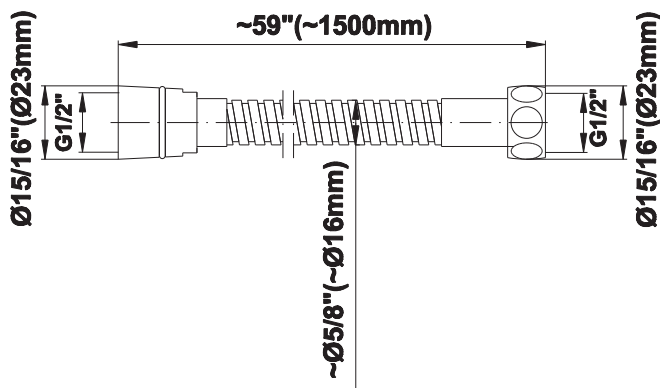

### **Information**

- Handshower w/wall bracket and integrated wall supply elbow
- 59" long shower hose
- Includes contemporary handshower - G-8704
- Handshower flow rate  $\leq 1.5$  max gpm
- Includes internal backflow preventer
- CALGreen

SHOWER  
59" Shower Hose  
**G-8605**

---

**GRAFF**<sup>®</sup>

\* Special order finish- call for availability

SHOWER  
Handshower Wall Bracket with  
Integrated Wall Supply Elbow  
**G-8618**

---

**GRAFF®**

**Information**

- Solid brass construction
- 1/2" NPT female inlet thread