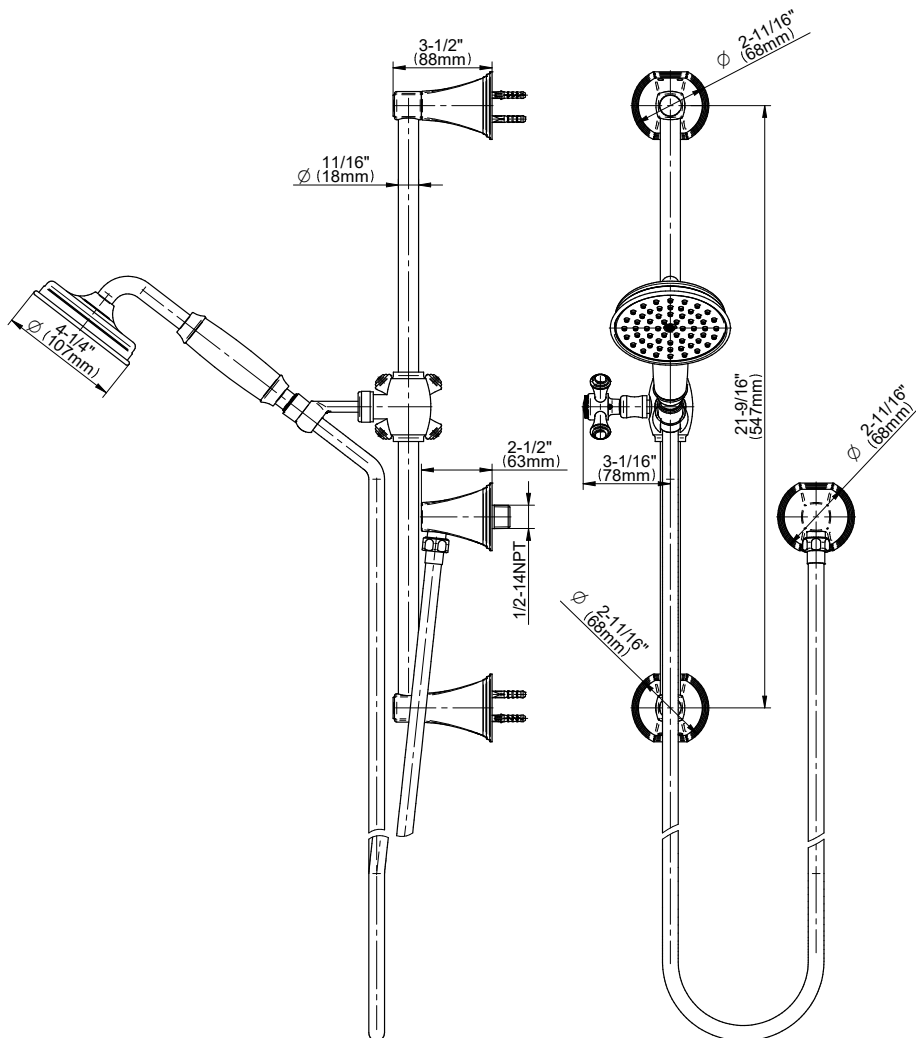

The measurements shown are for reference only. Products and specifications shown are subject to change without notice. Revised 01/2017

www.graff-faucets.com | phone: 800-954-4723