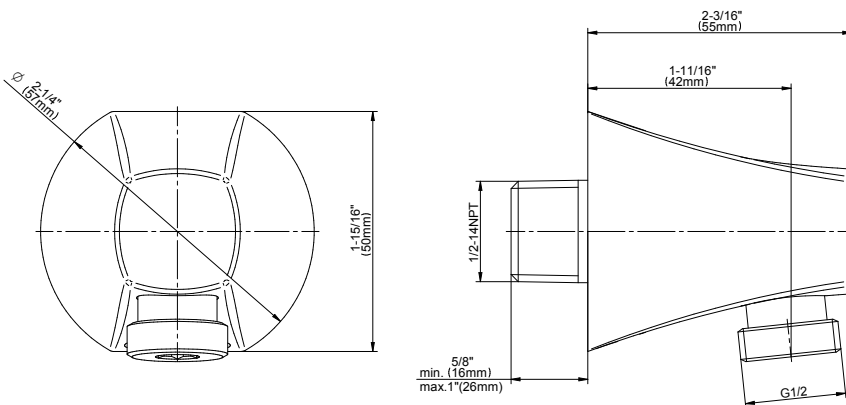

G-8653

Finezza DUE Collection
Finezza DUE Wall Supply Elbow

Product Features

- 1/2" NPT male thread inlet

Available Finishes

- Polished Chrome
  G-8653-PC
- Brushed Nickel
  G-8653-BNi
- Polished Nickel
  G-8653-PN
- Olive Bronze
  G-8653-OB
- Unfinished Brass*
  G-8653-UB*
- Gold*
  G-8653-AU*
- Brushed Gold*
  G-8653-BAU*

* Special order finish- call for availability

Warranty

- Limited lifetime warranty

For complete warranty information go to <https://www.graff-faucets.com/en/info/faqs>

The measurements shown are for reference only. Products and specifications shown are subject to change without notice. Revised 5/2018.

www.graff-designs.com | phone: 800-954-4723