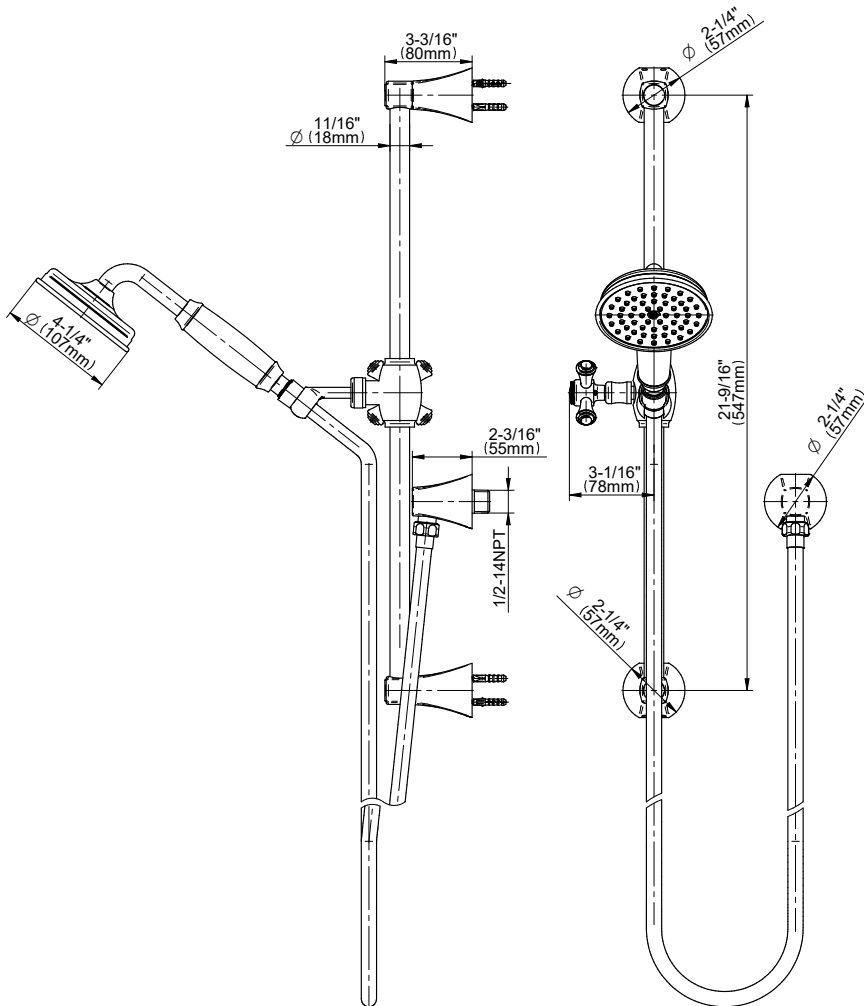

Warranty

- Limited lifetime warranty

For complete warranty information go to: www.graff-faucets.com/en/info/faqs