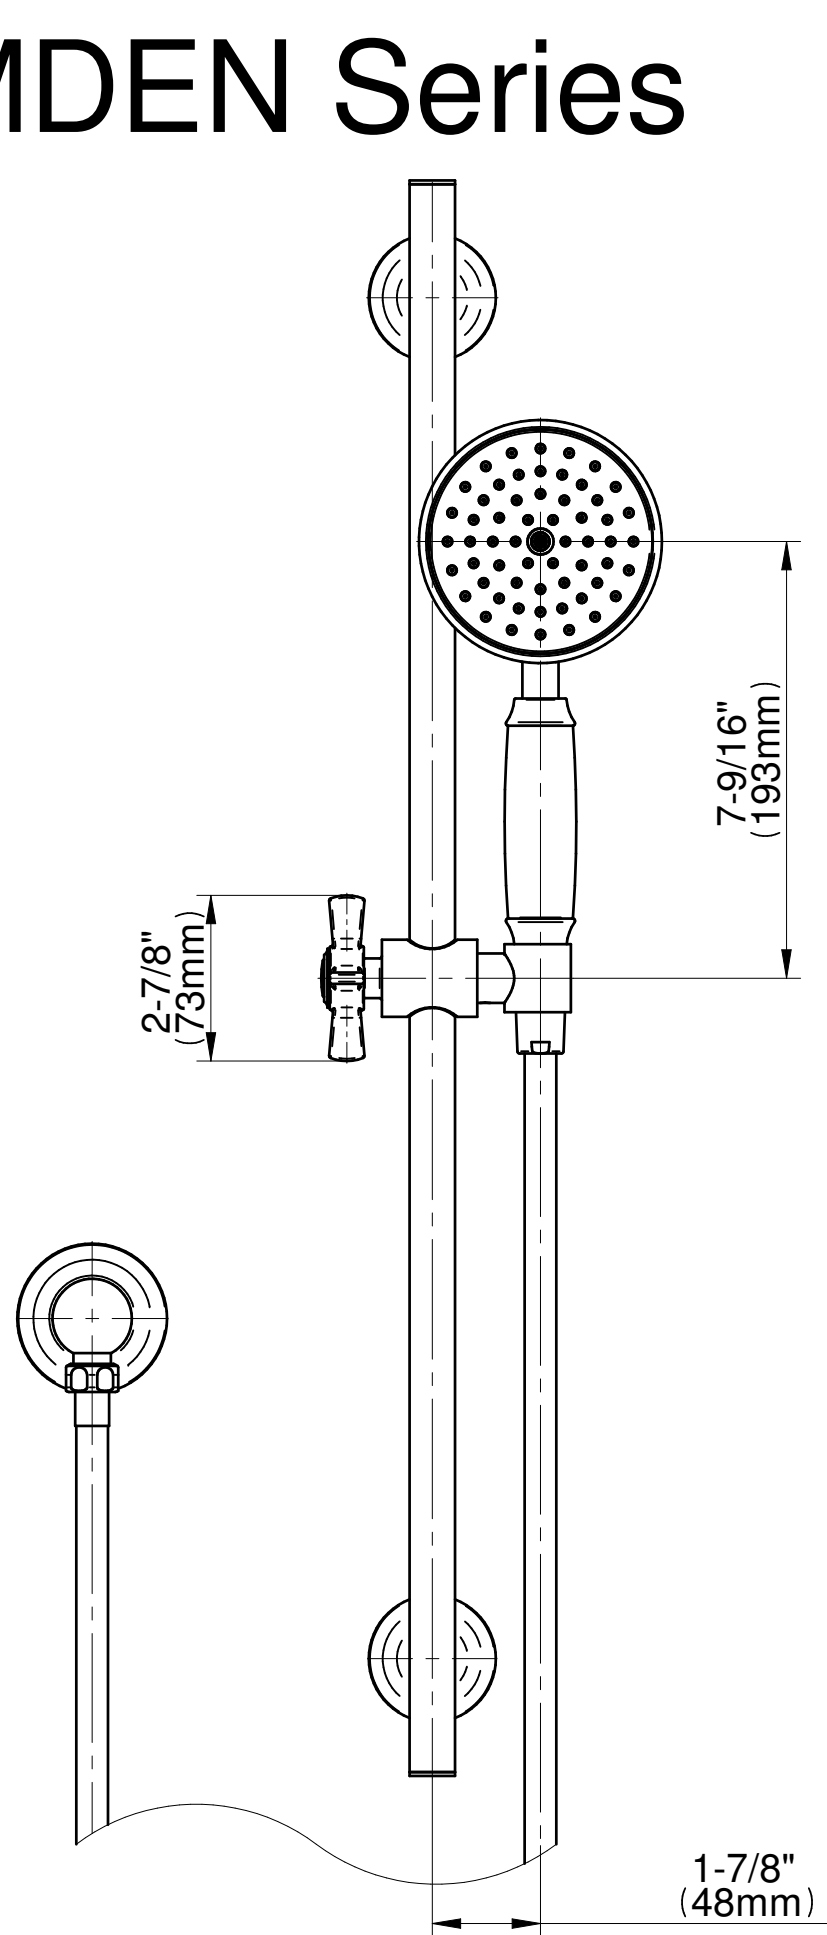

SHOWER
Camden Handshower w/ Wall-
Mounted Slide Bar
G-8666-C16SB

GRAFF®

Information

- 27" wall-mounted slide bar
- 59" shower hose (PVD finishes use 59" flex hose)
- Includes transitional handshower - G-8724
- Adjustable bracket fits all hoses with conical nut
- Includes 1/2" NPT female threaded wall supply elbow
- Includes internal backflow preventer
- Handshower flow rate ≤ 1.8 max gpm
- CALGreen

G-8666-C16SB

CAMDEN Series

GRAFF[®]
CUTTING EDGE DESIGN

Information

- Brass spiral flexible hose with conical nut

Finishes

Product Features

- Brass spiral flexible hose with conical nut

* Special order finish- call for availability

SHOWER
Transitional Wall Supply Elbow
G-8663

GRAFF®

Information

- 1/2" NPT female thread inlet

Finishes

G-8663

CAMDEN Series

SHOWER
 Transitional Wall-Mounted Slide
 Bar
G-8691-C16SB

Information

- 27" tall wall-mounted slide bar
- Adjustable bracket fits all hoses with conical nut

Finishes

G-8691-C16S

Camden Series

Information

- Solid brass construction
- All-metal handle
- Shower hose not included
- Includes internal backflow preventer
- Handshower flow rate ≤ 1.8 max gpm
- CALGreen