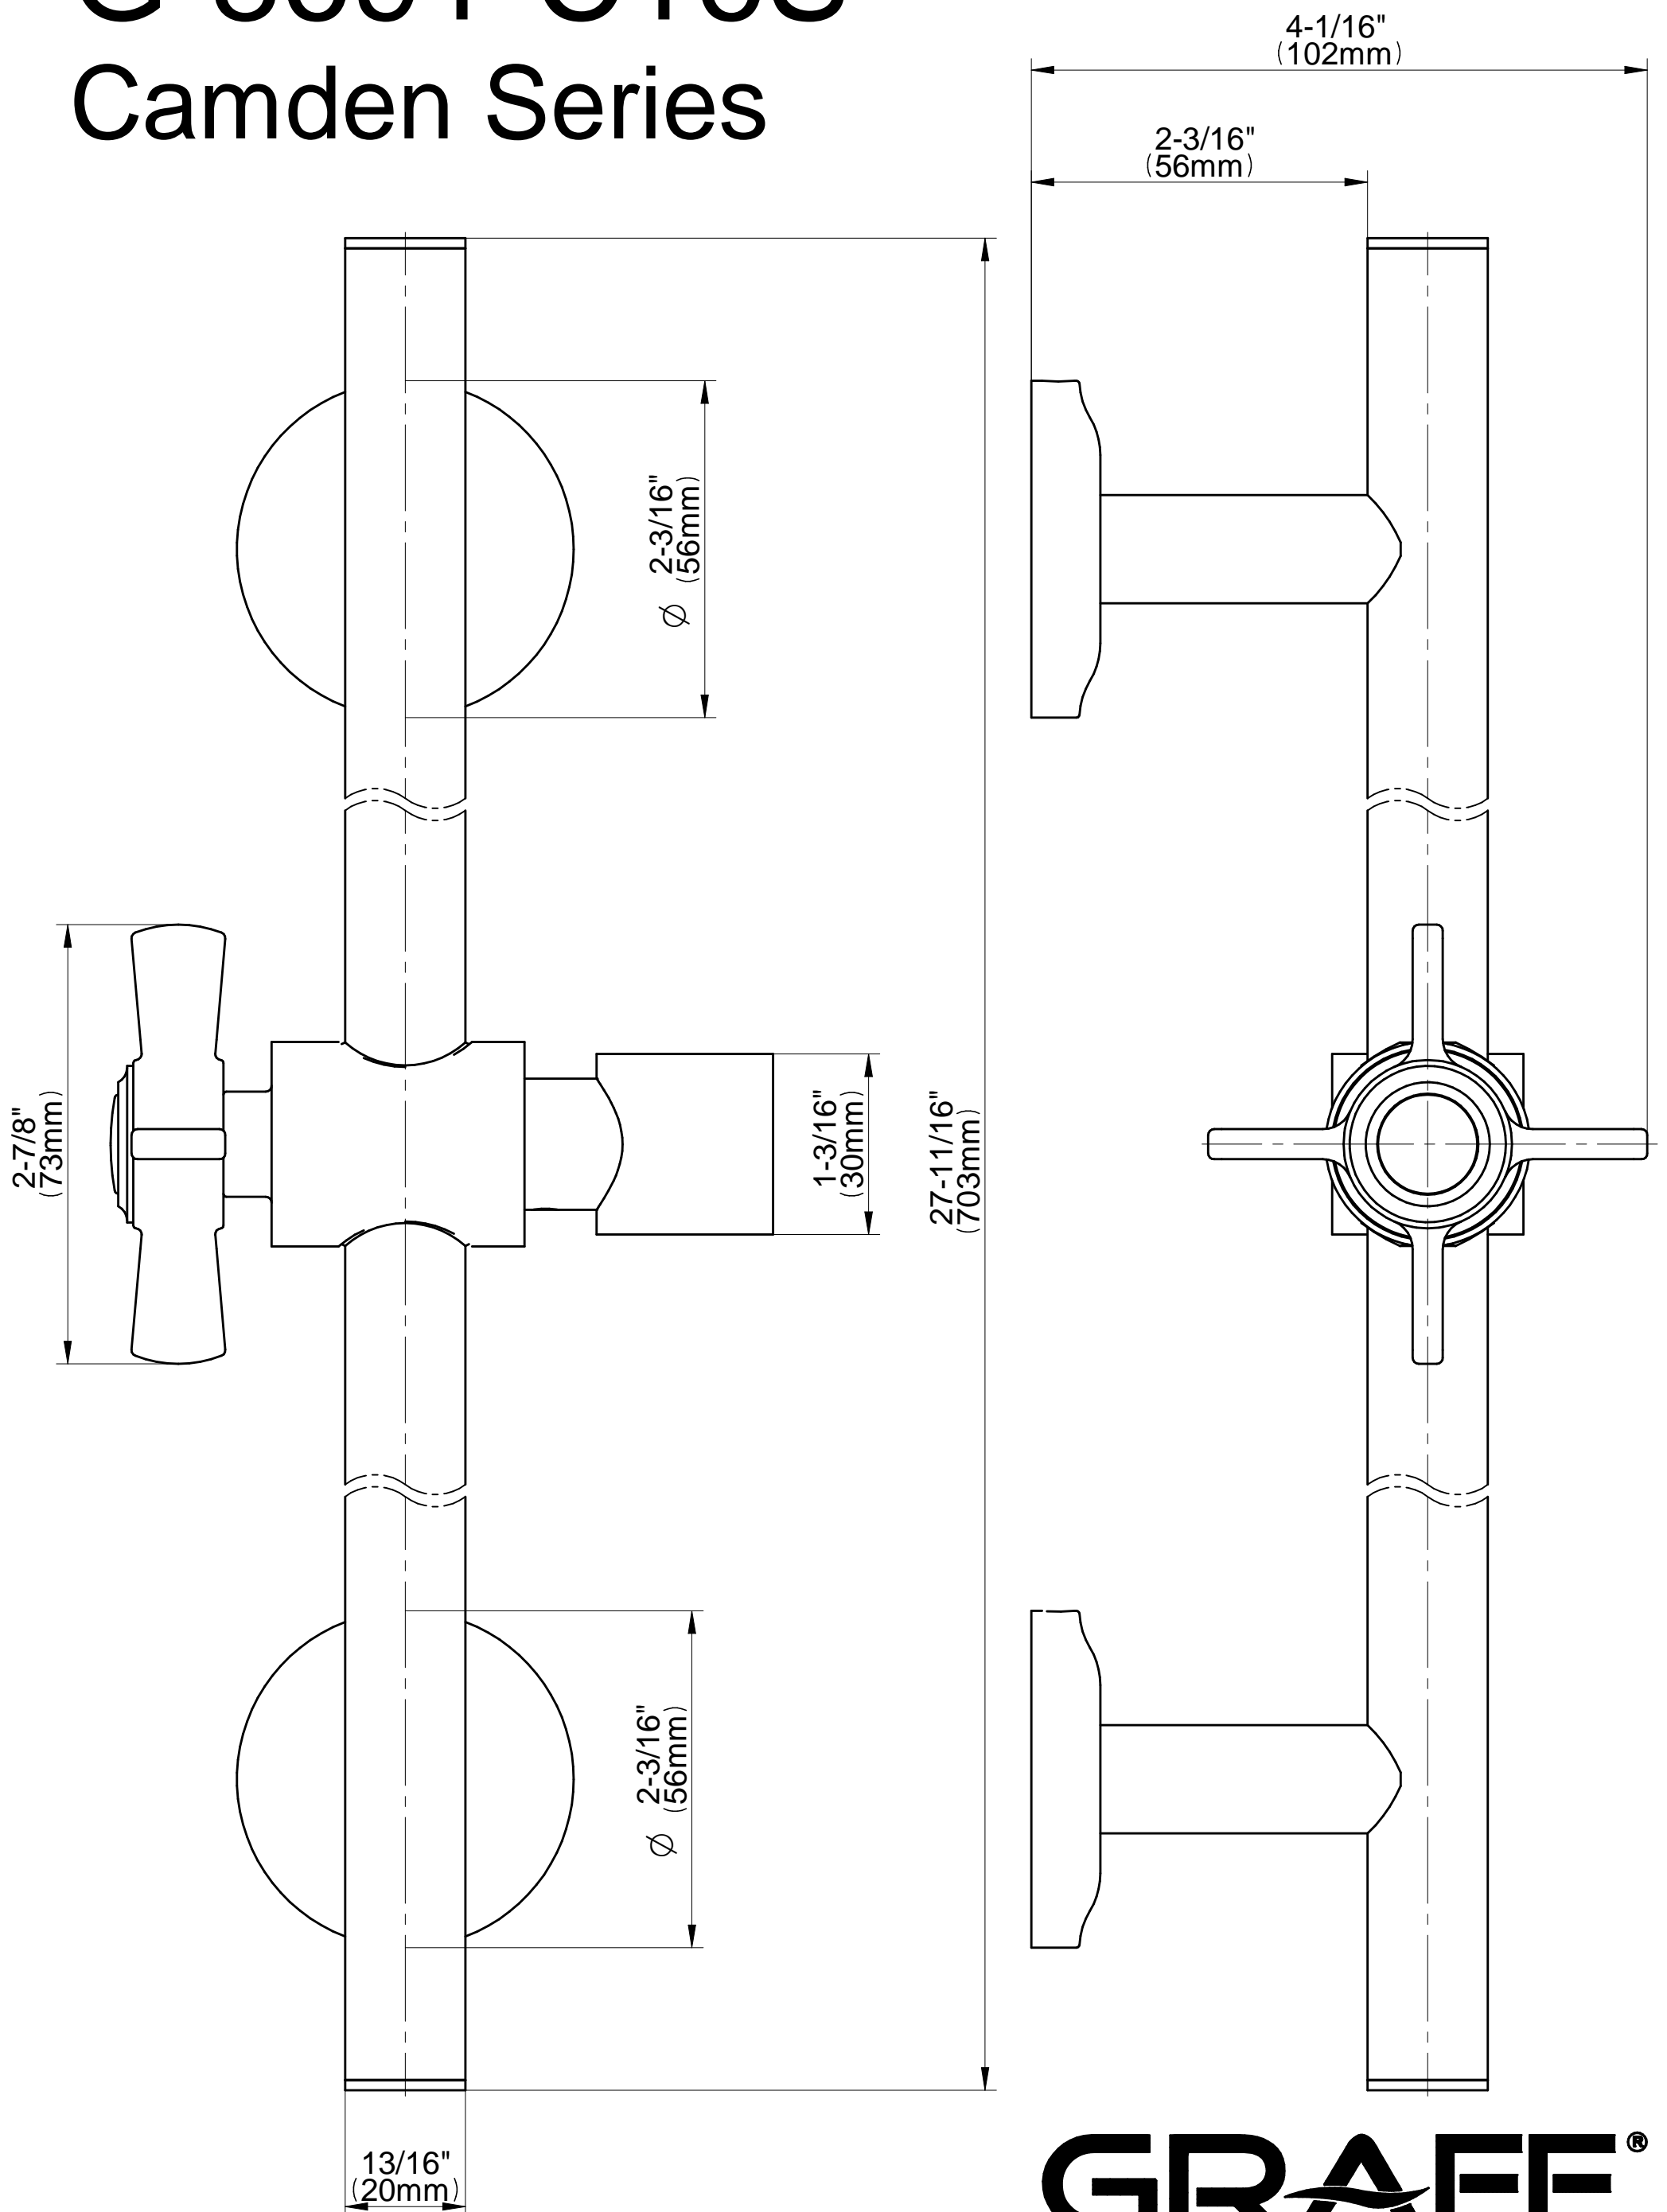

SHOWER
Camden Handshower w/ Wall-
Mounted Slide Bar
G-8666-C16SB

GRAFF®

Information

- 27" wall-mounted slide bar
- 59" shower hose (PVD finishes use 59" flex hose)
- Includes transitional handshower - G-8724
- Adjustable bracket fits all hoses with conical nut
- Includes 1/2" NPT female threaded wall supply elbow
- Includes internal backflow preventer
- Handshower flow rate ≤ 1.8 max gpm
- CALGreen

* Special order finish- call for availability

SHOWER
Transitional Wall Supply Elbow
G-8663

GRAFF®

Information

- 1/2" NPT female thread inlet

Finishes

G-8663

CAMDEN Series

SHOWER
 Transitional Wall-Mounted Slide
 Bar
G-8691-C16SB

Information

- 27" tall wall-mounted slide bar
- Adjustable bracket fits all hoses with conical nut

Finishes

G-8691-C16S

Camden Series

Information

- Solid brass construction
- All-metal handle
- Shower hose not included
- Includes internal backflow preventer
- Handshower flow rate ≤ 1.8 max gpm
- CALGreen