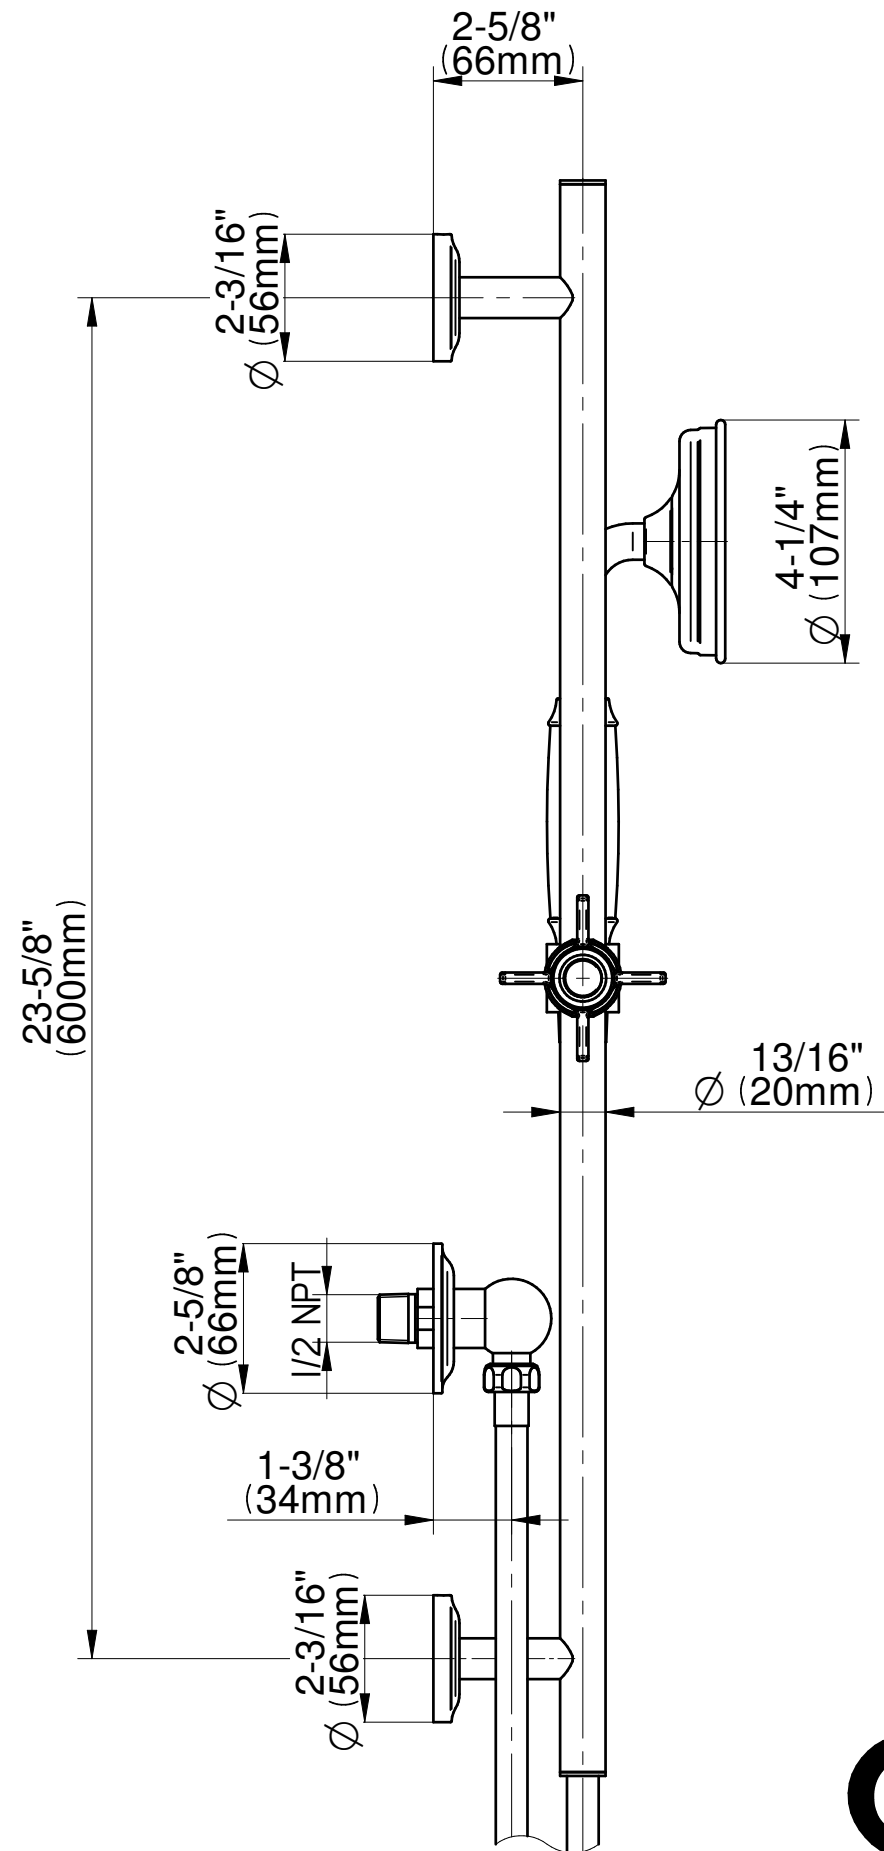

SHOWER
Camden Handshower w/ Wall-
Mounted Slide Bar
G-8666-C16SB

GRAFF®

Information

- 27" wall-mounted slide bar
- 59" shower hose (PVD finishes use 59" flex hose)
- Includes transitional handshower - G-8724
- Adjustable bracket fits all hoses with conical nut
- Includes 1/2" NPT female threaded wall supply elbow
- Includes internal backflow preventer
- Handshower flow rate ≤ 1.8 max gpm
- CALGreen

G-8666-C16SB

CAMDEN Series

GRAFF[®]
CUTTING EDGE DESIGN

Information

- Brass spiral flexible hose with conical nut

Finishes

Product Features

- Brass spiral flexible hose with conical nut

* Special order finish- call for availability

SHOWER
Transitional Wall Supply Elbow
G-8663

GRAFF®

Information

- 1/2" NPT female thread inlet

Finishes

G-8663

CAMDEN Series

SHOWER
 Transitional Wall-Mounted Slide
 Bar
G-8691-C16SB

Information

- 27" tall wall-mounted slide bar
- Adjustable bracket fits all hoses with conical nut

Finishes

G-8691-C16S

Camden Series

Information

- Solid brass construction
- All-metal handle
- Shower hose not included
- Includes internal backflow preventer
- Handshower flow rate ≤ 1.8 max gpm
- CALGreen