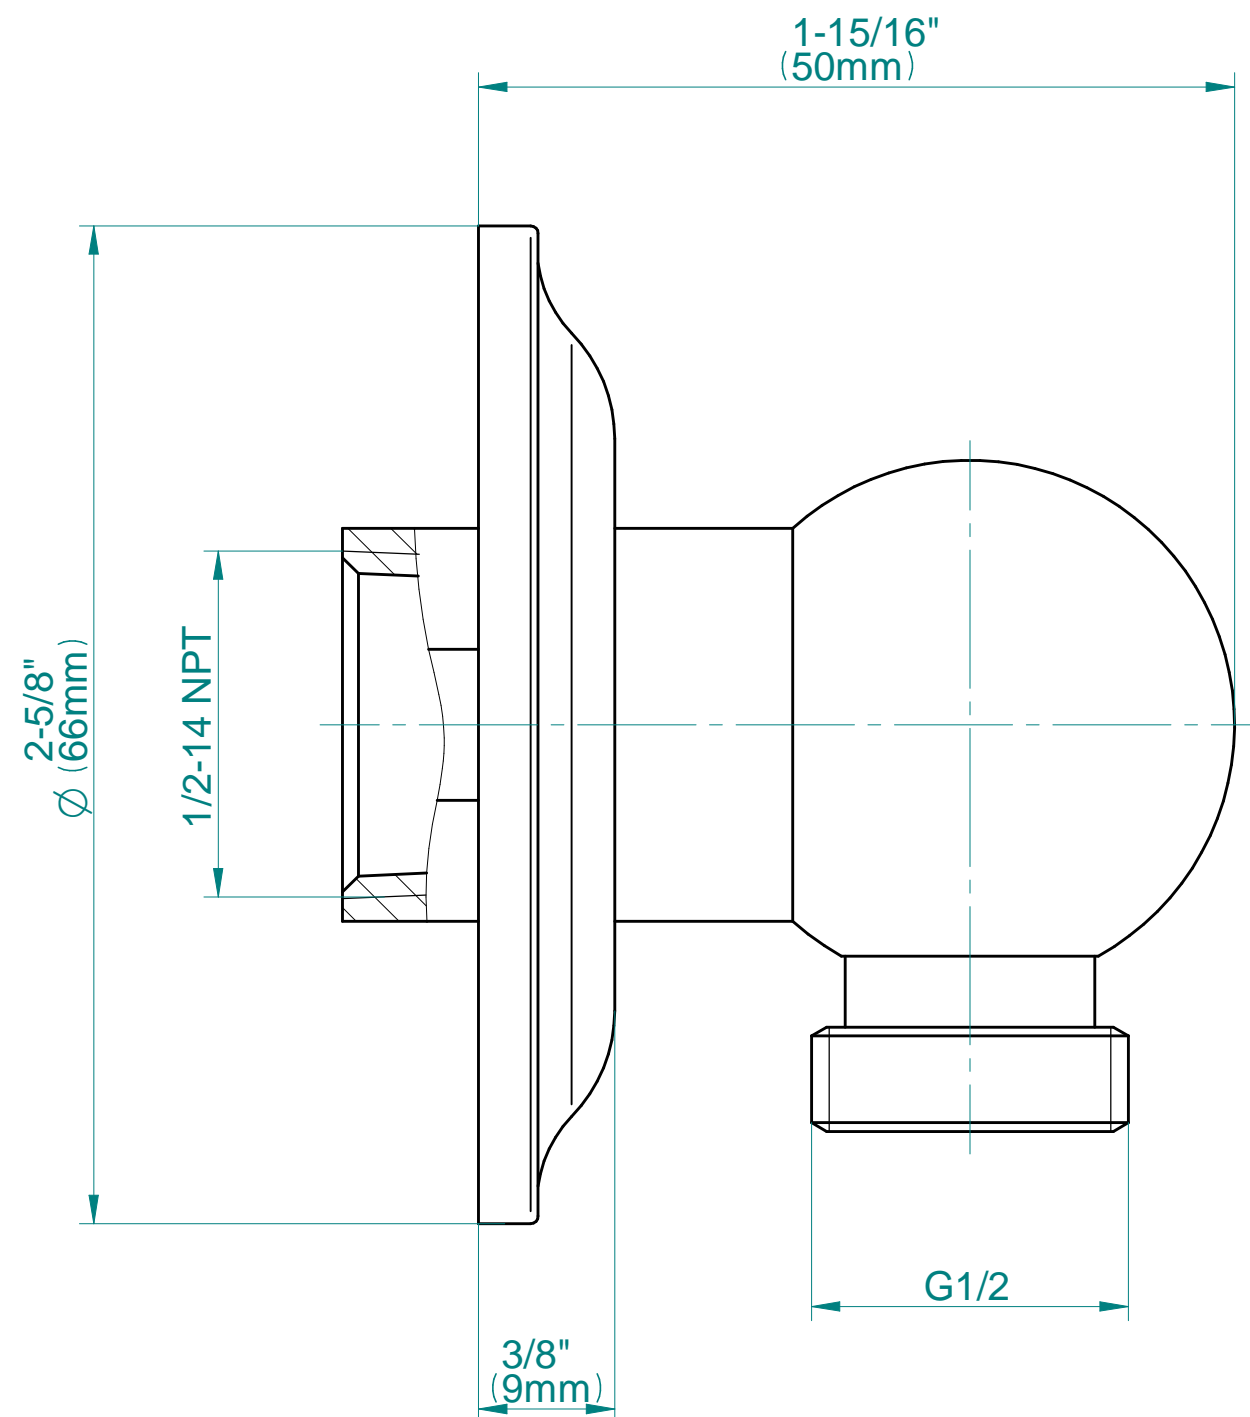

SHOWER
Camden Handshower w/ Wall-
Mounted Slide Bar
G-8666-C16SB

GRAFF®

Information

- 27" wall-mounted slide bar
- 59" shower hose (PVD finishes use 59" flex hose)
- Includes transitional handshower - G-8724
- Adjustable bracket fits all hoses with conical nut
- Includes 1/2" NPT female threaded wall supply elbow
- Includes internal backflow preventer
- Handshower flow rate ≤ 1.8 max gpm
- CALGreen

G-8666-C16SB

CAMDEN Series

GRAFF[®]
CUTTING EDGE DESIGN

Information

- Brass spiral flexible hose with conical nut

Finishes

Product Features

- Brass spiral flexible hose with conical nut

* Special order finish- call for availability

SHOWER
Transitional Wall Supply Elbow
G-8663

GRAFF®

Information

- 1/2" NPT female thread inlet

Finishes

G-8663

CAMDEN Series

SHOWER
 Transitional Wall-Mounted Slide
 Bar
G-8691-C16SB

Information

- 27" tall wall-mounted slide bar
- Adjustable bracket fits all hoses with conical nut

Finishes

G-8691-C16S

Camden Series

Information

- Solid brass construction
- All-metal handle
- Shower hose not included
- Includes internal backflow preventer
- Handshower flow rate ≤ 1.8 max gpm
- CALGreen