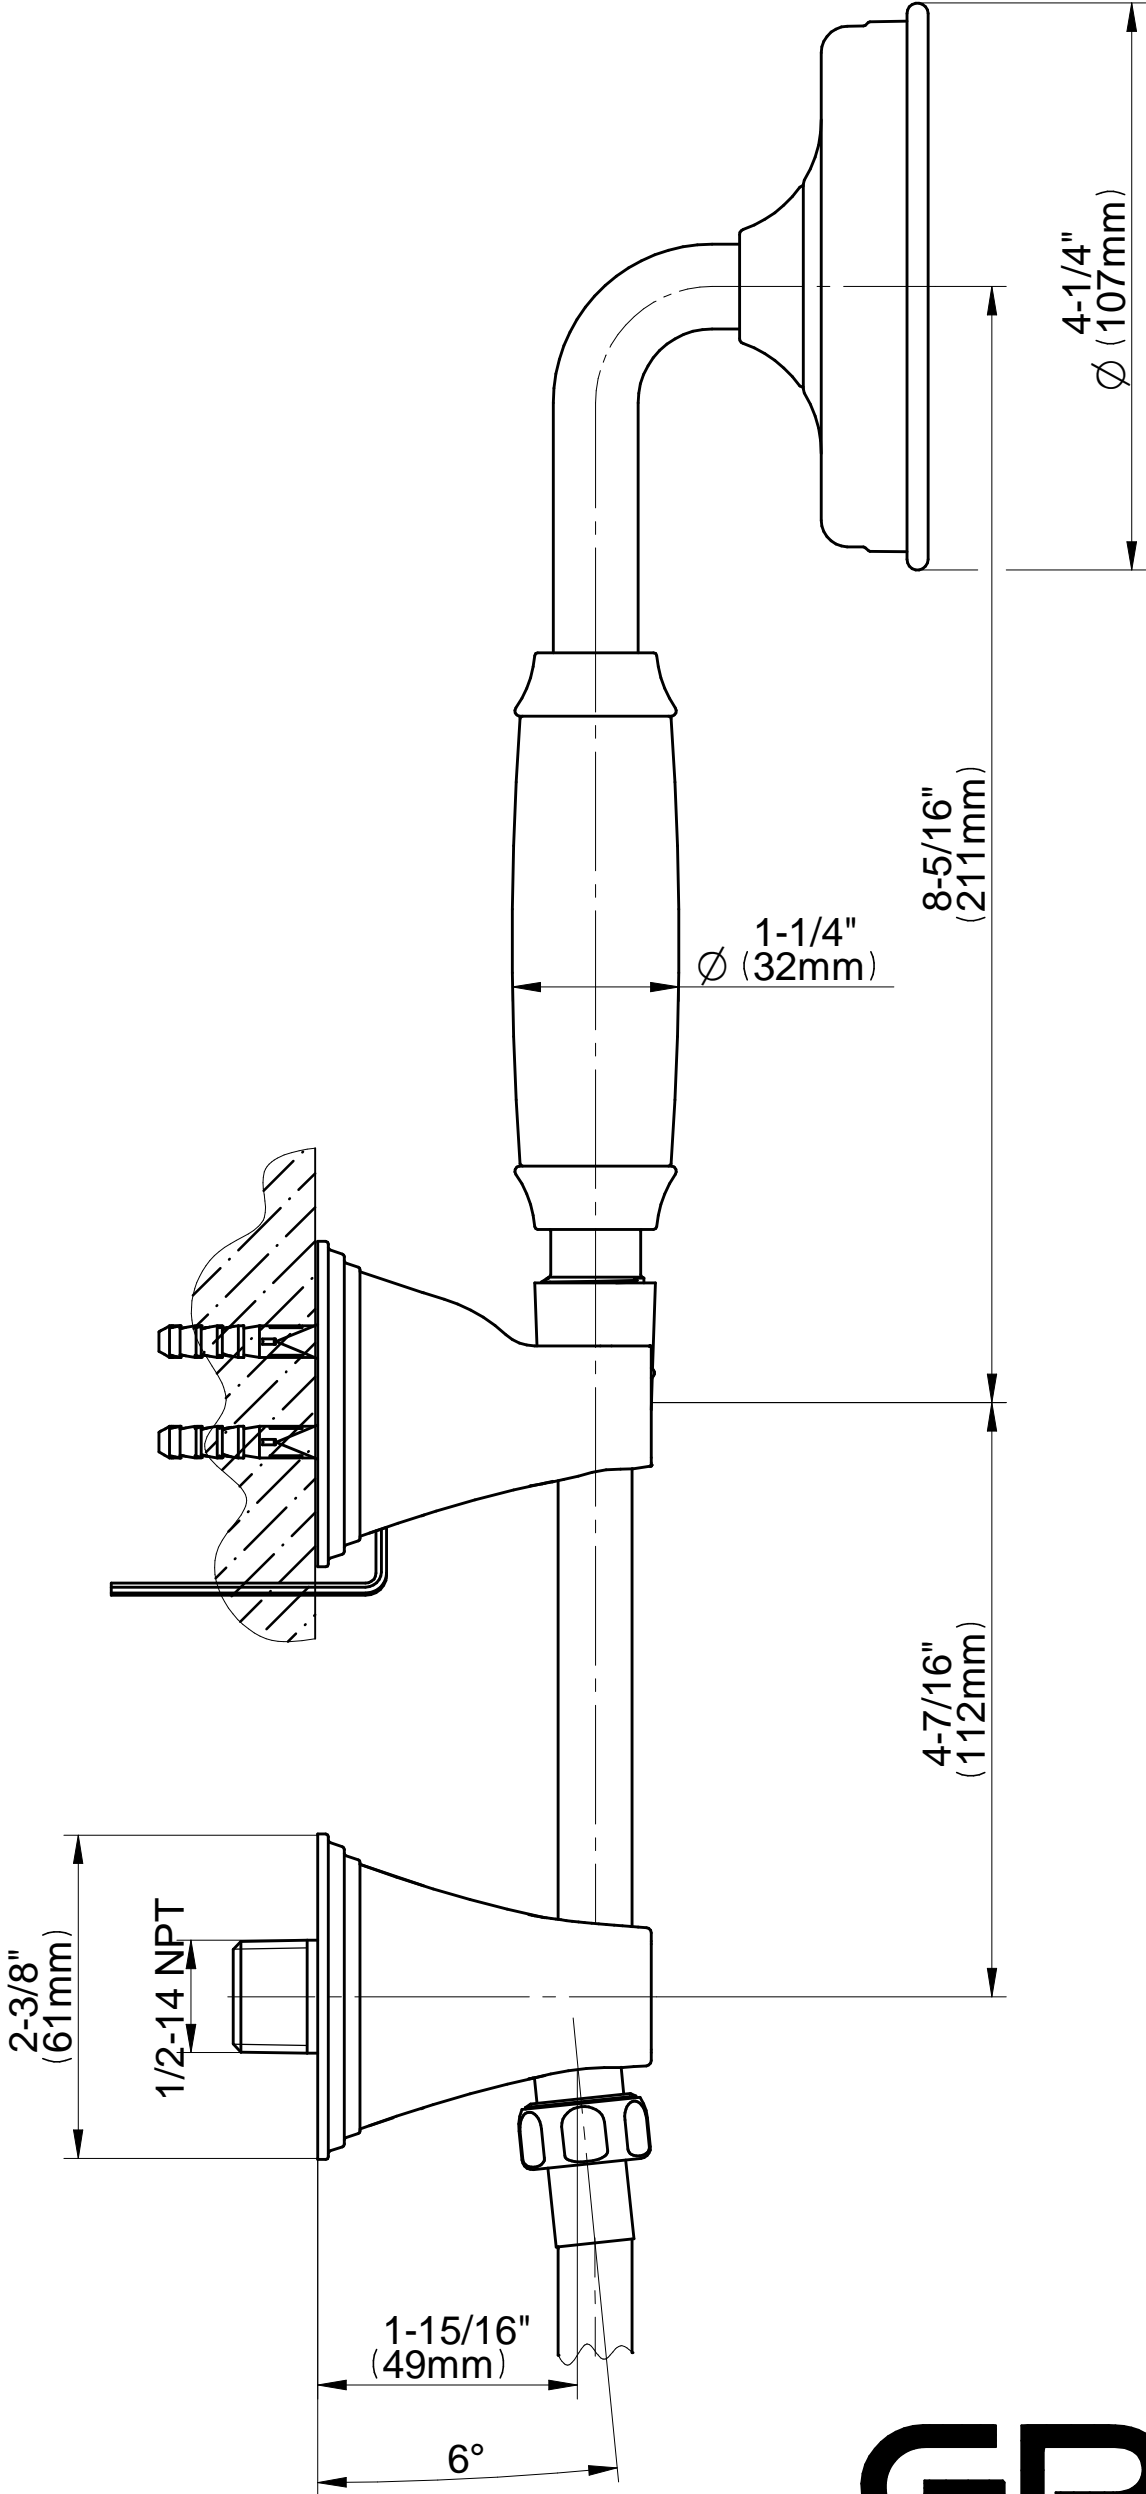

G-8669

FINEZZA UNO Series