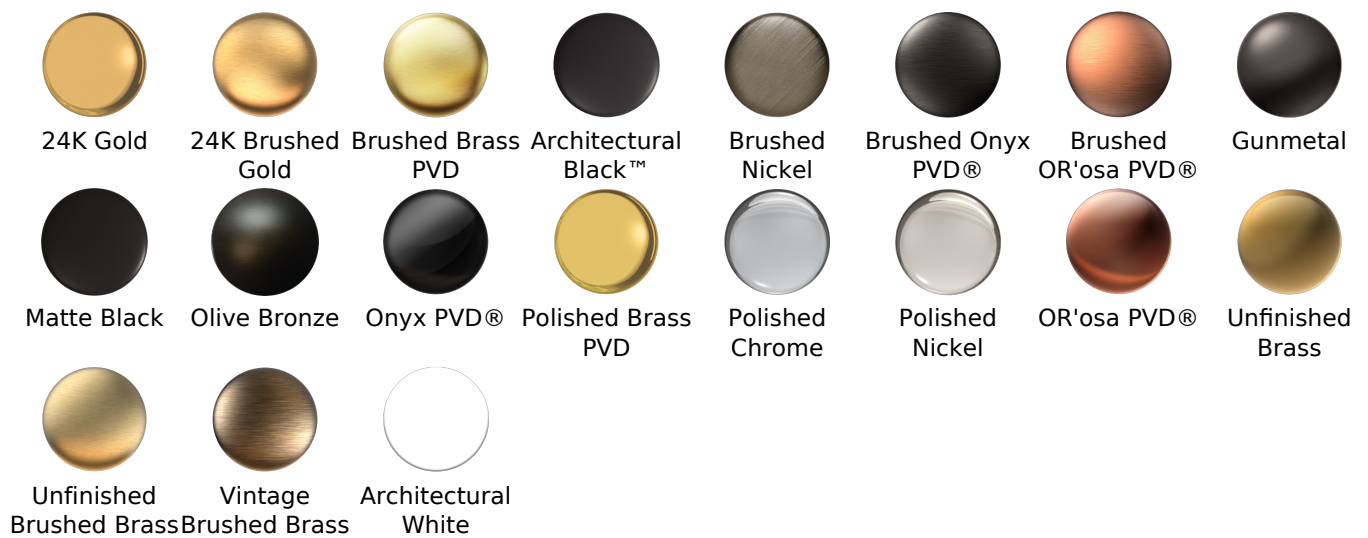

SHOWER
Finezza UNO Wall Bracket for
Handshower
G-8652

GRAFF®

Information

- Solid brass construction

Finishes