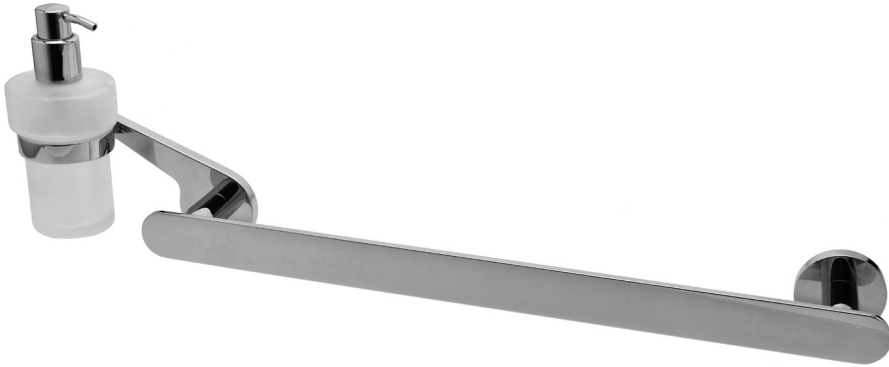

G-9211

Sento Collection

Towel Bar & Wall-Mounted Soap/Lotion Dispenser

GRAFF[®]
CUTTING EDGE DESIGN

Available Finishes

- Polished Chrome G-9211-PC
- Steelnox[®] G-9211-SN
- Olive Bronze G-9211-OB
- Polished Nickel G-9211-PN
- Architectural Black G-9211-BK
- Architectural White G-9211-WT