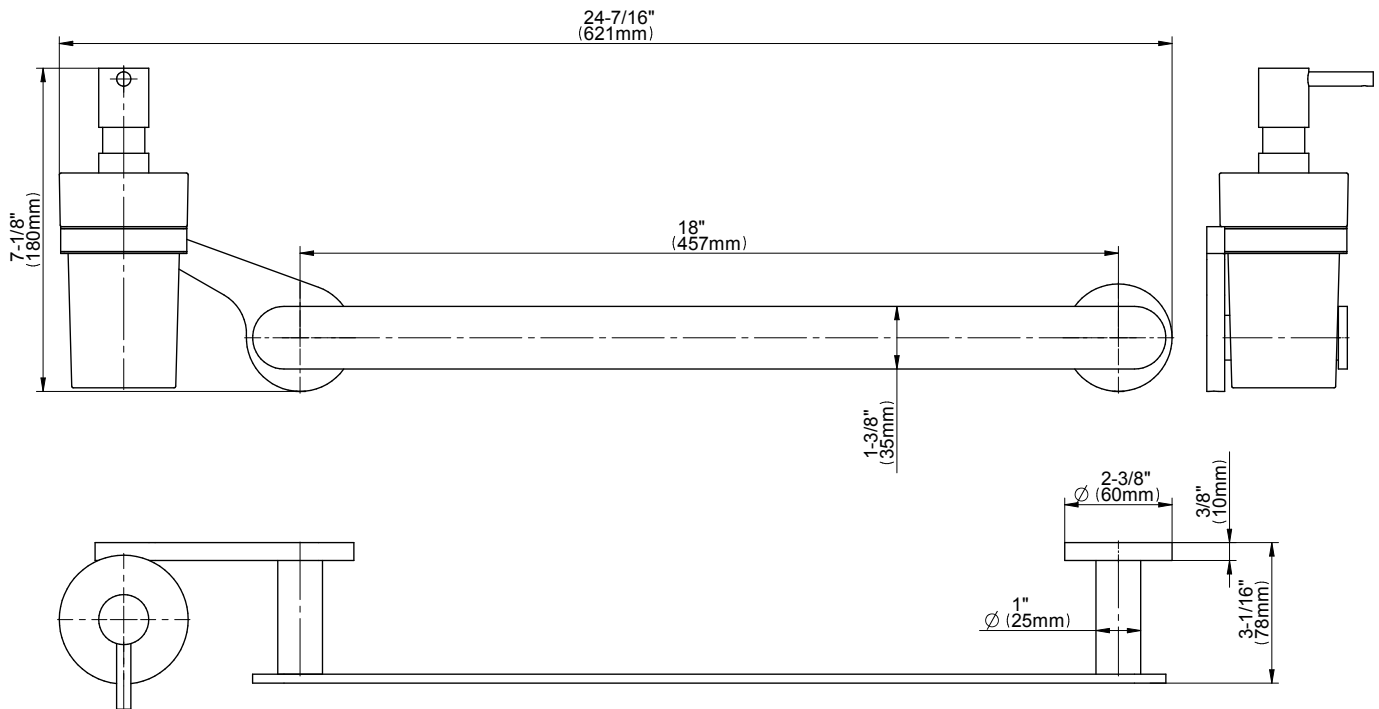

The measurements shown are for reference only. Products and specifications shown are subject to change without notice. Revised 10/2012.

www.graff-faucets.com | phone: 800-954-4723