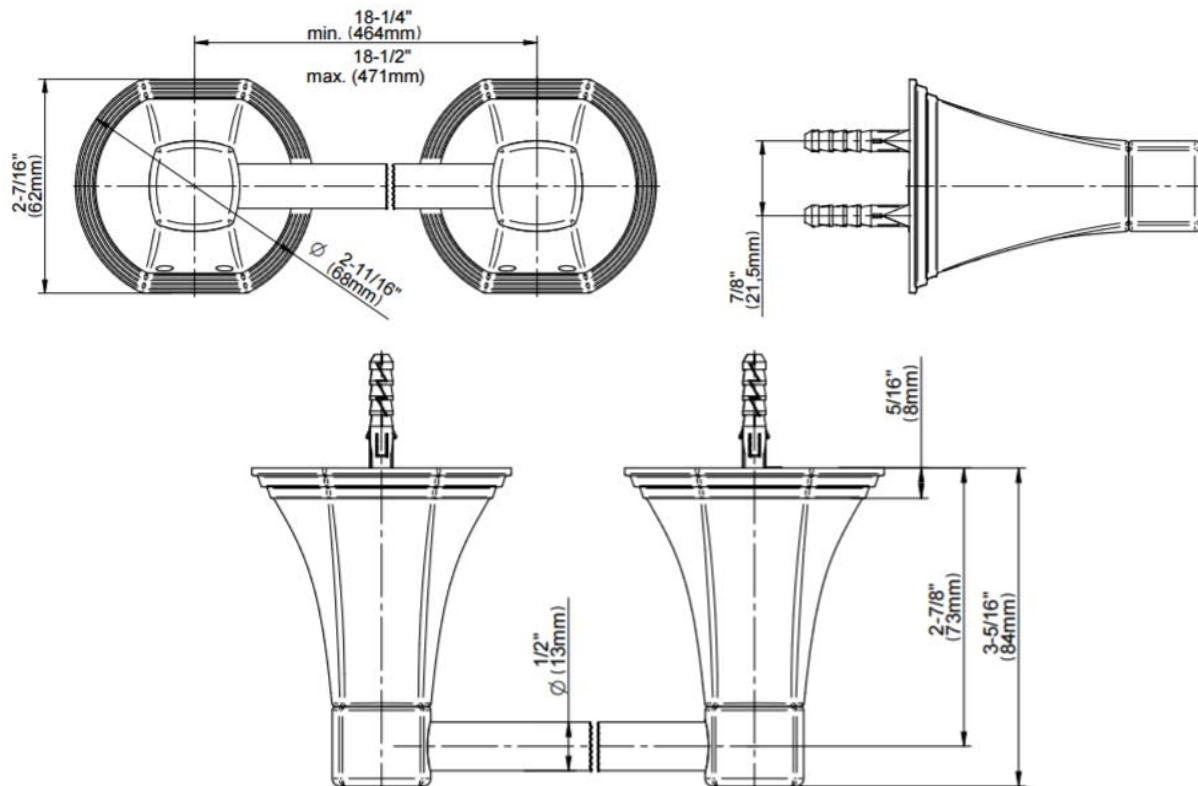

The measurements shown are for reference only. Products and specification shown are subject to change without notice. Revised 04/2017

www.graff-faucets.com | phone: 800-954-4723