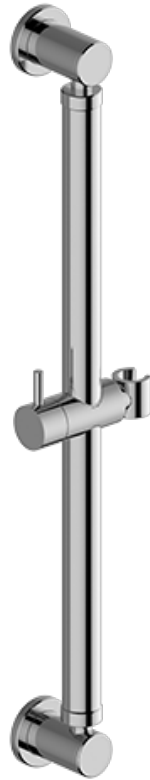

SHOWER
24" Round Grab Bar
w/Handshower Holder
G-9543

GRAFF®

Information

- 24" wall-mounted grab bar
- Adjustable bracket fits all hoses with conical nut
- ADA

Finishes

G-9543

Shower Components

24" Round Grab Bar with Handshower Holder

Product Features

- 24" wall-mounted grab bar
- Adjustable bracket fits all hoses with conical nut

Code Compliance

- ADA

Warranty

- Limited lifetime warranty

For complete warranty information go to www.graff-designs.com/en-nam/warranty

Available Finishes

- Polished Chrome
G-9543-PC
- Polished Nickel
G-9543-PN
- Brushed Nickel
G-9543-BNi
- Unfinished Brushed Brass*
G-9543-UBB*
- Unfinished Brass*
G-9543-UB*
- Matte Black*
G-9543-MBK*
- Architectural Black*
G-9543-BK*
- Architectural White*
G-9543-WT*
- Steelnox (Satin Nickel)*
G-9543-SN*
- Olive Brass*
G-9543-OB*
- Gunmetal*
G-9543-GM*
- OR'osa PVD*
G-9543-RG*
- Onyx PVD*
G-9543-OX*
- Polished Brass PVD*
G-9543-PB*
- Brushed Brass PVD*
G-9543-OX*
- 24K Brushed Gold*
G-9543-BAU*
- 24K Gold*
G-9543-AU*
- Gunmetal Distressed*
G-9543-GMD*