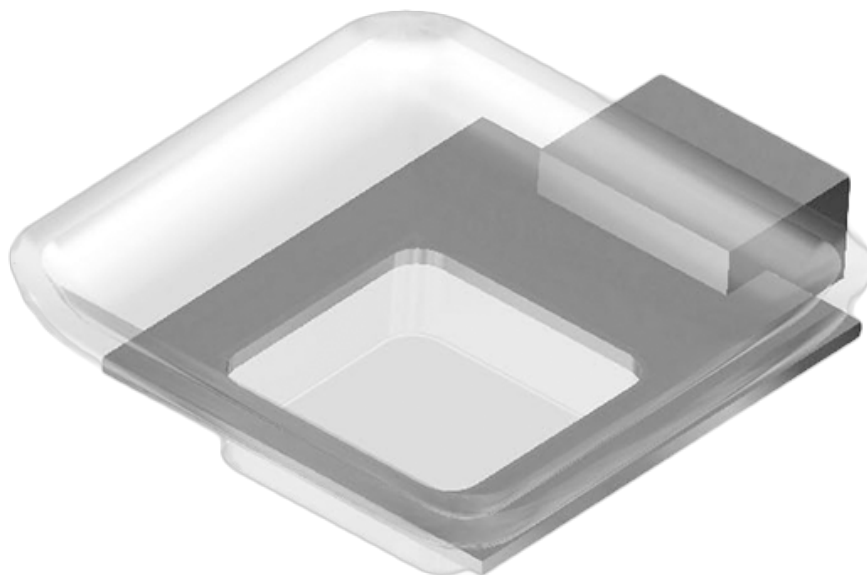

BATHROOM
Soap Dish & Holder
G-9801

Information

- Available Winter 2017-18- Call for earlier availability

Finishes

Brushed Gold

Brushed
Nickel

Olive Bronze

Polished
Chrome

Polished
Nickel

G-9801

INCANTO Series