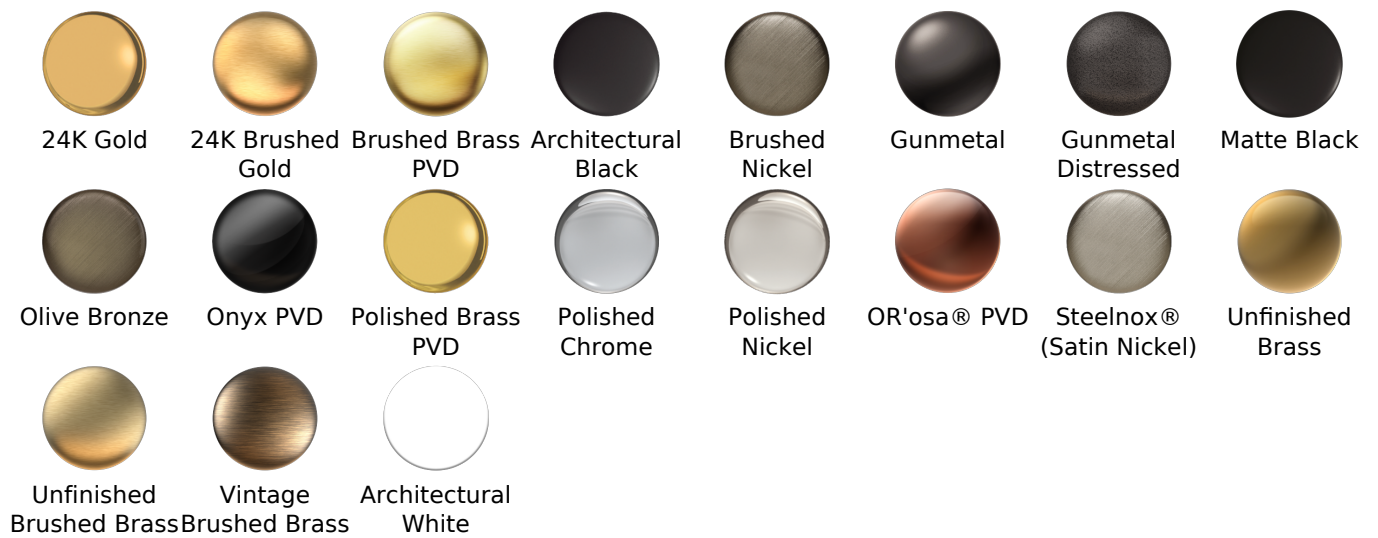

Grid Sink Drain without Overflow G-9963

GRAFF®

Finishes

G-9963

Accessories Series