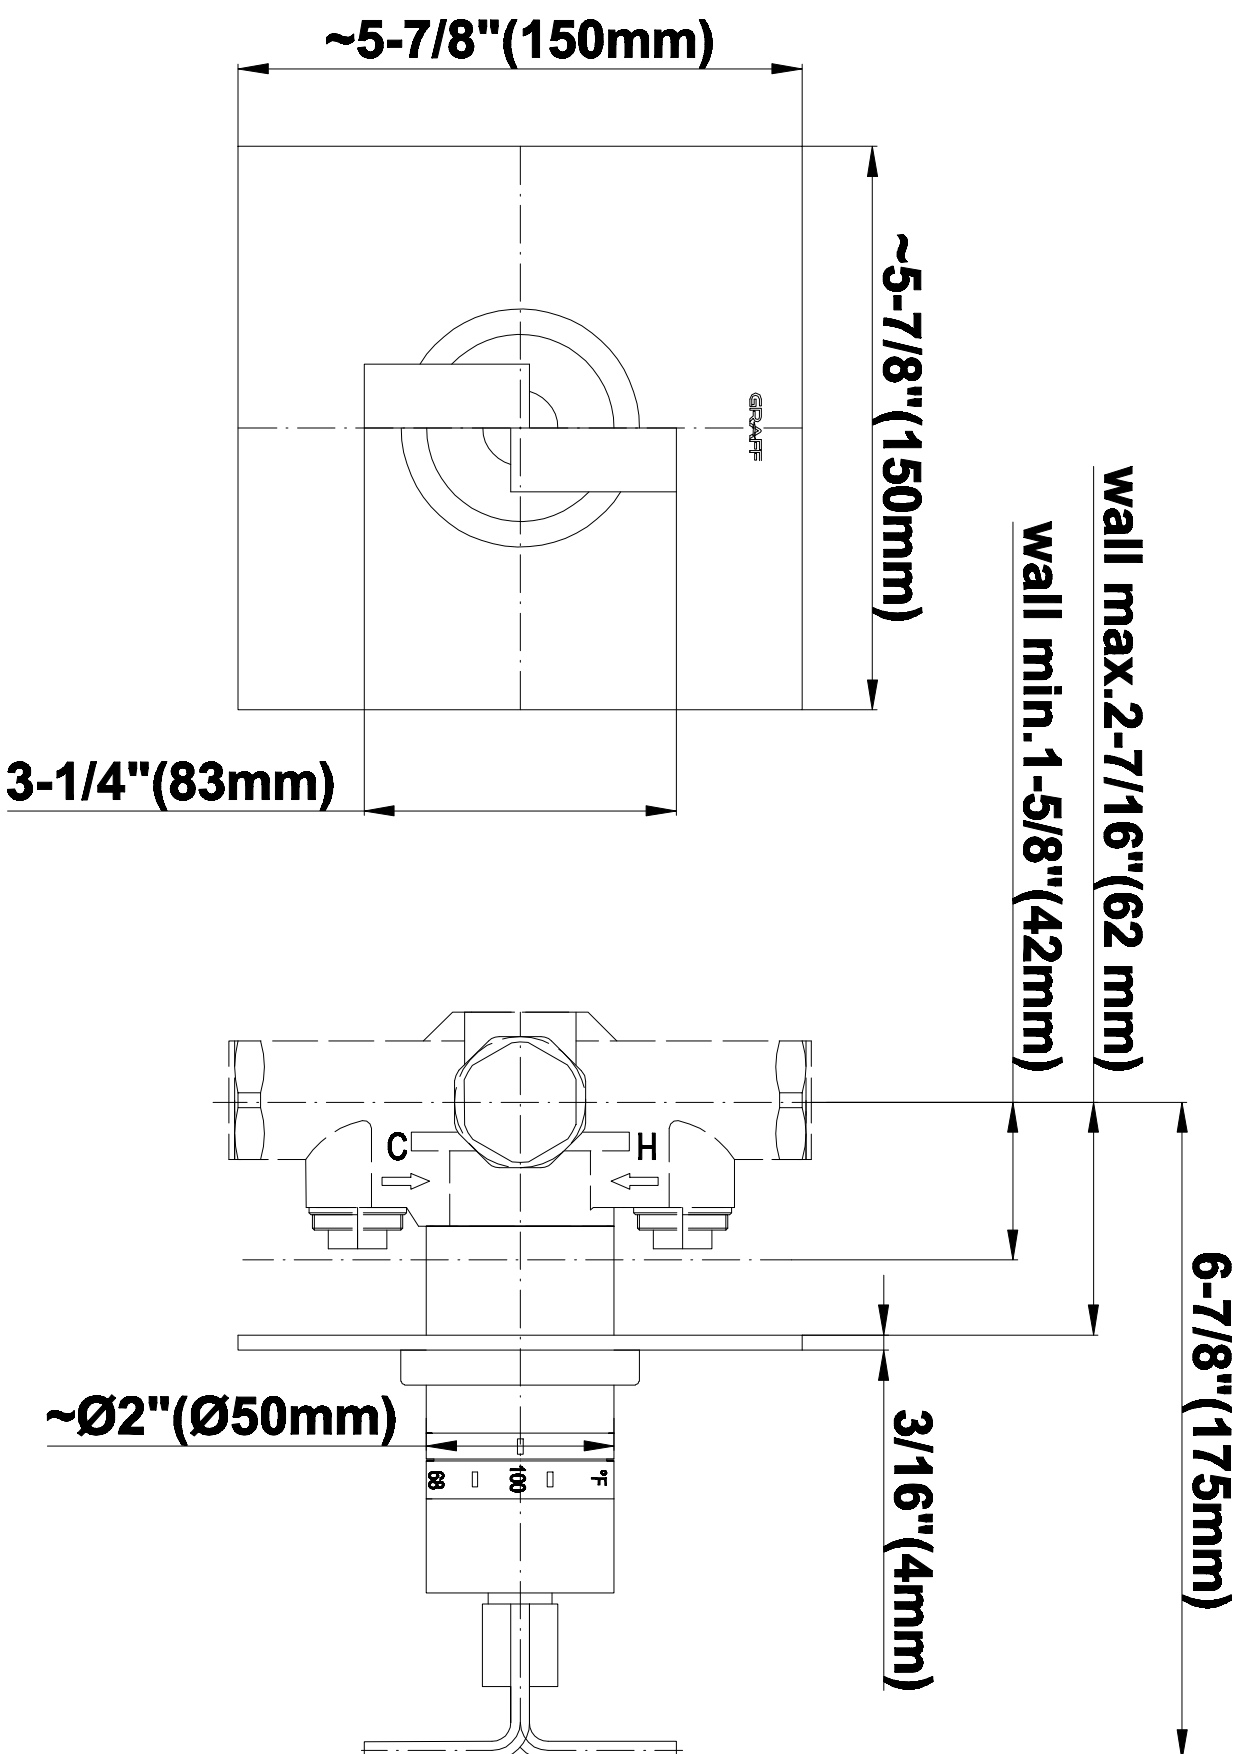

SHOWER
Full Square Thermostatic Shower
System
GH1.123A-C9S

GRAFF®

Information

- 3/4" thermostatic valve and trim
- G-8226 dual-function showerhead, with rainfall & cascade settings, features 100 no-clog, easy-clean spray nozzles
- Swivel body sprays (3 pieces)
- Handshower set w/wall bracket
- Stop/volume control valves and trim (4 pieces)
- 3/4" thermostatic rough valve flow rate ~18 gpm @ 60 psi
- Flow Rates: rainfall ≤ 2.0 max gpm, cascade ≤ 2.0 max gpm, handshower ≤ 1.5 max gpm

SHOWER
Rough
G-8005

GRAFF®

Information

- 18.4 gpm @ 60 psi
- 3/4" universal inlets/outlets with female threads
- Built-in service stops
- Complete serviceability from front of all units
- Supplied with protective plastic cover
- Thermostatic valve uses a paraffin wax cartridge

Finishes

Polished
Chrome

SHOWER
Immersion SOLID Trim Plate
w/Handle
G-8041-C9S-T

GRAFF[®]

Information

- Single metal handle
- Decorative trim plate
- Use with G-8000 or G-8005 thermostatic rough valve
- To complete package, you must order rough valve
- ADA

Finishes

Polished
Chrome

G-8041

SHOWER
Rough
G-8075

GRAFF®

Information

- 3/4" universal inlets/outlets with female threads
- Supplied with protective plastic cover

Finishes