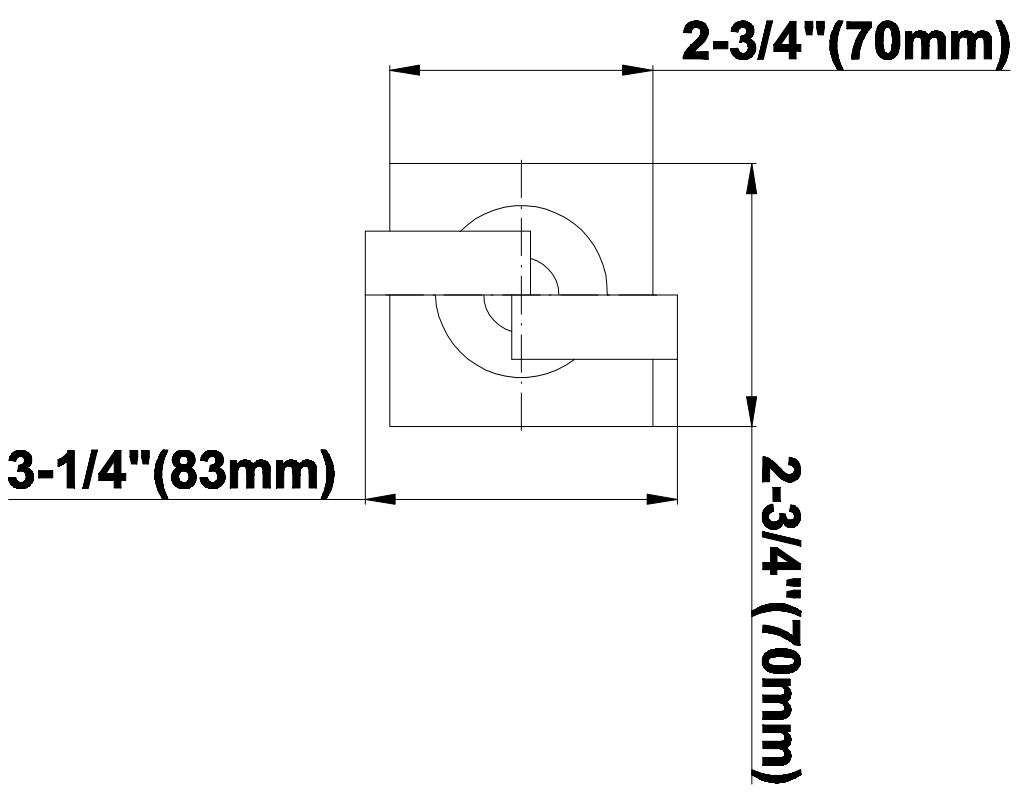

SHOWER
Full Square Thermostatic Shower
System
GH1.123A-C9S

GRAFF®

Information

- 3/4" thermostatic valve and trim
- G-8226 dual-function showerhead, with rainfall & cascade settings, features 100 no-clog, easy-clean spray nozzles
- Swivel body sprays (3 pieces)
- Handshower set w/wall bracket
- Stop/volume control valves and trim (4 pieces)
- 3/4" thermostatic rough valve flow rate ~18 gpm @ 60 psi
- Flow Rates: rainfall ≤ 2.0 max gpm, cascade ≤ 2.0 max gpm, handshower ≤ 1.5 max gpm

Polished
Chrome

SHOWER
Immersion SOLID Trim Plate
w/Handle
G-8095-C9S-T

GRAFF®

Information

- Single metal handle
- Decorative trim plate
- Use with G-8070 or G-8075 thermostatic stop/volume control rough valve
- To complete package, you must order rough valve
- ADA

Finishes

Polished
Chrome

G-8095

SHOWER
Aqua-Sense Dual Function Water
Feature
G-8226

GRAFF®

Information

- Stainless Steel
- Wall-mounted installation
- Rainfall and cascade functions
- Functions may be used separately or simultaneously
- Rainfall flow rate ≤ 1.8 max gpm
- Cascade flow rate ≤ 1.8 max gpm
- 100 no-clog, easy-clean rubber water nozzles
- CALGreen