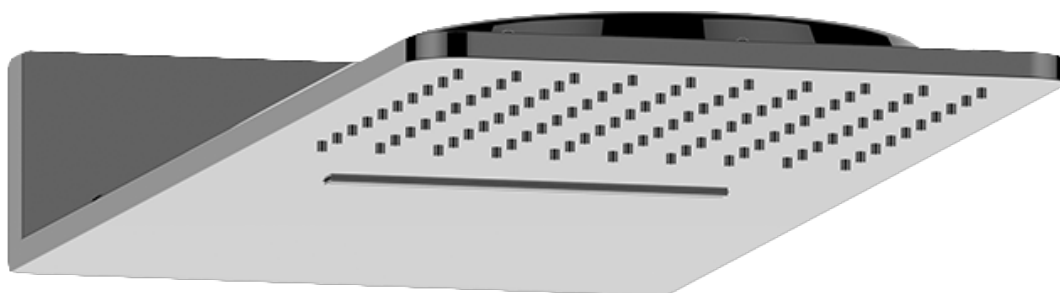

Finishes

Polished
Chrome

G-8095

SHOWER
Aqua-Sense Dual Function Water
Feature
G-8226

GRAFF®

Information

- Stainless Steel
- Wall-mounted installation
- Rainfall and cascade functions
- Functions may be used separately or simultaneously
- Rainfall flow rate ≤ 1.8 max gpm
- Cascade flow rate ≤ 1.8 max gpm
- 100 no-clog, easy-clean rubber water nozzles
- CALGreen