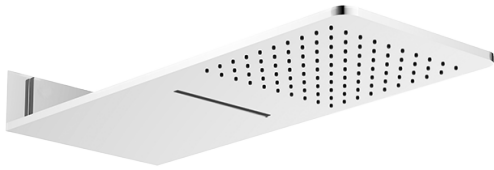

Finishes

Polished
Chrome

SHOWER
Immersion SOLID Trim Plate
w/Handle
G-8041-C9S-T

GRAFF[®]

Information

- Single metal handle
- Decorative trim plate
- Use with G-8000 or G-8005 thermostatic rough valve
- To complete package, you must order rough valve
- ADA

Polished
Chrome

SHOWER
Immersion SOLID Trim Plate
w/Handle
G-8095-C9S-T

GRAFF®

Information

- Single metal handle
- Decorative trim plate
- Use with G-8070 or G-8075 thermostatic stop/volume control rough valve
- To complete package, you must order rough valve
- ADA

Finishes

Polished
Chrome

G-8095

SHOWER
Aqua-Sense Dual Function Water
Feature
G-8226

GRAFF®

Information

- Stainless Steel
- Wall-mounted installation
- Rainfall and cascade functions
- Functions may be used separately or simultaneously
- Rainfall flow rate ≤ 1.8 max gpm
- Cascade flow rate ≤ 1.8 max gpm
- 100 no-clog, easy-clean rubber water nozzles
- CALGreen

Finishes

Polished
Chrome

G-8226

Aqua-Sense Collection
Dual-Function Water Feature

Product Features

- Stainless steel
- Wall-mounted installation
- Rainfall and cascade functions
- Functions may be used separately or simultaneously
- Rainfall flow rate ≤ 1.8 max gpm
- Cascade flow rate ≤ 1.8 max gpm
- 100 no-clog, easy-clean rubber water nozzles