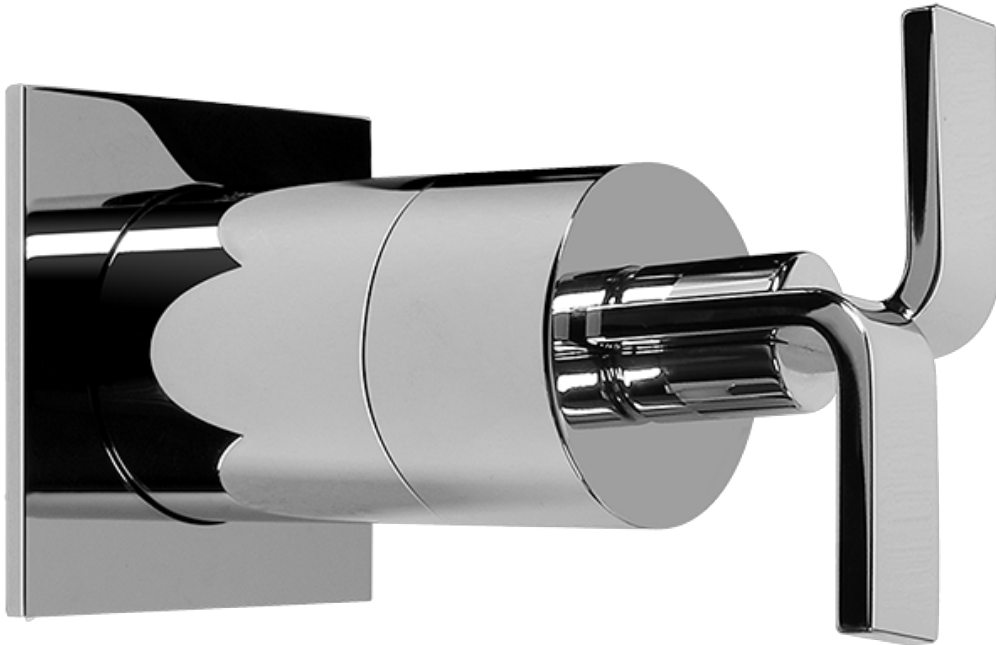

SHOWER
Full Square Thermostatic Shower
System
GH1.123A-C9S

GRAFF®

Information

- 3/4" thermostatic valve and trim
- G-8226 dual-function showerhead, with rainfall & cascade settings, features 100 no-clog, easy-clean spray nozzles
- Swivel body sprays (3 pieces)
- Handshower set w/wall bracket
- Stop/volume control valves and trim (4 pieces)
- 3/4" thermostatic rough valve flow rate ~18 gpm @ 60 psi
- Flow Rates: rainfall ≤ 2.0 max gpm, cascade ≤ 2.0 max gpm, handshower ≤ 1.5 max gpm

Finishes

Polished
Chrome

SHOWER
Immersion SOLID Trim Plate
w/Handle
G-8041-C9S-T

GRAFF[®]

Information

- Single metal handle
- Decorative trim plate
- Use with G-8000 or G-8005 thermostatic rough valve
- To complete package, you must order rough valve
- ADA

Polished
Chrome

SHOWER
Immersion SOLID Trim Plate
w/Handle
G-8095-C9S-T

GRAFF®

Information

- Single metal handle
- Decorative trim plate
- Use with G-8070 or G-8075 thermostatic stop/volume control rough valve
- To complete package, you must order rough valve
- ADA

Finishes

Polished
Chrome

G-8095

SHOWER
Aqua-Sense Dual Function Water
Feature
G-8226

GRAFF®

Information

- Stainless Steel
- Wall-mounted installation
- Rainfall and cascade functions
- Functions may be used separately or simultaneously
- Rainfall flow rate ≤ 1.8 max gpm
- Cascade flow rate ≤ 1.8 max gpm
- 100 no-clog, easy-clean rubber water nozzles
- CALGreen