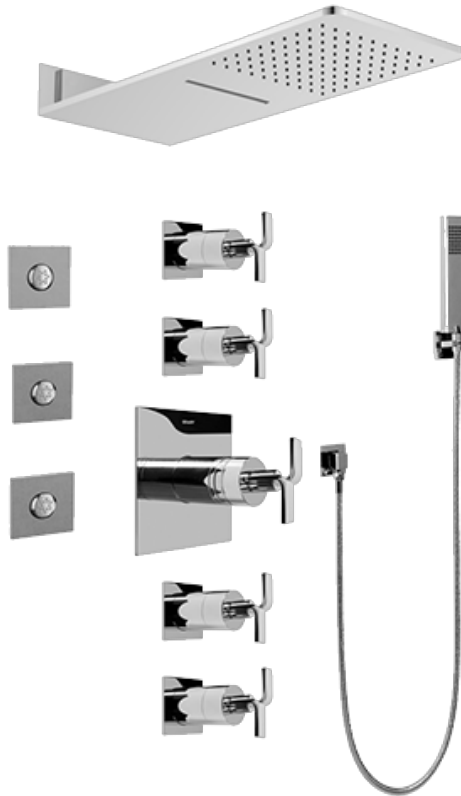

SHOWER
Full Square Thermostatic Shower
System
GH1.123A-C9S

GRAFF®

Information

- 3/4" thermostatic valve and trim
- G-8226 dual-function showerhead, with rainfall & cascade settings, features 100 no-clog, easy-clean spray nozzles
- Swivel body sprays (3 pieces)
- Handshower set w/wall bracket
- Stop/volume control valves and trim (4 pieces)
- 3/4" thermostatic rough valve flow rate ~18 gpm @ 60 psi
- Flow Rates: rainfall ≤ 2.0 max gpm, cascade ≤ 2.0 max gpm, handshower ≤ 1.5 max gpm

SHOWER
Rough
G-8005

GRAFF®

Information

- 18.4 gpm @ 60 psi
- 3/4" universal inlets/outlets with female threads
- Built-in service stops
- Complete serviceability from front of all units
- Supplied with protective plastic cover
- Thermostatic valve uses a paraffin wax cartridge

Finishes

Polished
Chrome

SHOWER
Immersion SOLID Trim Plate
w/Handle
G-8041-C9S-T

GRAFF[®]

Information

- Single metal handle
- Decorative trim plate
- Use with G-8000 or G-8005 thermostatic rough valve
- To complete package, you must order rough valve
- ADA

Polished
Chrome

SHOWER
Immersion SOLID Trim Plate
w/Handle
G-8095-C9S-T

GRAFF®

Information

- Single metal handle
- Decorative trim plate
- Use with G-8070 or G-8075 thermostatic stop/volume control rough valve
- To complete package, you must order rough valve
- ADA