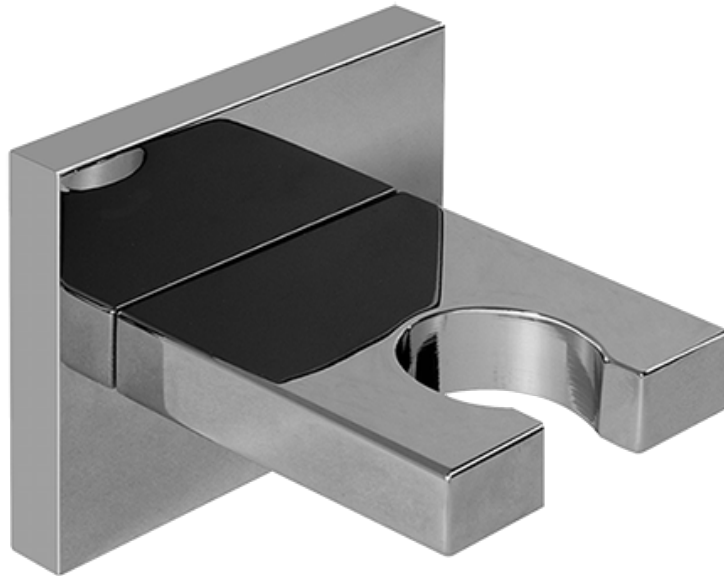

Finishes

Polished
Chrome

G-8497

Shower Components

Contemporary Flush-Mount Body Spray with Solid Brass Swivel Head

Product Features

- 12 no-clog, easy-clean silicone jets
- Metal ball-joint allows for 18° angle adjustment of body spray
- Brass wall escutcheon and Flush-mounted trim
- 1/2" NPT female thread inlet
- Body spray flow rate ≤ 1.5 max gpm

SHOWER
59" Shower Hose
G-8605

GRAFF[®]

Information

- Brass spiral flexible hose with conical nut

Finishes

Polished
Chrome

Product Features

- Brass spiral flexible hose with conical nut

* Special order finish- call for availability

SHOWER
Contemporary Square Wall
Bracket for Handshower
G-8632

GRAFF[®]

Information

- Solid brass construction

Finishes

Polished
Chrome

G-8632

Contemporary Square Wall Bracket for Handshower

Product Features

- Solid brass construction

Available Finishes

- Polished Chrome
G-8632-PC
- Steelnox[®]
G-8632-SN

Warranty

- Limited lifetime warranty

For complete warranty information go to
<http://www.graff-faucets.com/en/info/faqs>