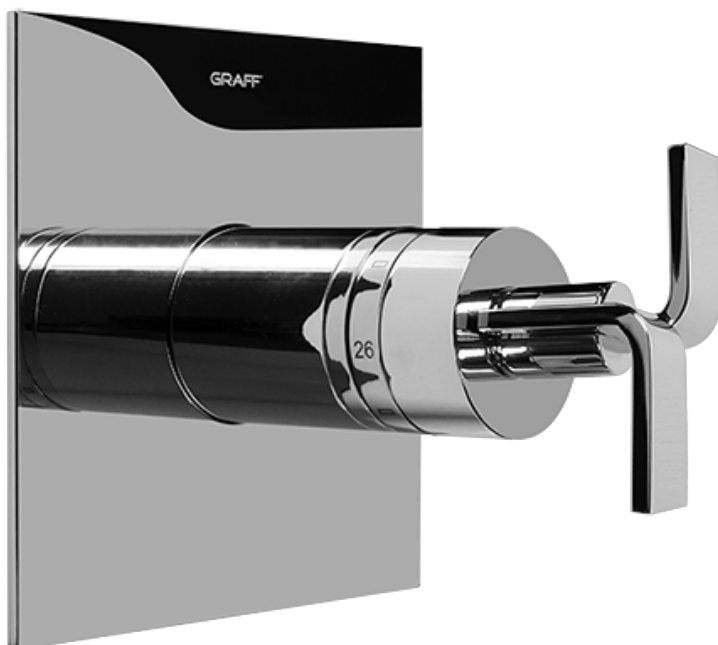

SHOWER
Full Square Thermostatic Shower
System
GH1.123A-C9S

GRAFF®

Information

- 3/4" thermostatic valve and trim
- G-8226 dual-function showerhead, with rainfall & cascade settings, features 100 no-clog, easy-clean spray nozzles
- Swivel body sprays (3 pieces)
- Handshower set w/wall bracket
- Stop/volume control valves and trim (4 pieces)
- 3/4" thermostatic rough valve flow rate ~18 gpm @ 60 psi
- Flow Rates: rainfall ≤ 2.0 max gpm, cascade ≤ 2.0 max gpm, handshower ≤ 1.5 max gpm

SHOWER
Rough
G-8005

GRAFF®

Information

- 18.4 gpm @ 60 psi
- 3/4" universal inlets/outlets with female threads
- Built-in service stops
- Complete serviceability from front of all units
- Supplied with protective plastic cover
- Thermostatic valve uses a paraffin wax cartridge

Finishes

Polished
Chrome

SHOWER
Immersion SOLID Trim Plate
w/Handle
G-8041-C9S-T

GRAFF[®]

Information

- Single metal handle
- Decorative trim plate
- Use with G-8000 or G-8005 thermostatic rough valve
- To complete package, you must order rough valve
- ADA

Polished
Chrome

SHOWER
Immersion SOLID Trim Plate
w/Handle
G-8095-C9S-T

GRAFF®

Information

- Single metal handle
- Decorative trim plate
- Use with G-8070 or G-8075 thermostatic stop/volume control rough valve
- To complete package, you must order rough valve
- ADA